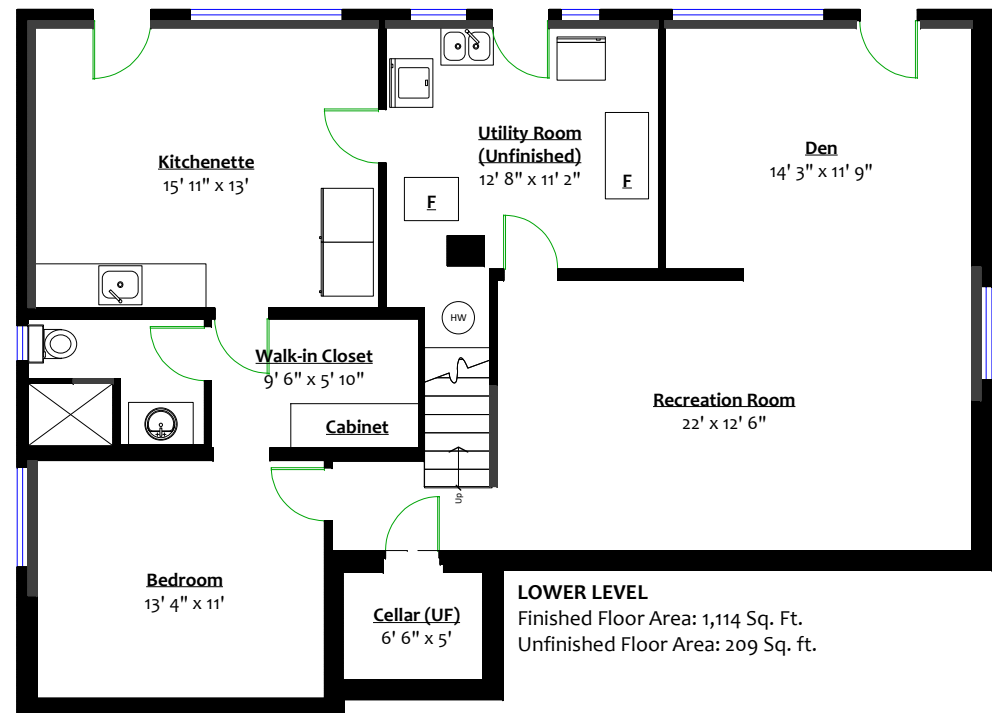

**Terry Vato**  
 604.729.0728  
 Re/Max Hall of Fame  
 www.TerryVato.com

**MAIN LEVEL**  
 Floor Area: 1,283 Sq. Ft.

**LOWER LEVEL**  
 Finished Floor Area: 1,114 Sq. Ft.  
 Unfinished Floor Area: 209 Sq. ft.

**4692 Clinton Street,  
 Burnaby, B.C.**

**Totals\*\***

Main Level:	1,283 sq. ft.	Porch:	30 sq. ft.
Lower Level:	1,114 sq. ft.	Carport:	247 sq. ft.
Total (fin.):	2,397 sq. ft.	Total:	277 sq. ft.
Lower Level (UF):	209 sq. ft.		
Grand Total:	2,606 sq. ft.		