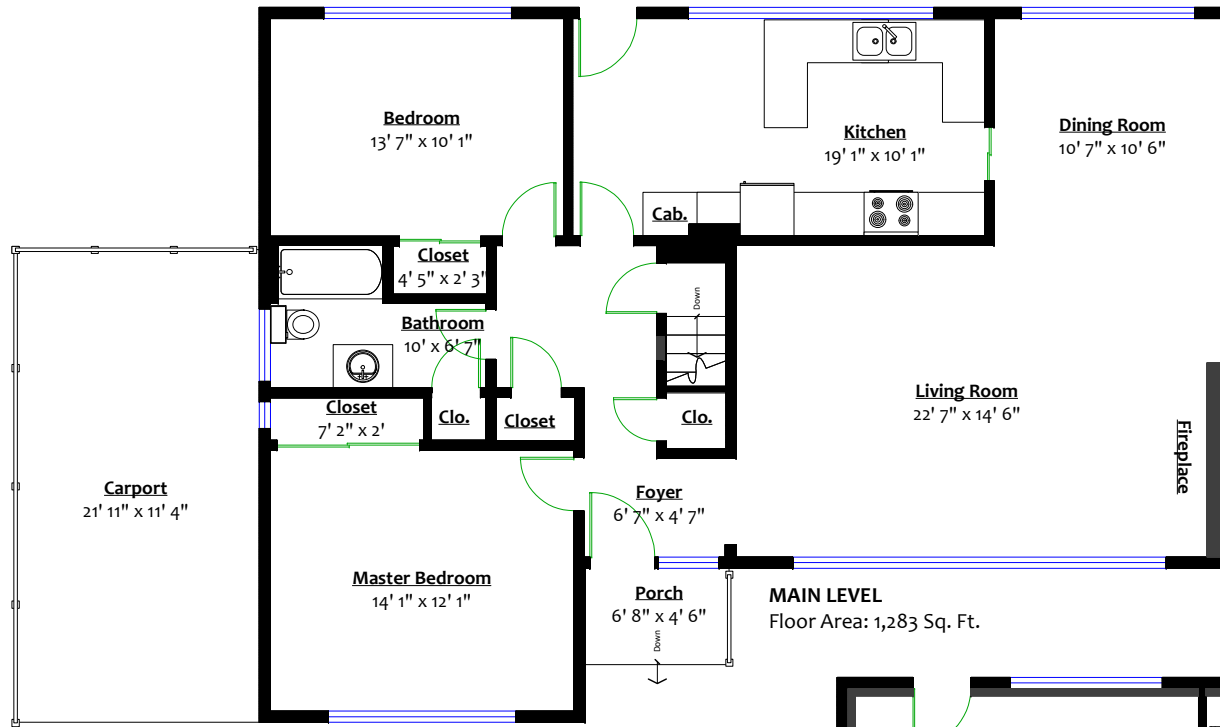

**Terry Vato**  
 604.729.0728  
 Re/Max Hall of Fame  
 www.TerryVato.com

**MAIN LEVEL**  
 Floor Area: 1,283 Sq. Ft.

**LOWER LEVEL**  
 Finished Floor Area: 1,114 Sq. Ft.  
 Unfinished Floor Area: 209 Sq. ft.

**4692 Clinton Street,  
 Burnaby, B.C.**

**Totals\*\***

Main Level:	1,283 sq. ft.	Porch:	30 sq. ft.
Lower Level:	1,114 sq. ft.	Carport:	247 sq. ft.
Total (fin.):	2,397 sq. ft.	Total:	277 sq. ft.
Lower Level (UF):	209 sq. ft.		
Grand Total:	2,606 sq. ft.		