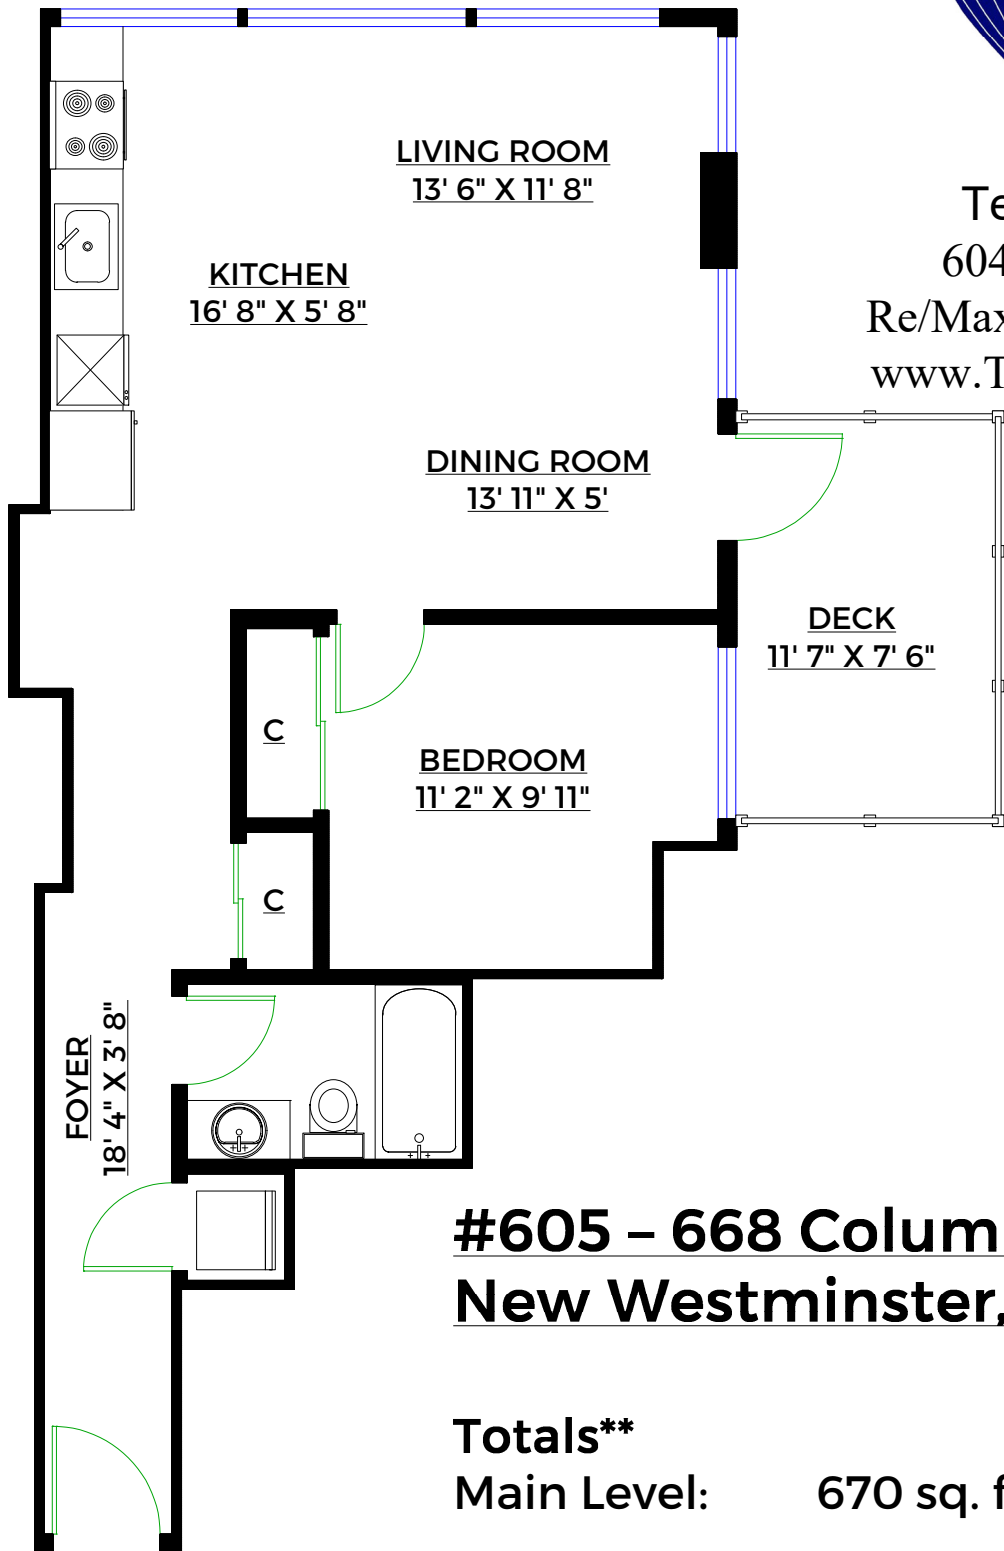

Terry Vato
604.729.0728
Re/Max Hall of Fame
www.TerryVato.com

**#605 – 668 Columbia Street,
New Westminister, B.C.**

Totals**

Main Level: 670 sq. ft.

Deck: 86 sq. ft.

** Approx. based on interior measurements to exterior walls
** Total square footage not taken from original blueprints