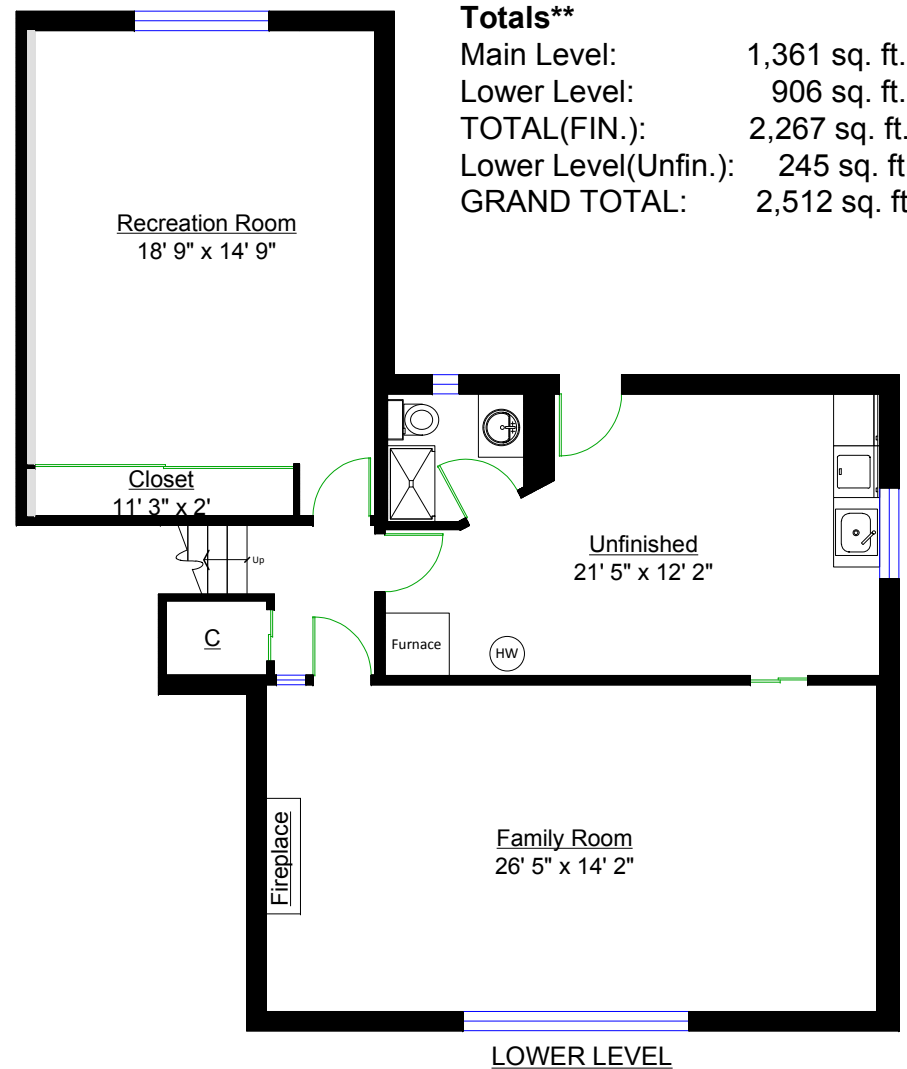

# 2808 East 48<sup>th</sup> Avenue, Vancouver

**Totals\*\***

Main Level:	1,361 sq. ft.
Lower Level:	906 sq. ft.
TOTAL(FIN.):	2,267 sq. ft.
Lower Level(Unfin.):	245 sq. ft.
GRAND TOTAL:	2,512 sq. ft.

**Other Areas**

Front Deck:	105 sq. ft.
Back Deck:	257 sq. ft.
TOTAL:	362 sq. ft.

Terry Vato  
604.729.0728  
Re/Max Hall of Fame  
www.TerryVato.com