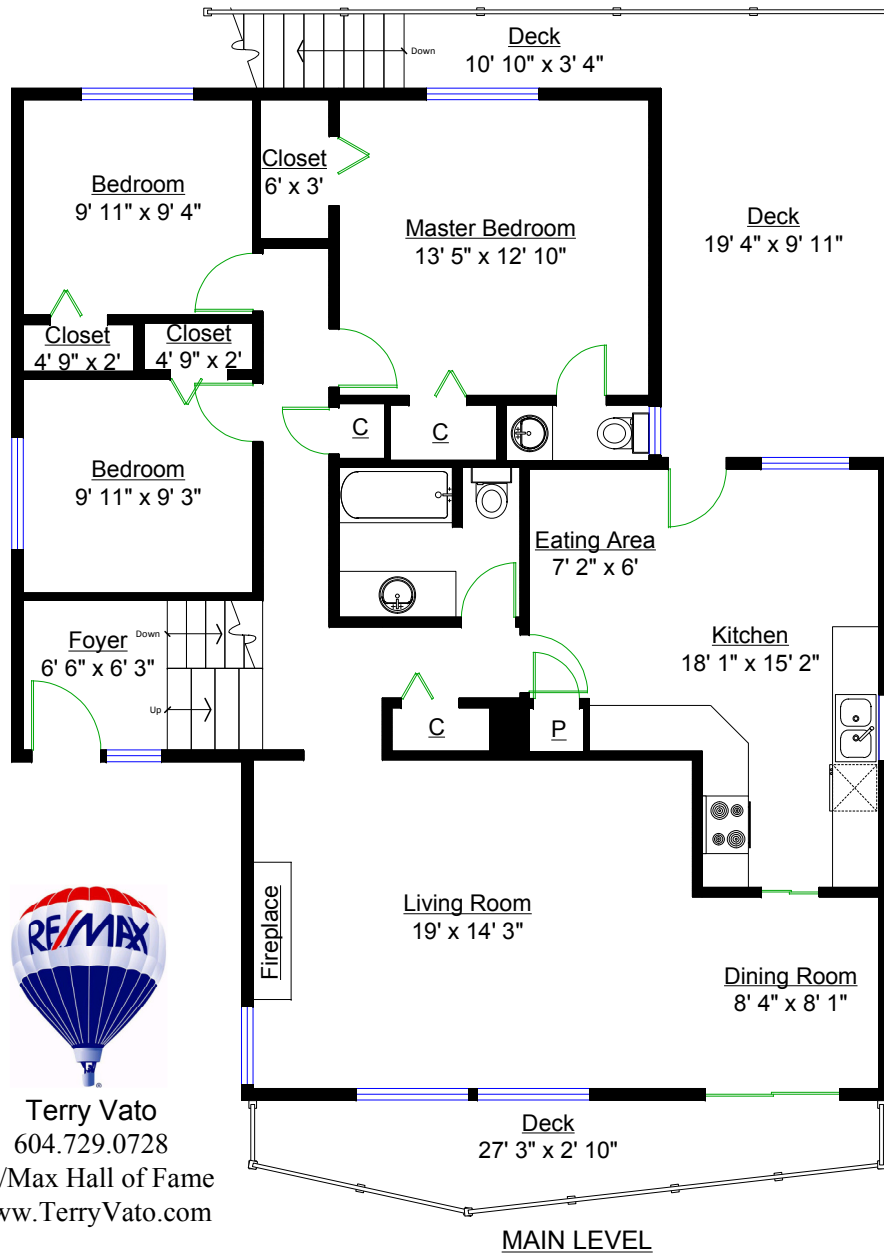

# 2808 East 48<sup>th</sup> Avenue, Vancouver

**Totals\*\***

Main Level:	1,361 sq. ft.
Lower Level:	906 sq. ft.
TOTAL(FIN.):	2,267 sq. ft.
Lower Level(Unfin.):	245 sq. ft.
GRAND TOTAL:	2,512 sq. ft.

**Other Areas**

Front Deck:	105 sq. ft.
Back Deck:	257 sq. ft.
TOTAL:	362 sq. ft.

Terry Vato  
604.729.0728  
Re/Max Hall of Fame  
www.TerryVato.com