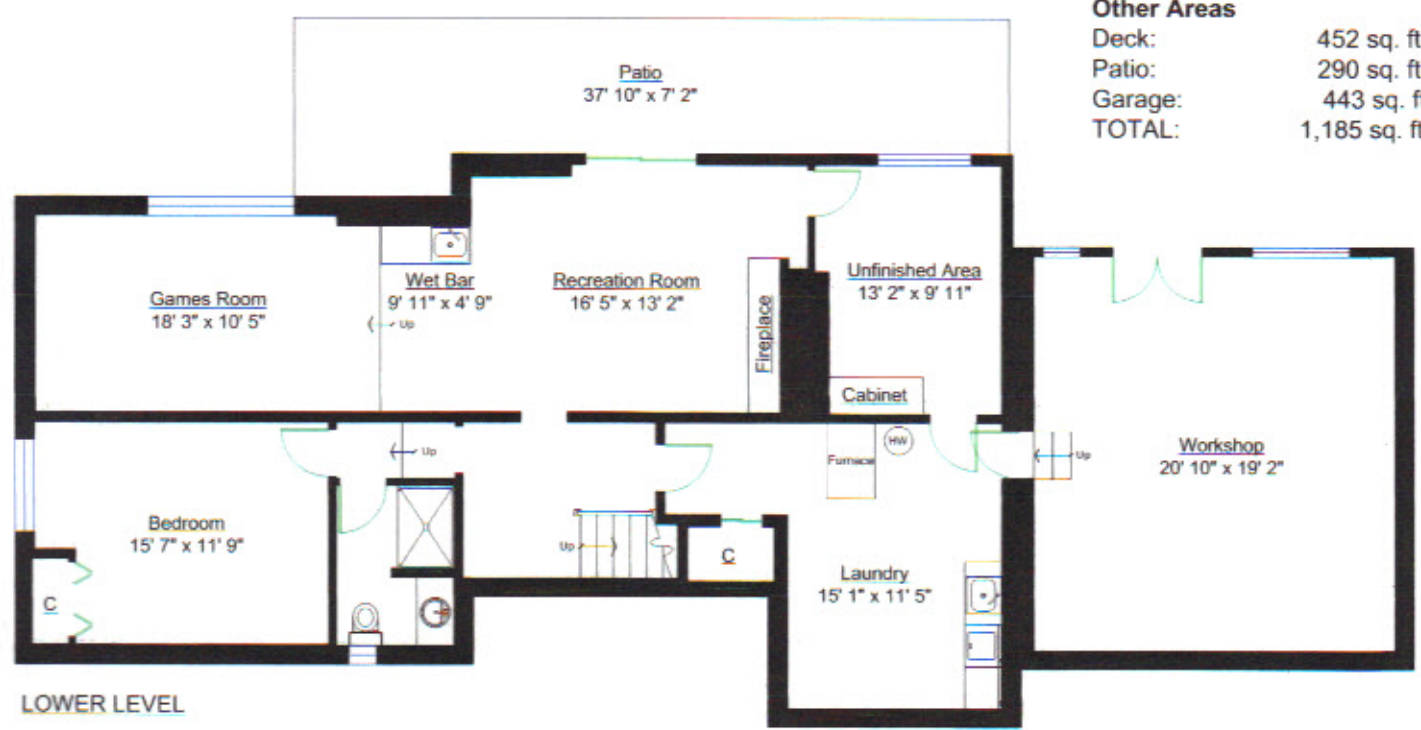

840 Ranch Park Way, Coquitlam

Terry Vato
604.729.0728
Re/Max Hall of Fame,
Medallion Club 2011
www.TerryVato.com

Totals**	
Main Level:	1,447 sq. ft.
Lower Level:	960 sq. ft.
TOTAL FINISHED:	2,407 sq. ft.
Lower Level Unfinished:	423 sq. ft.
Workshop:	450 sq. ft.
GRAND TOTAL:	3,280 sq. ft.

Other Areas	
Deck:	452 sq. ft.
Patio:	290 sq. ft.
Garage:	443 sq. ft.
TOTAL:	1,185 sq. ft.