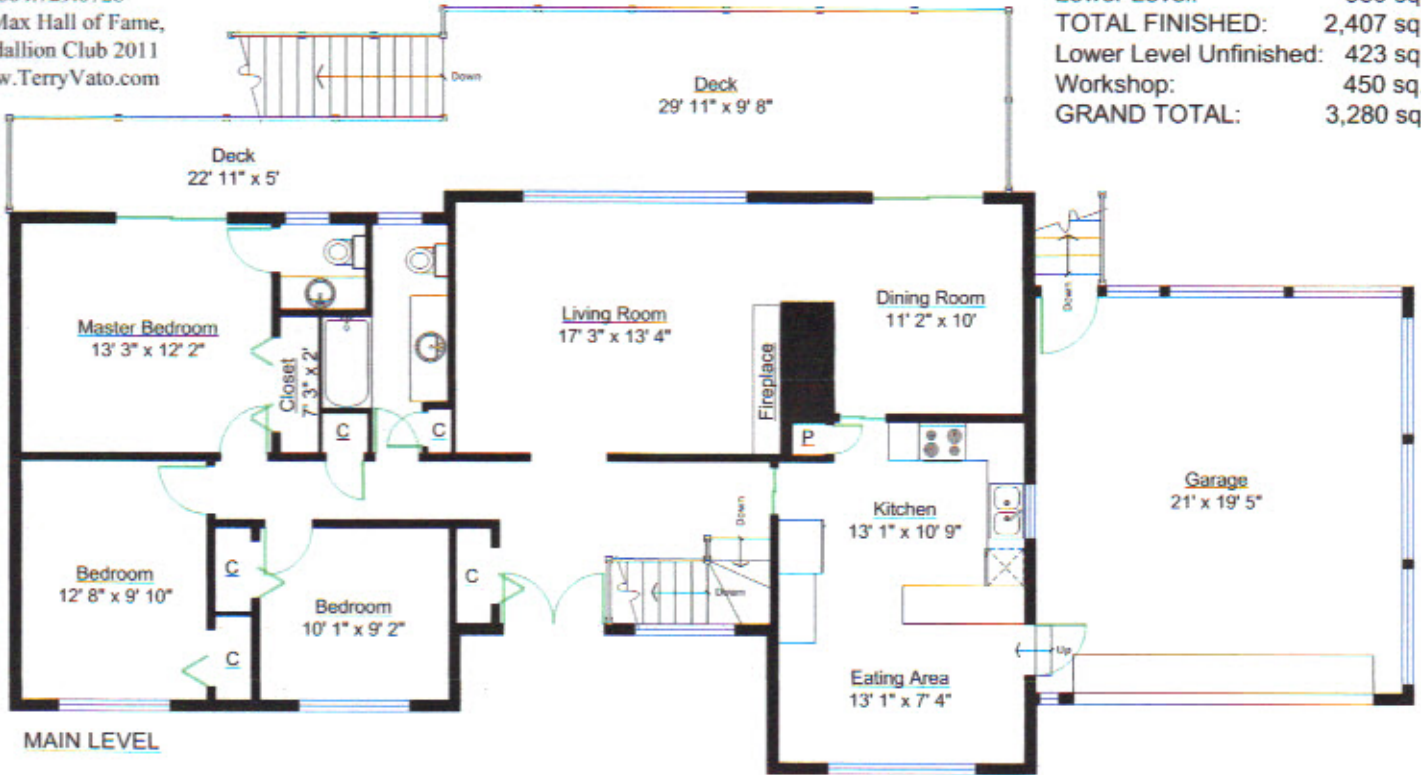

840 Ranch Park Way, Coquitlam

Terry Vato
604.729.0728
Re/Max Hall of Fame,
Medallion Club 2011
www.TerryVato.com

Totals**	
Main Level:	1,447 sq. ft.
Lower Level:	960 sq. ft.
TOTAL FINISHED:	2,407 sq. ft.
Lower Level Unfinished:	423 sq. ft.
Workshop:	450 sq. ft.
GRAND TOTAL:	3,280 sq. ft.

Other Areas	
Deck:	452 sq. ft.
Patio:	290 sq. ft.
Garage:	443 sq. ft.
TOTAL:	1,185 sq. ft.