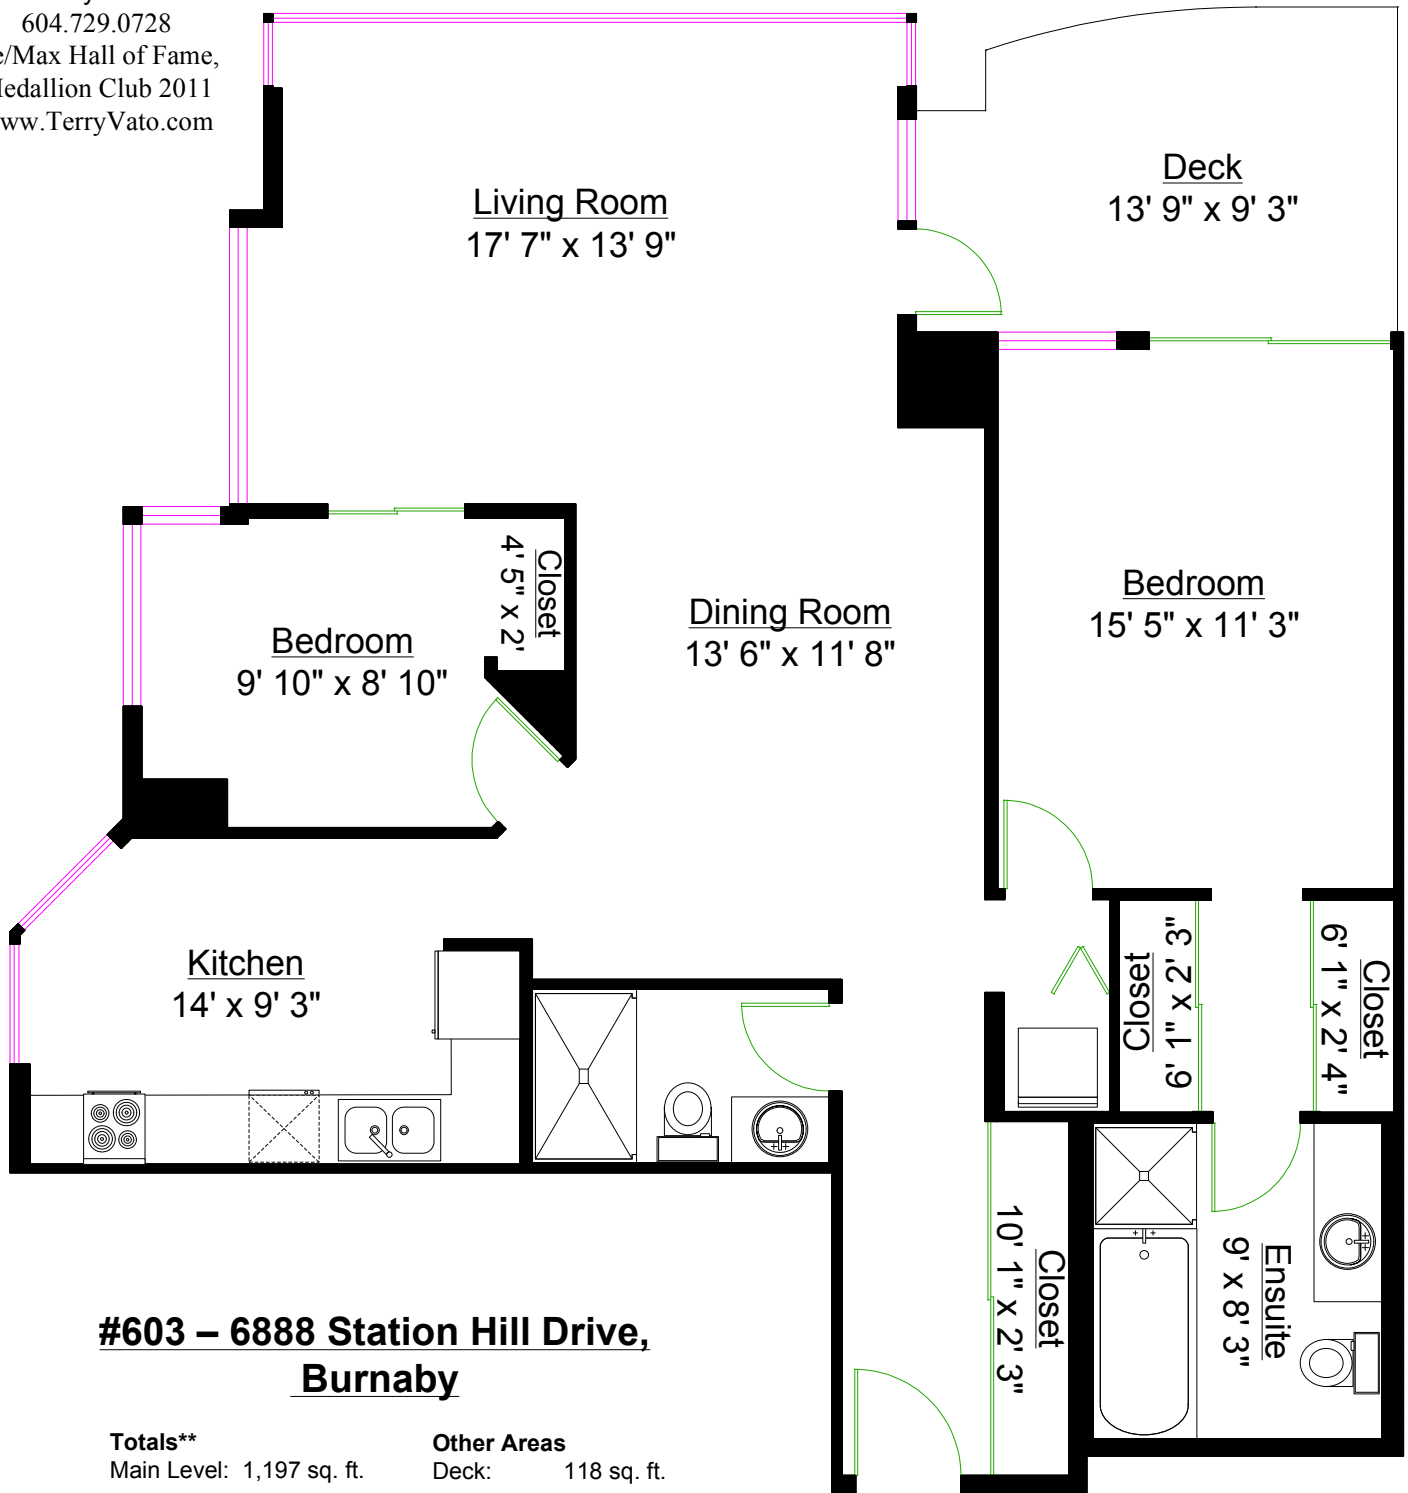

Terry Vato

604.729.0728

Re/Max Hall of Fame,

Medallion Club 2011

www.TerryVato.com

**#603 – 6888 Station Hill Drive,
Burnaby**

Totals**

Main Level: 1,197 sq. ft.

Other Areas

Deck: 118 sq. ft.