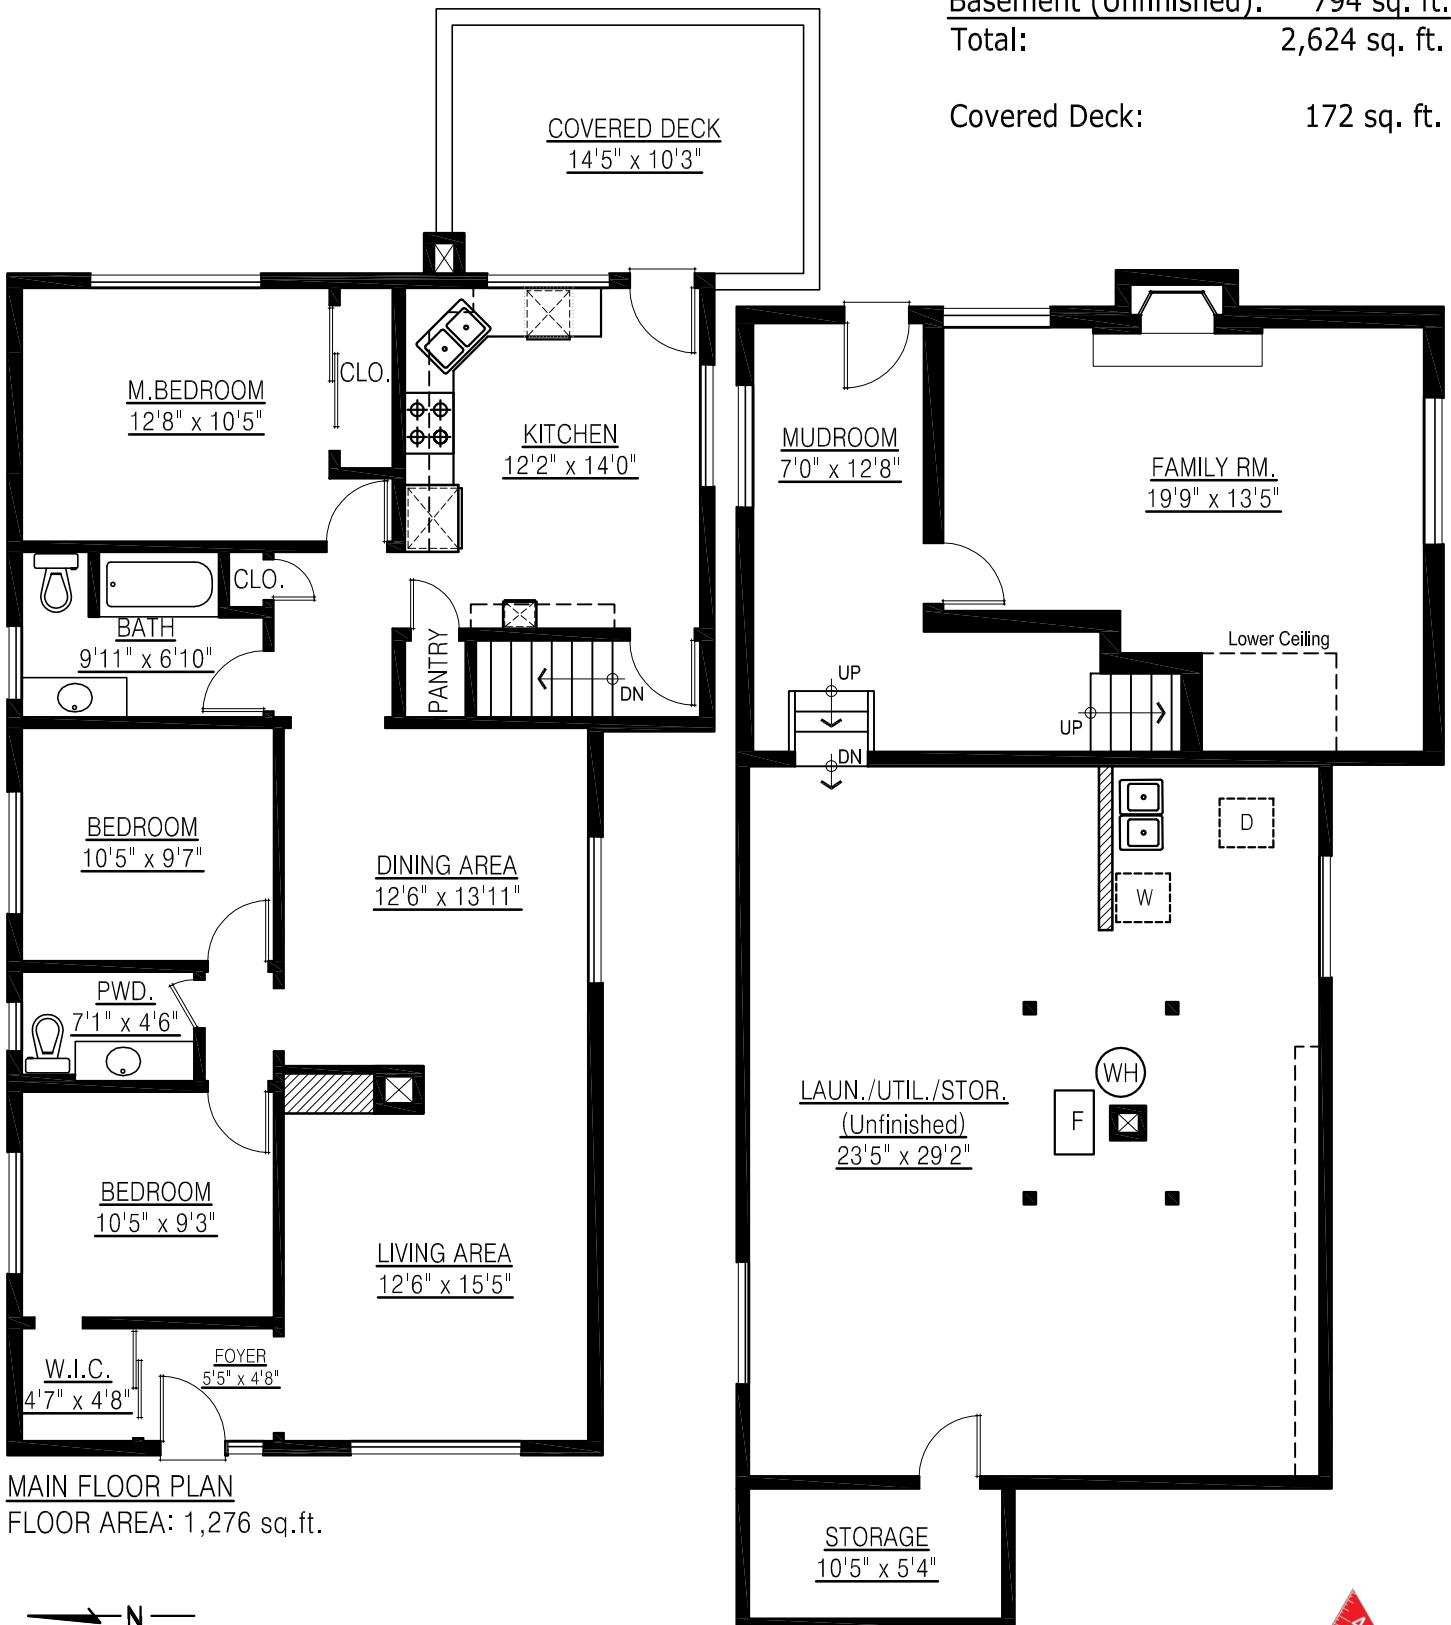

Terry Vato

604.729.0728

RE/MAX Central

www.terryvato.com

sold@terryvato.com

5650 Elsom Ave.

Burnaby, BC

Main Floor: 1,276 sq. ft.

Basement Floor: 554 sq. ft.

Basement (Unfinished): 794 sq. ft.

Total: 2,624 sq. ft.

Covered Deck: 172 sq. ft.

MAIN FLOOR PLAN

FLOOR AREA: 1,276 sq.ft.

BASEMENT FLOOR PLAN

FLOOR AREA: 554 sq.ft.