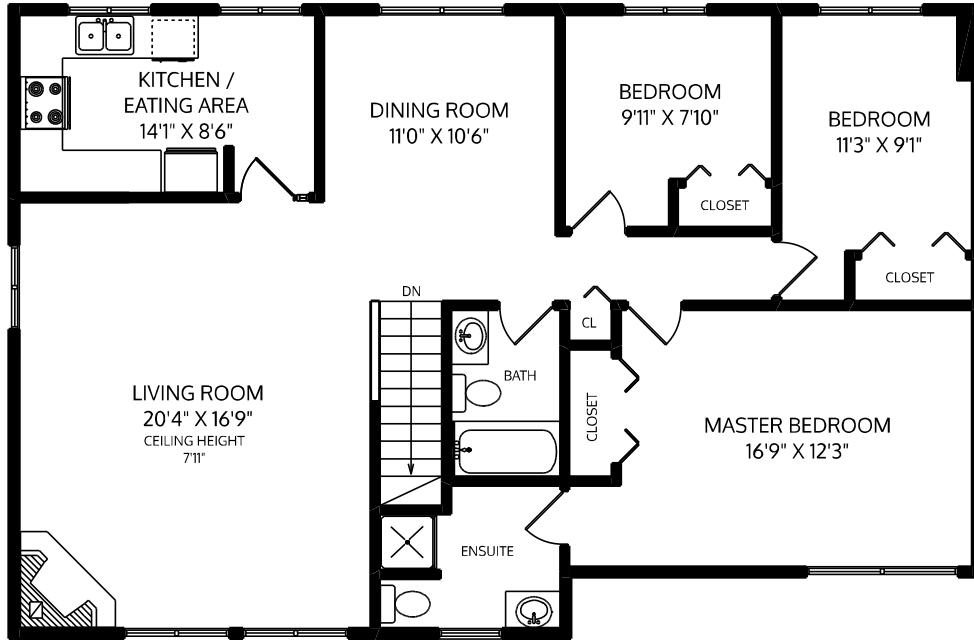

MAIN FLOOR

LOWER FLOOR

FLOOR	FINISHED	UNFINISHED	TOTAL	OTHER AREAS
MAIN	1341	0	1341	PATIO 178
LOWER	1014	0	1014	GARAGE 371
TOTAL	2355	0	2355	

Sotheby's | Canada
INTERNATIONAL REALTY

11704 74 AVENUE

BEN MCRAE & SHAZ KARIM PERSONAL REAL ESTATE CORPORATION

MEASURED 10/09/2019

GMS
FLOOR PLANS .CA