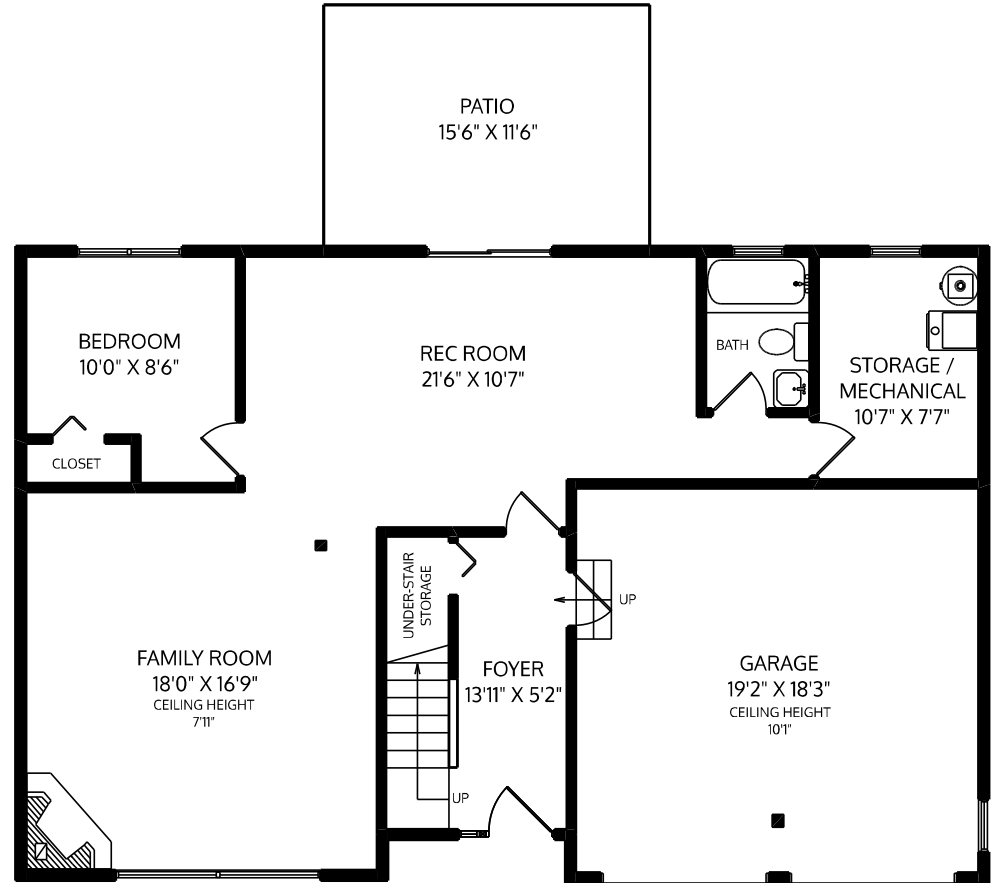

MAIN FLOOR

LOWER FLOOR

FLOOR	FINISHED	UNFINISHED	TOTAL	OTHER AREAS
MAIN	1341	0	1341	PATIO 178
LOWER	1014	0	1014	GARAGE 371
TOTAL	2355	0	2355	

Sotheby's | Canada
INTERNATIONAL REALTY

11704 74 AVENUE

BEN MCRAE & SHAZ KARIM PERSONAL REAL ESTATE CORPORATION

MEASURED 10/09/2019

GMS
FLOOR PLANS .CA