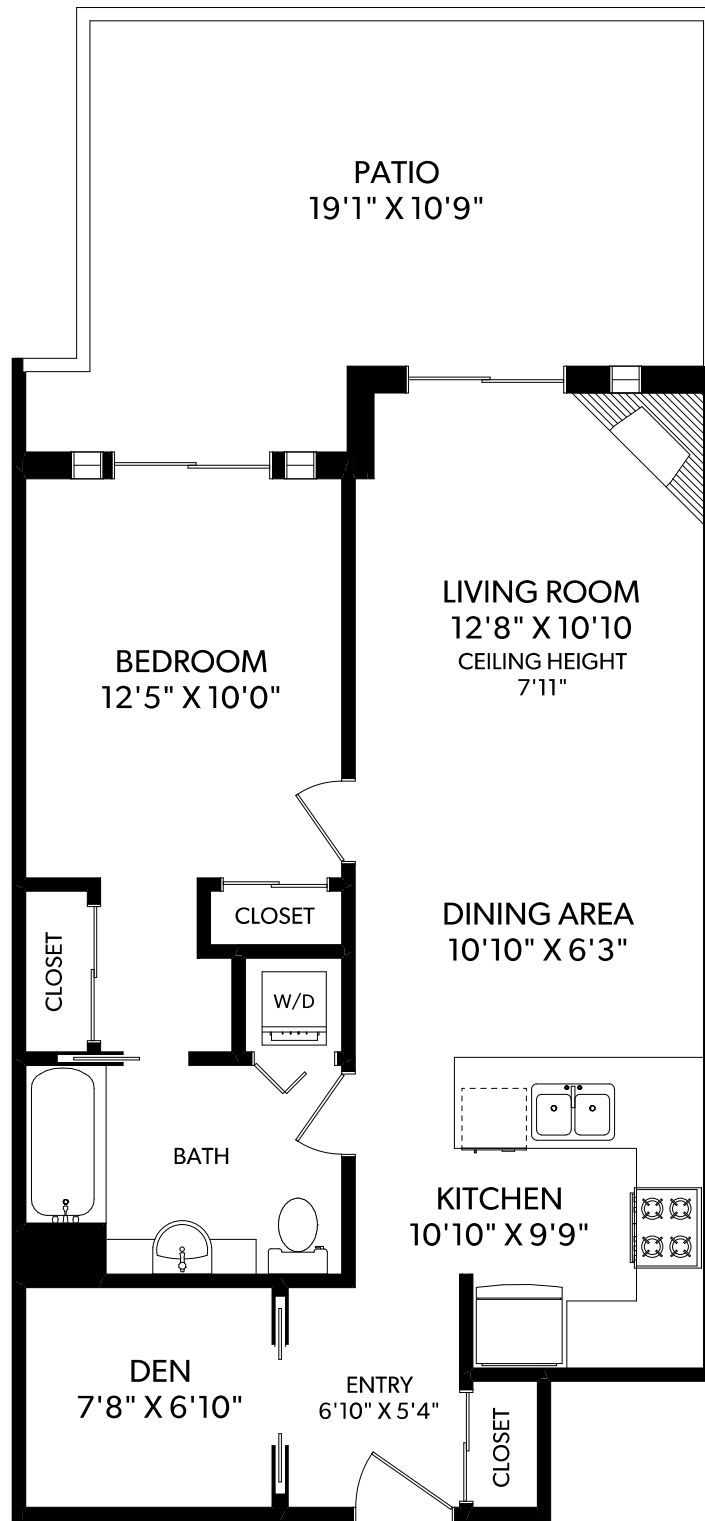

MAIN FLOOR

FLOOR	FINISHED	UNFINISHED	TOTAL	OTHER AREAS
MAIN	738	0	738	PATIO 251
TOTAL	738	0	738	

507-188 ESPLANADE E
 DOCUMENT PREPARED FOR THE EXCLUSIVE USE OF
SHAZ KARIM

250-388-6998
 ORDERS@REALFOTO.CA MEASURED 04/04/2019 BY JUSTIN GREENWOOD

All information furnished regarding this property is from sources deemed reliable but no warranty or representation is made to the accuracy thereof. Purchaser to verify measurements if important.