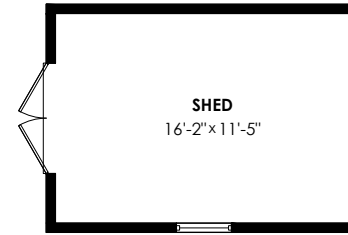

# 19978 50A Avenue, Langley

**FLOOR AREA FINISHED:**

Lower Floor:	1,339 sq. ft.	Deck:	202 sq. ft.
Main Floor:	1,365 sq. ft.	Patio:	326 sq. ft.
<b>FINISHED TOTAL:</b>	<b>2,704 sq. ft.</b>	Shed:	213 sq. ft.
		Storage:	204 sq. ft.
		<b>EXTRAS:</b>	<b>945 sq. ft.</b>

**Lower Floor Plan**  
Floor Area: 1339 sq.ft.  
Ceiling Height: 7'-6"

**Main Floor Plan**  
Floor Area: 1365sq.ft.  
Ceiling Height: 8'