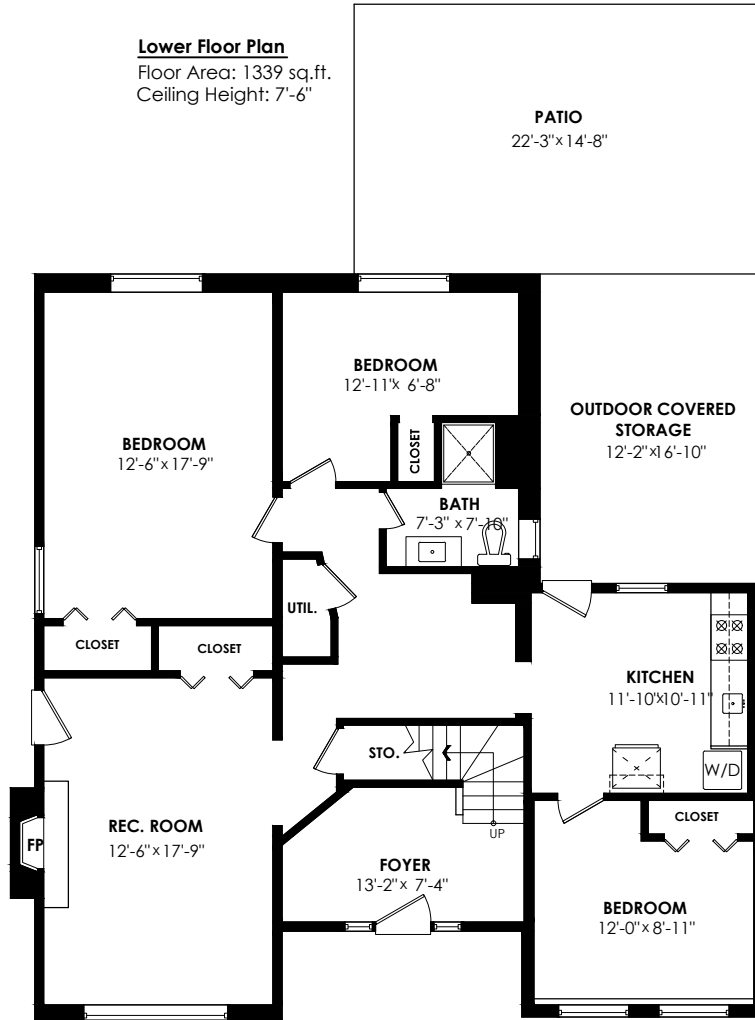

# 19978 50A Avenue, Langley

**FLOOR AREA FINISHED:**

Lower Floor:	1,339 sq. ft.	Deck:	202 sq. ft.
Main Floor:	1,365 sq. ft.	Patio:	326 sq. ft.
<b>FINISHED TOTAL:</b>	<b>2,704 sq. ft.</b>	Shed:	213 sq. ft.
		Storage:	204 sq. ft.
		<b>EXTRAS:</b>	<b>945 sq. ft.</b>

**Lower Floor Plan**  
Floor Area: 1339 sq.ft.  
Ceiling Height: 7'-6"

**Main Floor Plan**  
Floor Area: 1365sq.ft.  
Ceiling Height: 8'