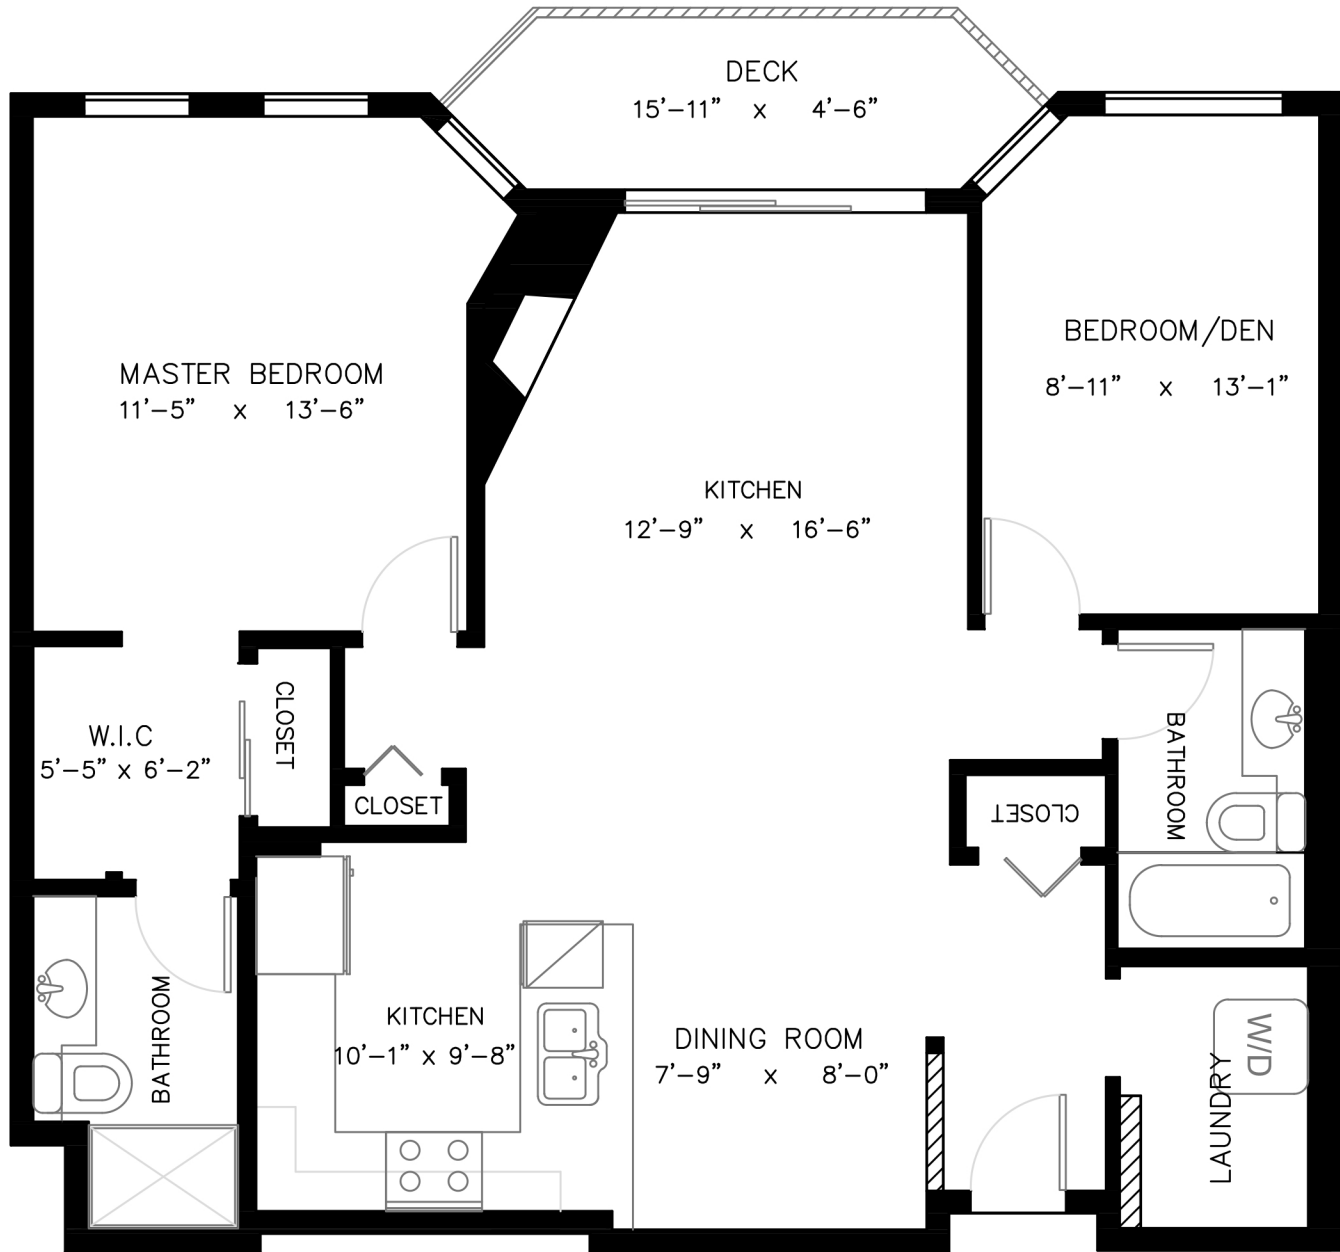

# 303 - 11960 Harris Road, Pitt Meadows BC

Main Area: 1006 SF

Deck: 65 SF

Ceiling Height 8'

**Shali Tark** PREC\*  
778-888-8177  
shali@shalitark.com

floor plan designed by  
ishot.ca Enterprises Inc.  
604-368-7979  
http://ishot.ca