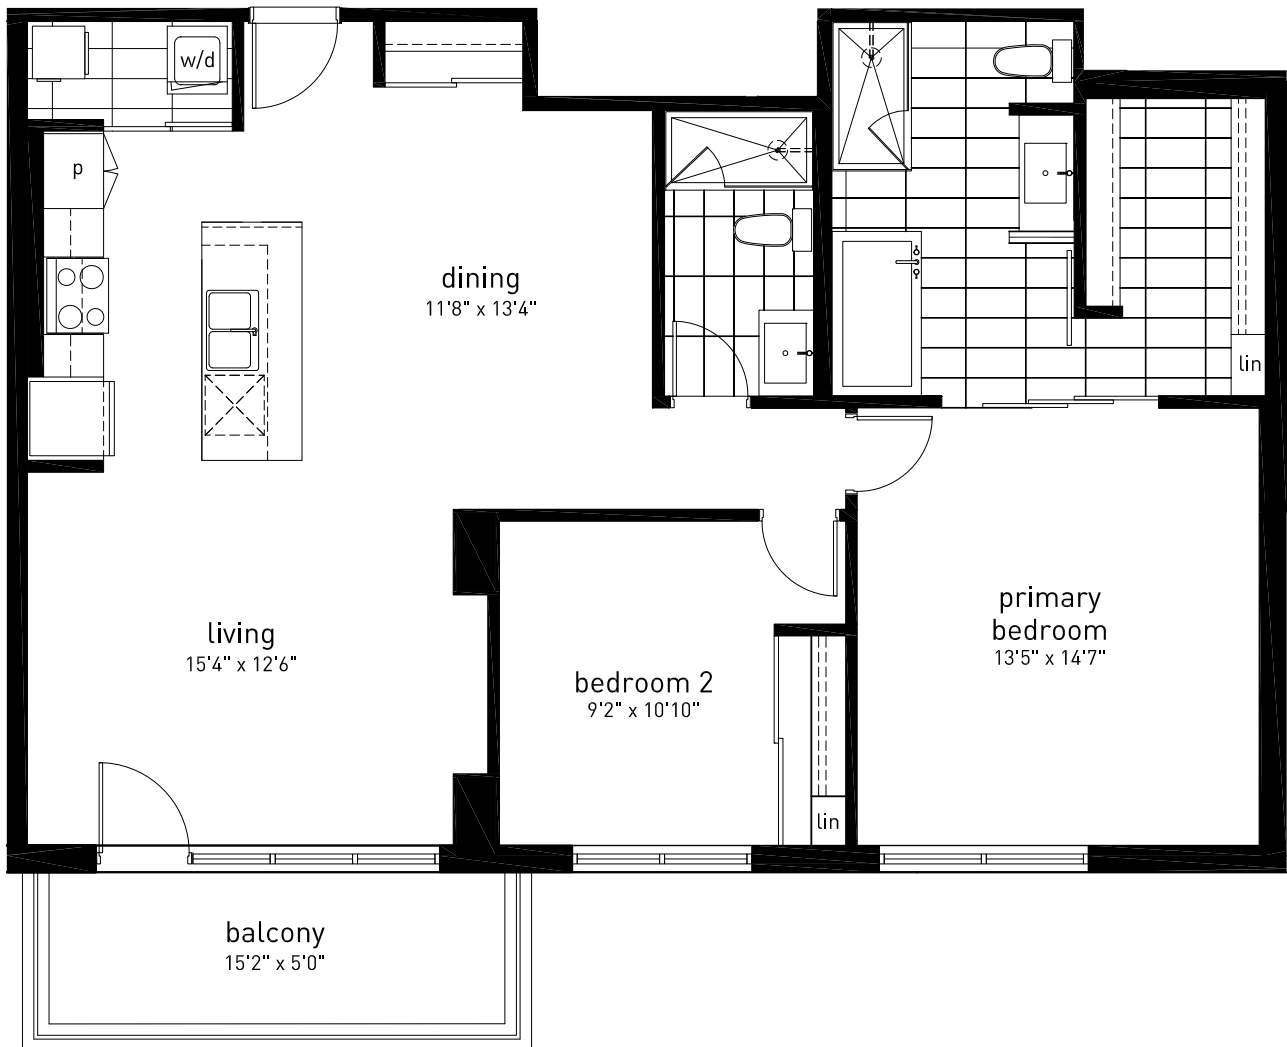

Two Bedroom  
Suite 03 - 1173 square feet  
Balcony - 76 square feet

Penthouse  
Suite  
803

domicile

Actual usable space may vary slightly from stated floor area.  
All dimensions are approximate. e. & o.e. May 27, 2010