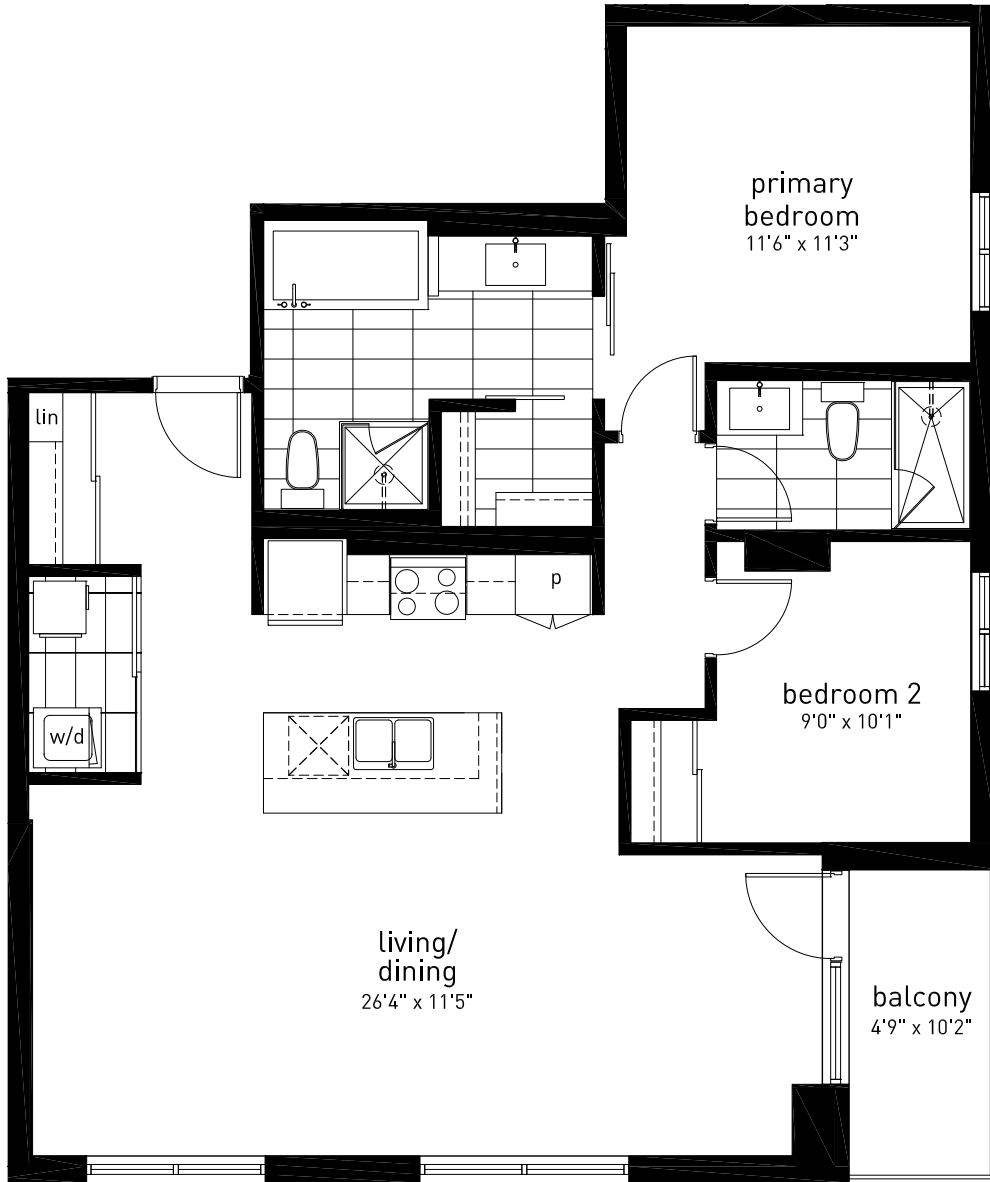

Two Bedroom
Suite 02 - 1051 square feet
Balcony - 48 square feet

Penthouse
Suite
802

domicile

Actual usable space may vary slightly from stated floor area.
All dimensions are approximate. e. & o.e. May 27, 2010