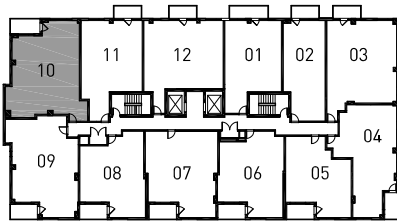

Two Bedroom  
Suite 10 - 1044 square feet  
Balcony - 65 square feet

Suites:  
210, 310  
410

2nd to 4th floor

domicile

Actual usable space may vary slightly from stated floor area.  
All dimensions are approximate. e. & o.e. October 15, 2010