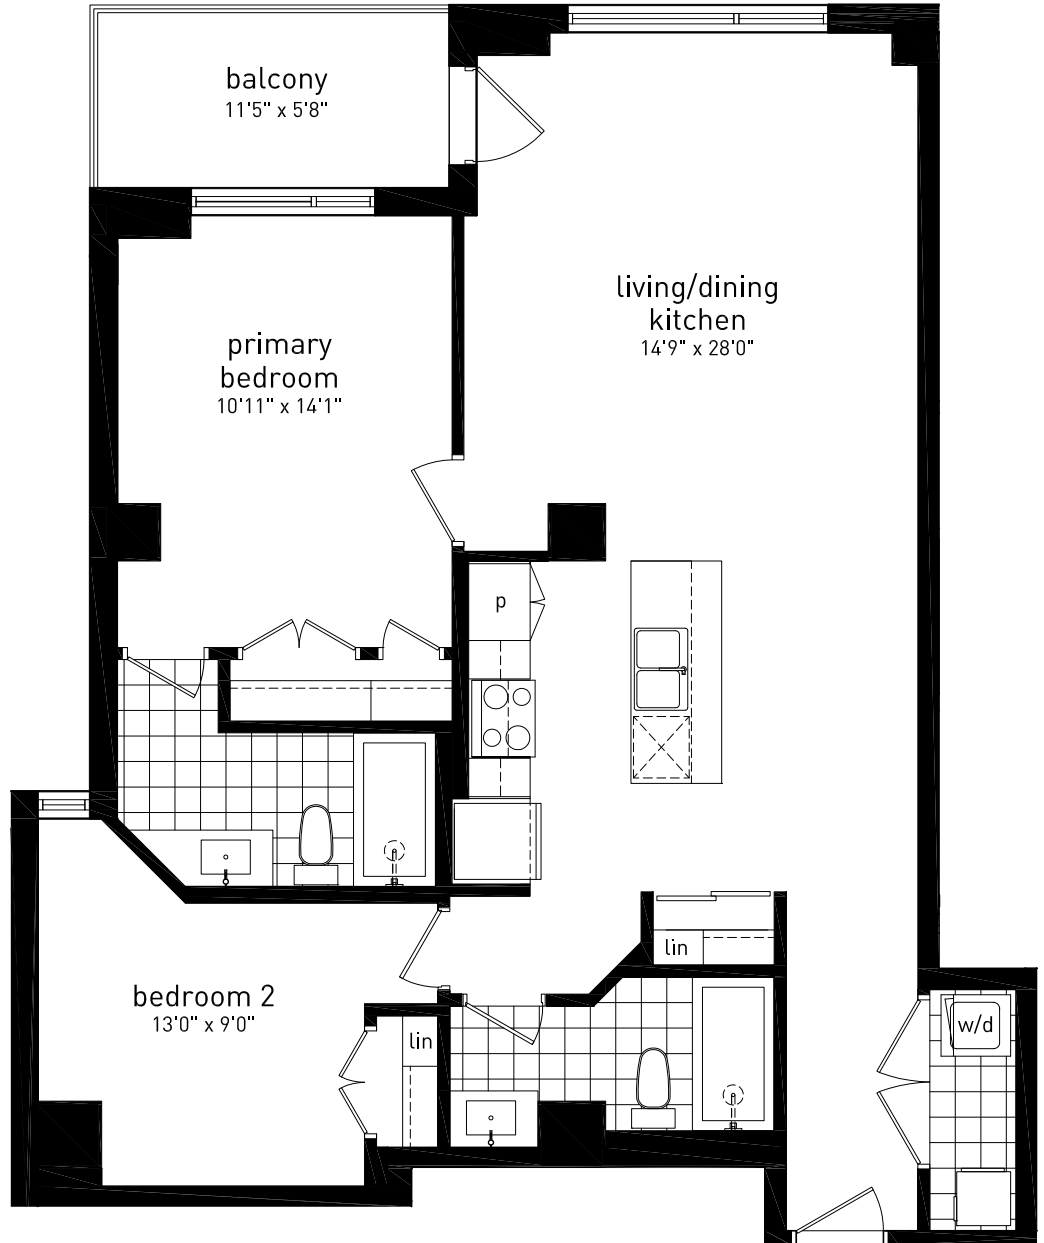

Two Bedroom  
Suite 10 - 1044 square feet  
Balcony - 65 square feet

Suites:  
210, 310  
410

2nd to 4th floor

domicile

Actual usable space may vary slightly from stated floor area.  
All dimensions are approximate. e. & o.e. October 15, 2010