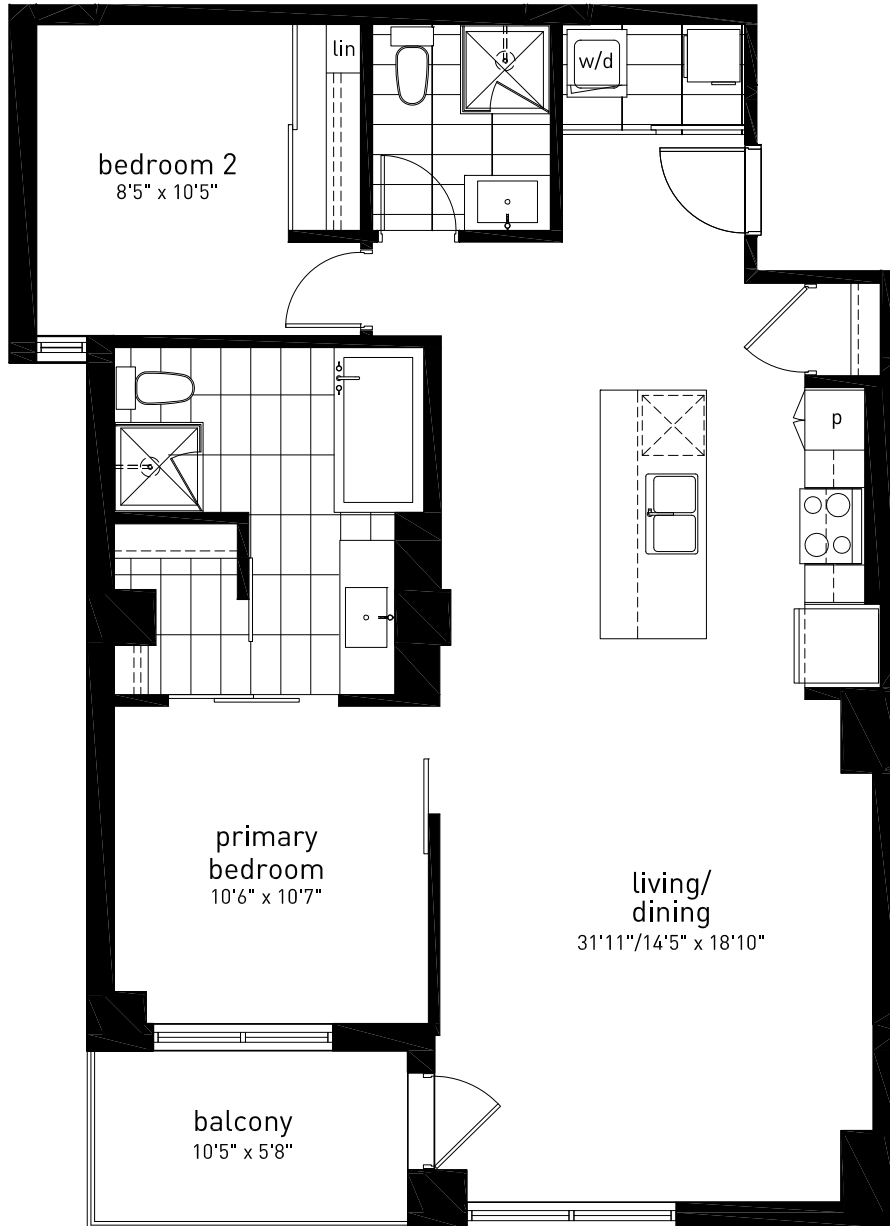

7th floor

Two Bedroom
Suite 07 - 1021 square feet
Balcony - 59 square feet

domicile

Actual usable space may vary slightly from stated floor area.
All dimensions are approximate. e. & o.e. May 27, 2010