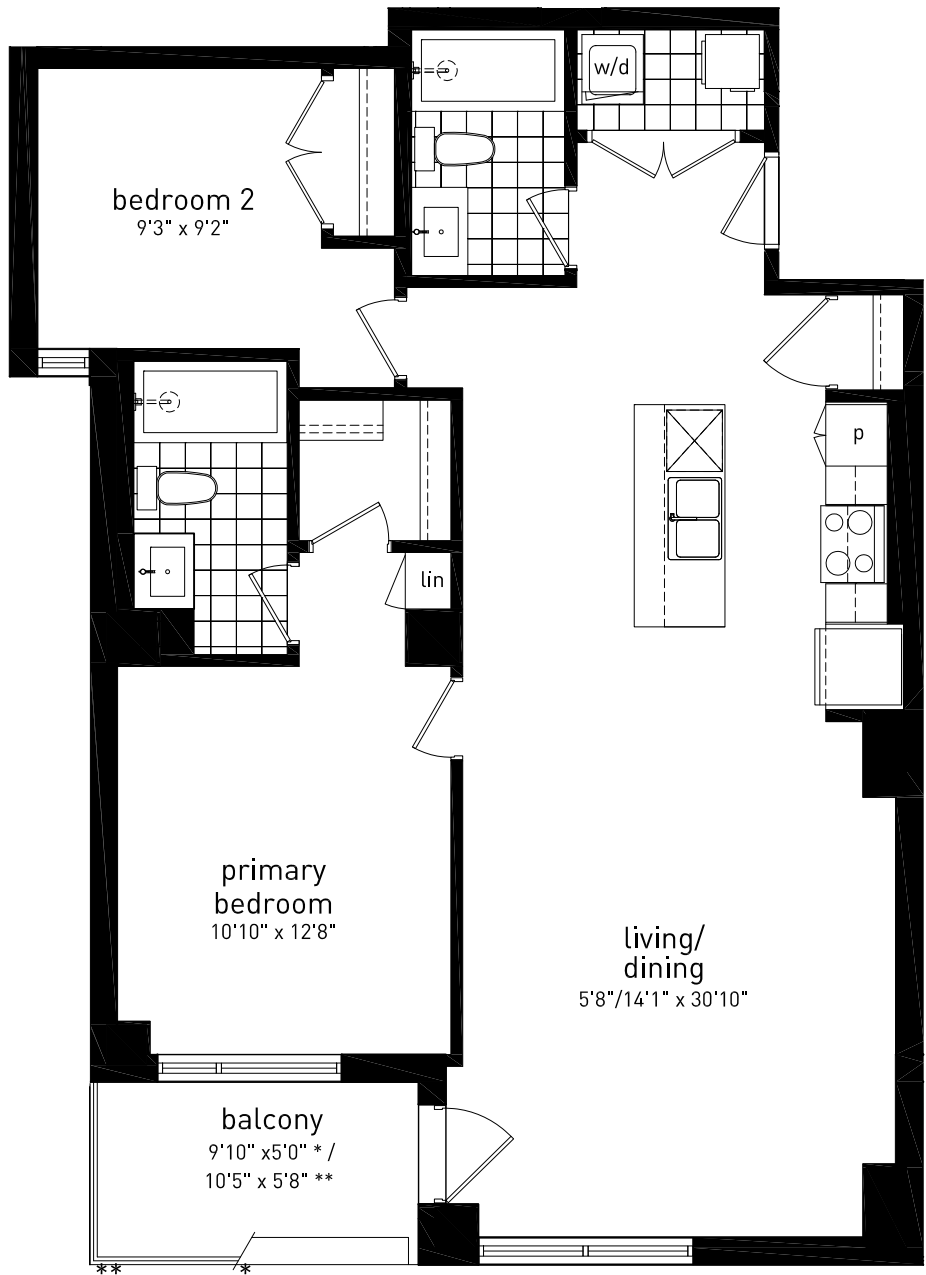

2nd to 4th floor

Two Bedroom
 Suite 09 - 1005 square feet
 Balcony - *49 / **59 square feet

Suites:
 209*, 309*
 409**

domicile

Actual usable space may vary slightly from stated floor area.
 All dimensions are approximate. e. & o.e. October 15, 2010