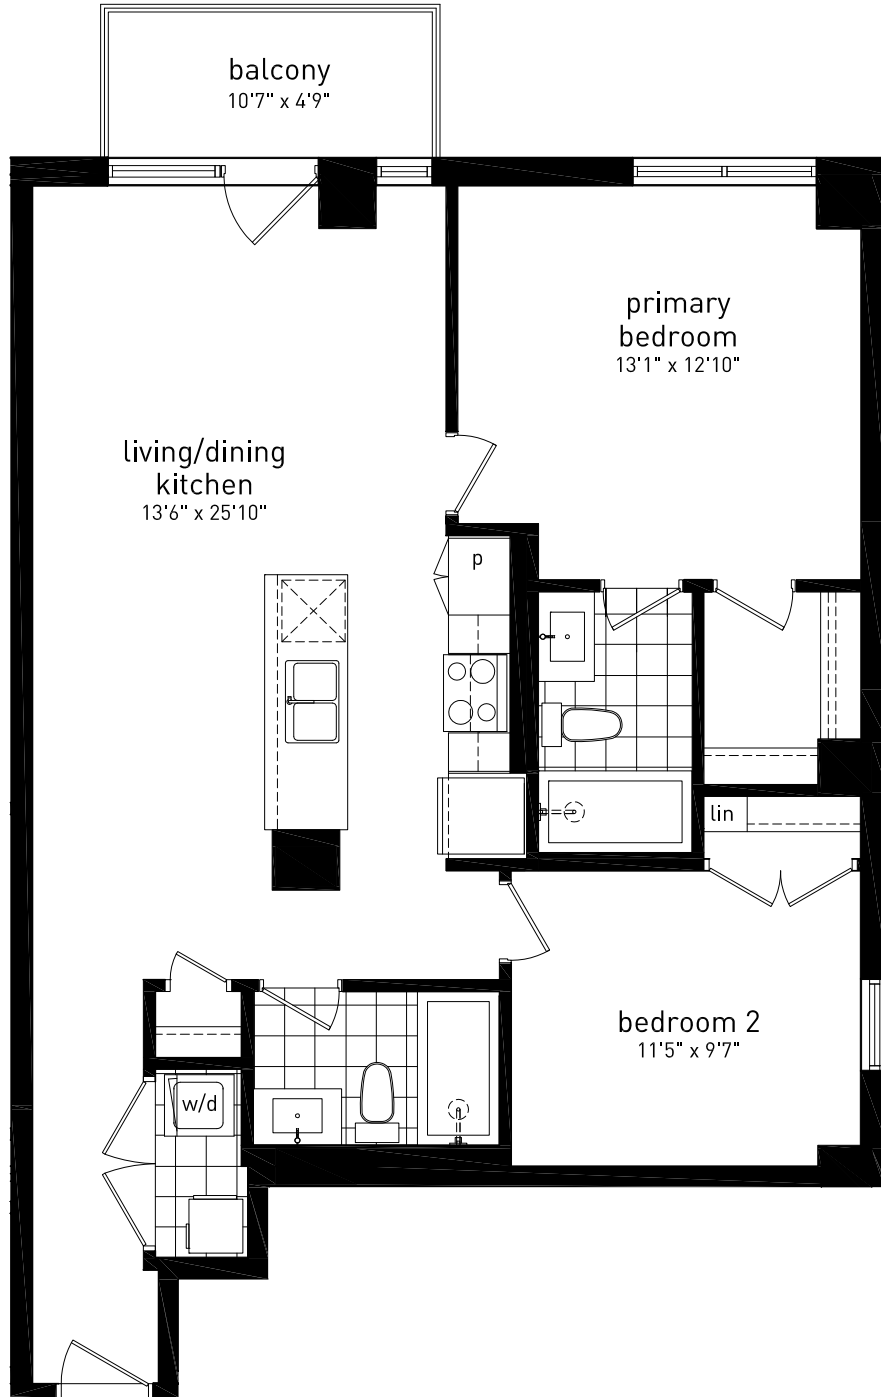

Two Bedroom
Suite 03 - 979 square feet
Balcony - 50 square feet

Suites:
203
303
403

2nd to 4th floor

domicile

Actual usable space may vary slightly from stated floor area.
All dimensions are approximate. e. & o.e. October 15, 2010