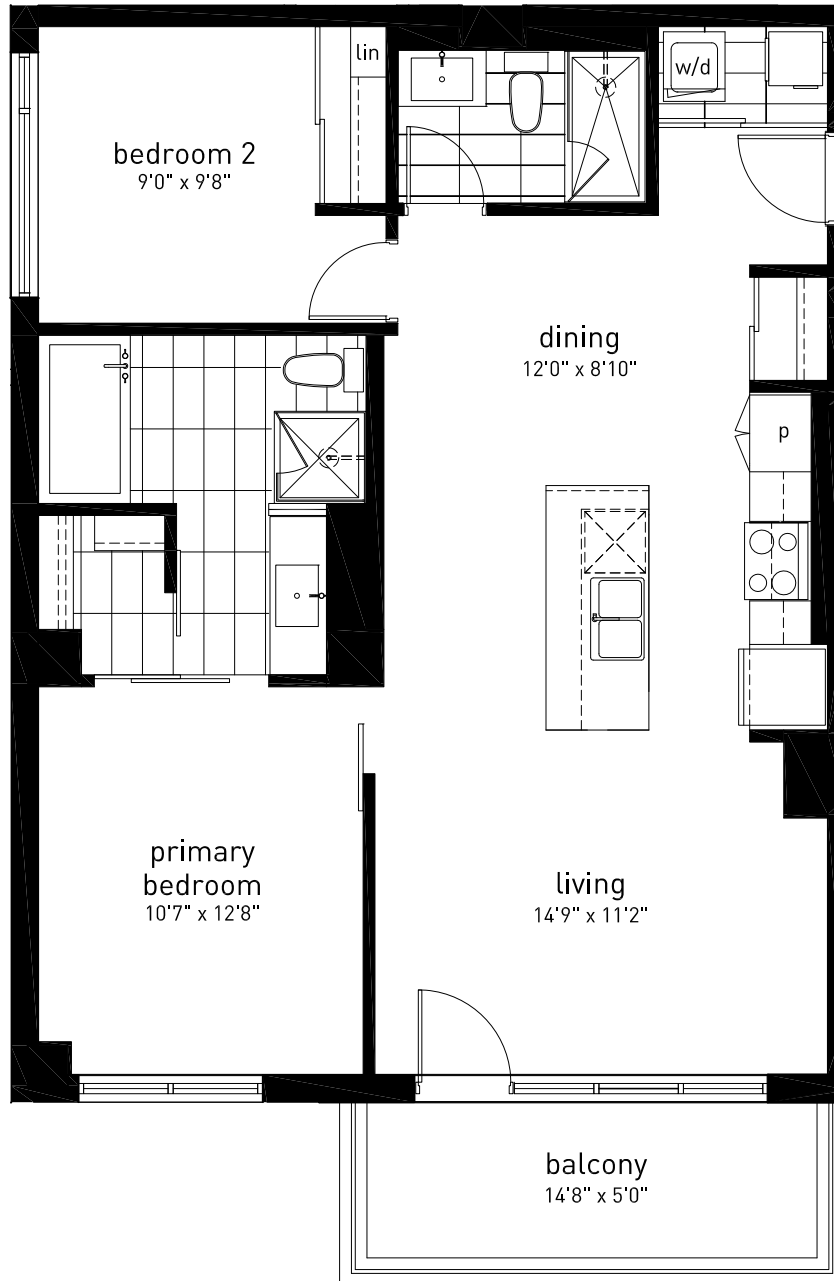

Two Bedroom
Suite 05 - 954 square feet
Balcony - 73 square feet

Penthouse
Suite
805

domicile

Actual usable space may vary slightly from stated floor area.
All dimensions are approximate. e. & o.e. May 27, 2010