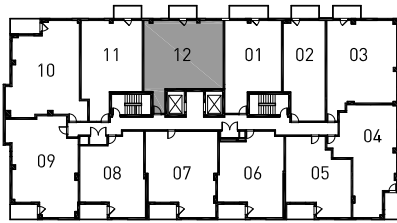

Two Bedroom
Suite 12 - 951 square feet
Balcony - 50 square feet

Suites:
212, 312
412

2nd to 4th floor

domicile

Actual usable space may vary slightly from stated floor area.
All dimensions are approximate. e. & o.e. October 15, 2010