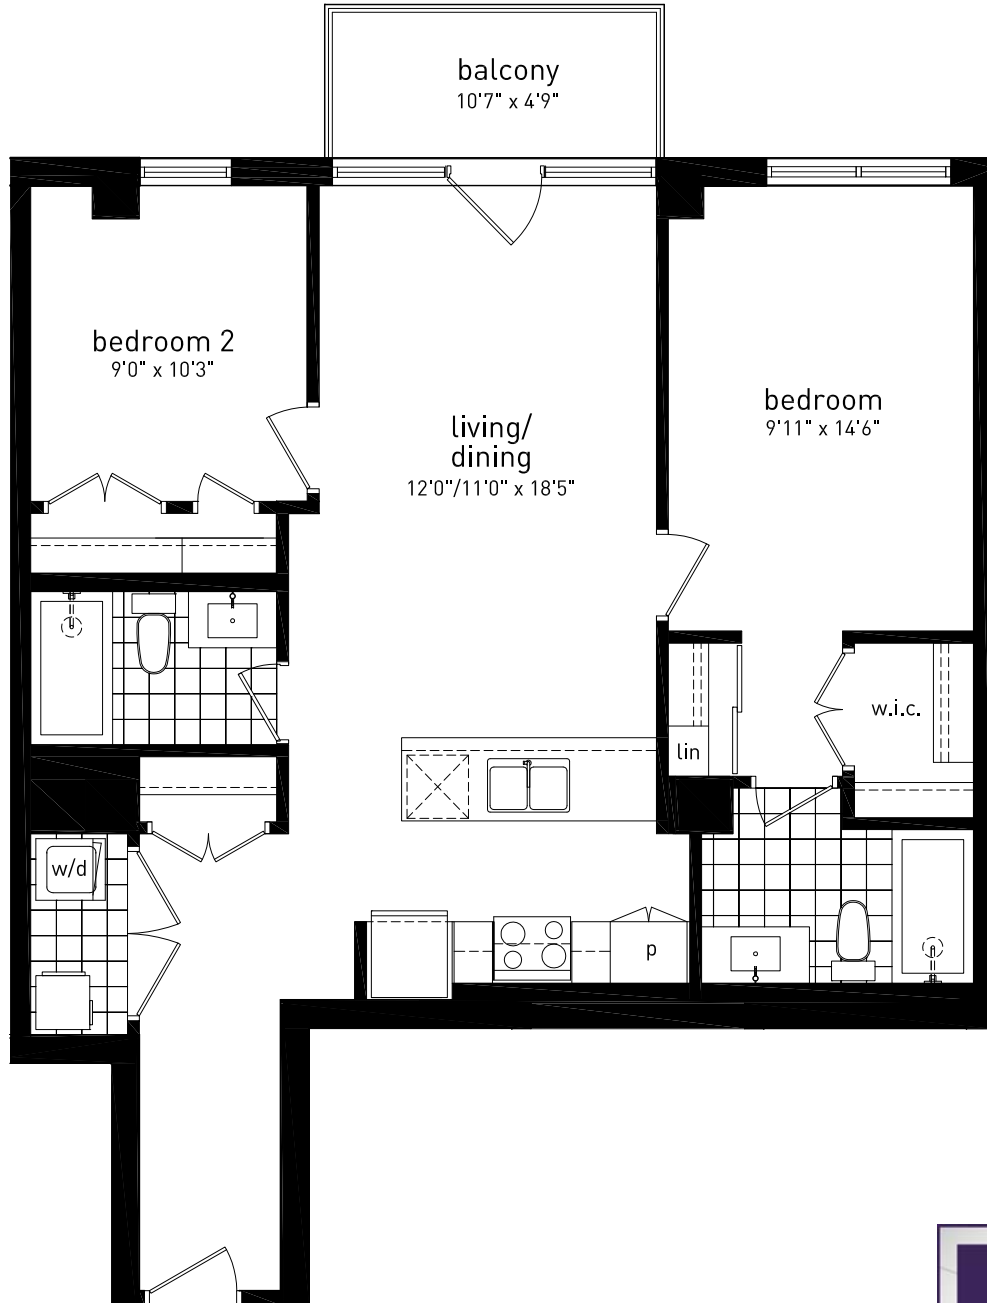

Two Bedroom
Suite 12 - 951 square feet
Balcony - 50 square feet

Suites:
212, 312
412

2nd to 4th floor

domicile

Actual usable space may vary slightly from stated floor area.
All dimensions are approximate. e. & o.e. October 15, 2010