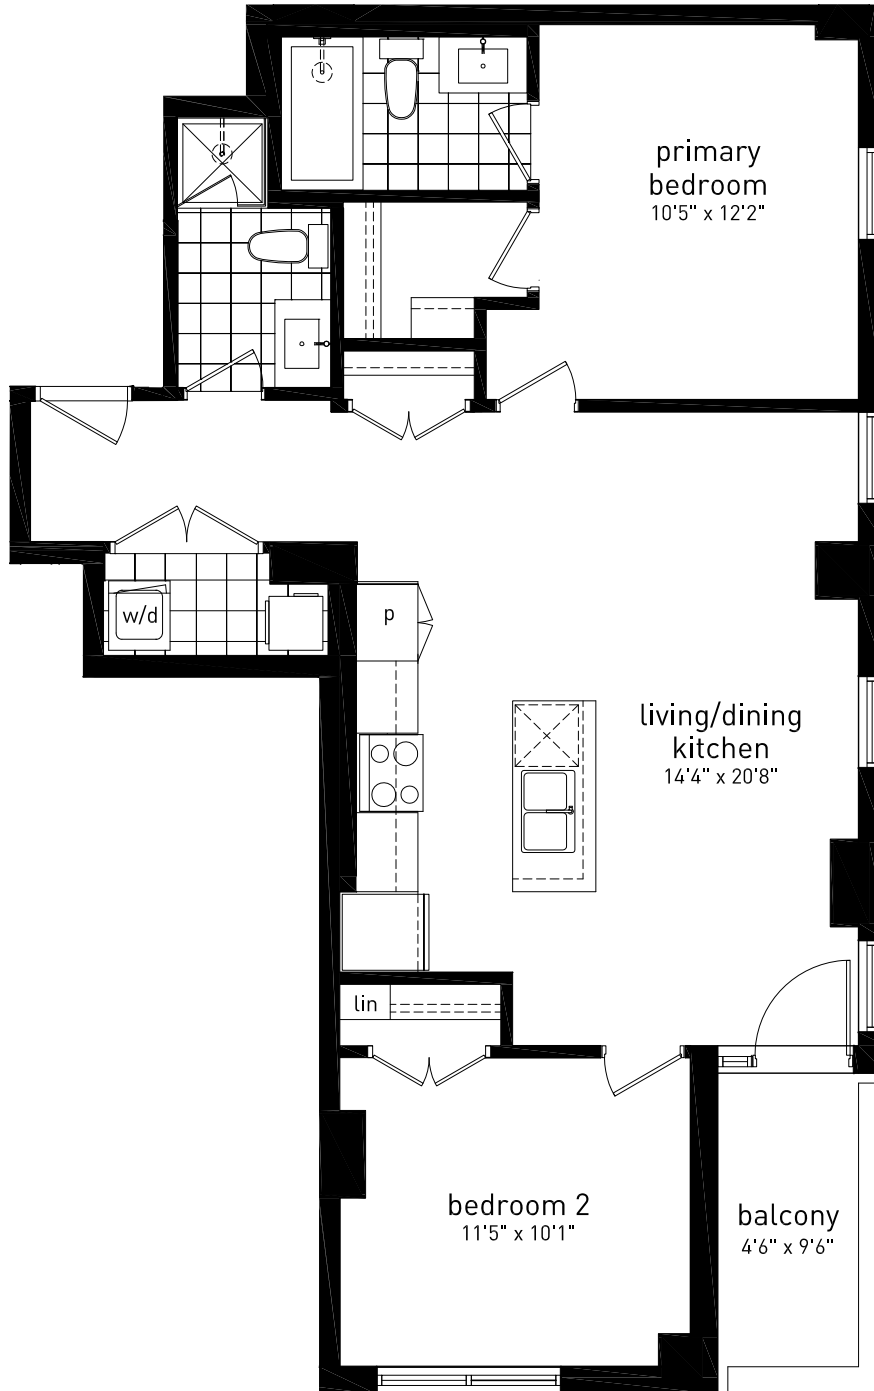

Two Bedroom
Suite 04 - 896 square feet
Balcony - 42 square feet

Suites:
204
304
404

2nd to 4th floor

domicile

Actual usable space may vary slightly from stated floor area.
All dimensions are approximate. e. & o.e. October 15, 2010