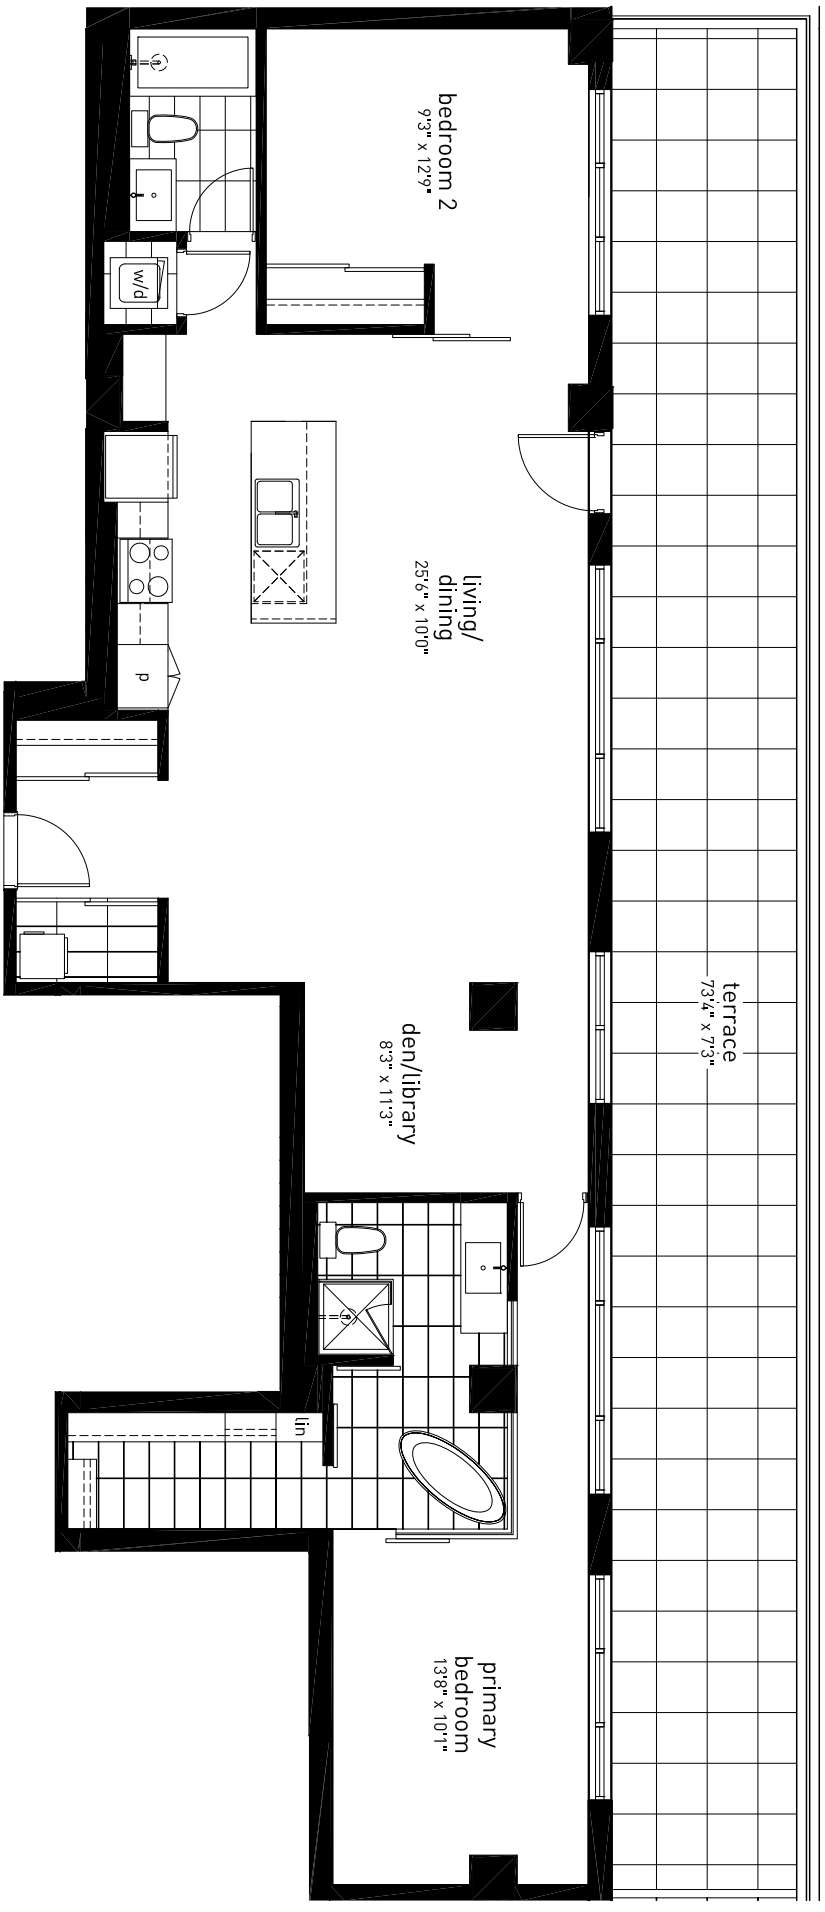

Two Bedroom + Den  
 Suite 06 - 1348 square feet  
 Terrace - 532 square feet

Penthouse  
 Suite  
 806

domicile

Actual usable space may vary slightly from stated floor area.  
 All dimensions are approximate. e. & o.e. May 27, 2010