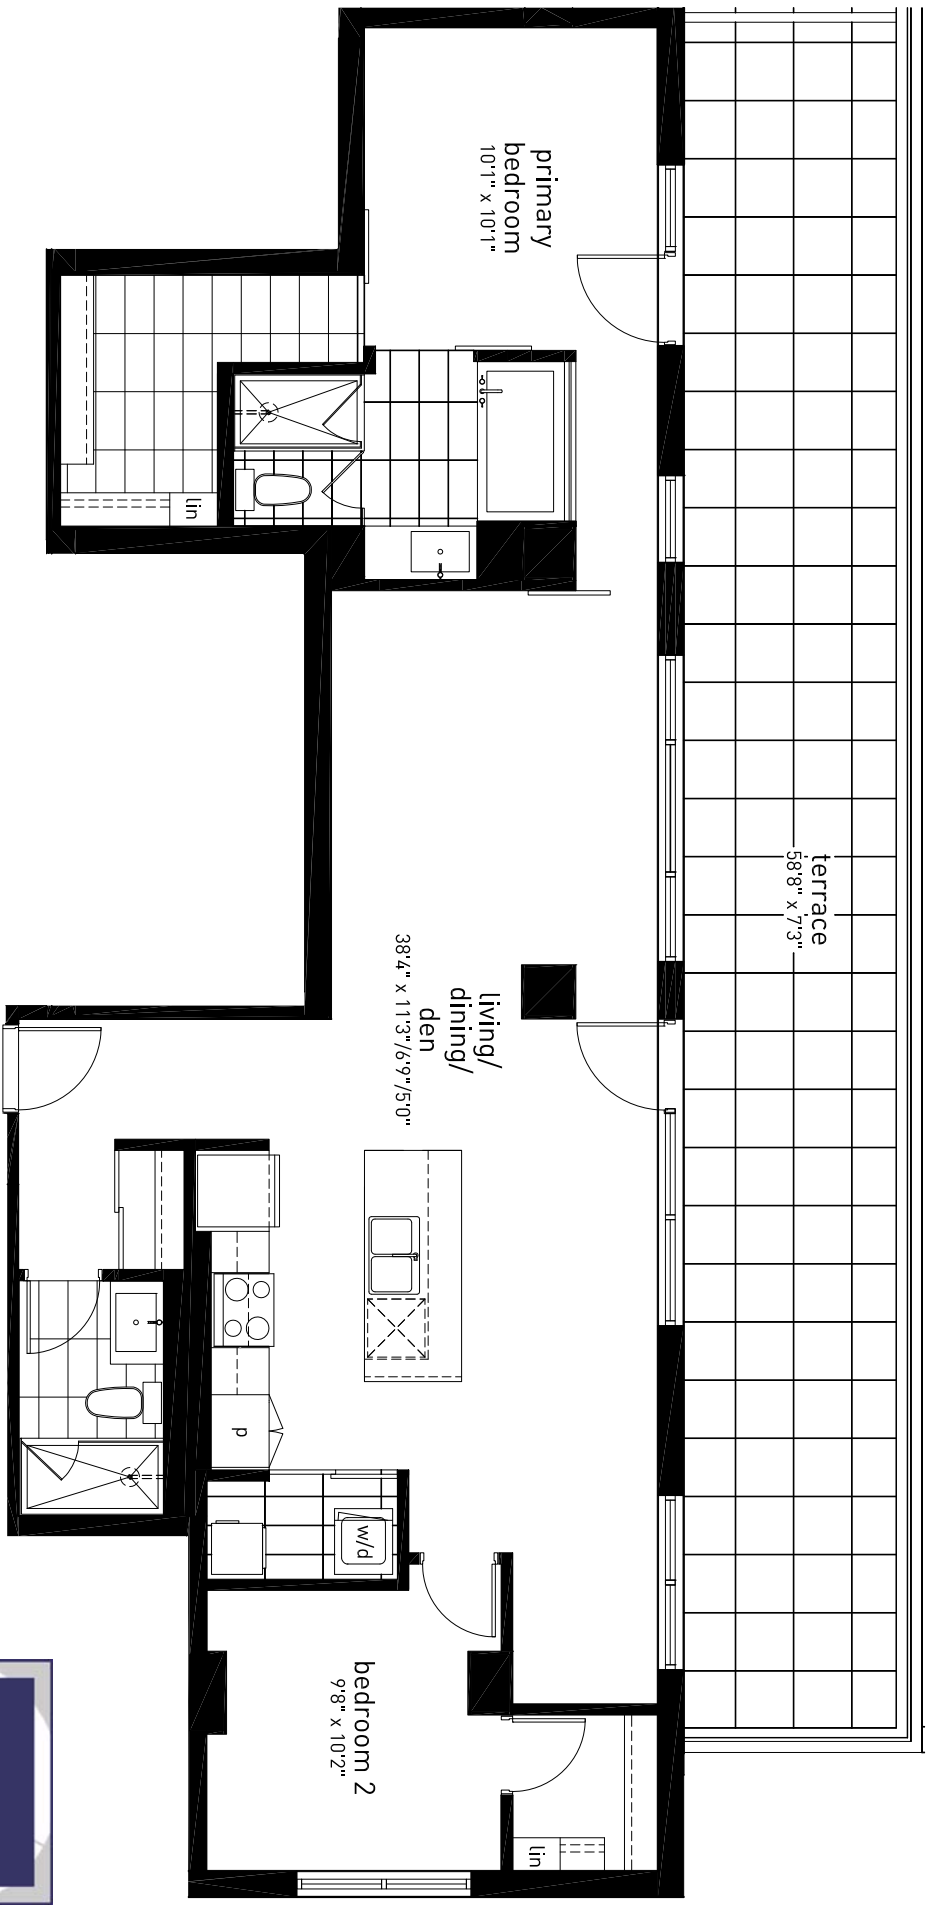

Penthouse

Two Bedroom + Den
 Suite 01 - 1163 square feet
 Terrace - 425 square feet

Penthouse
 Suite
 801

domicile

Actual usable space may vary slightly from stated floor area.
 All dimensions are approximate. e. & o.e. May 27, 2010