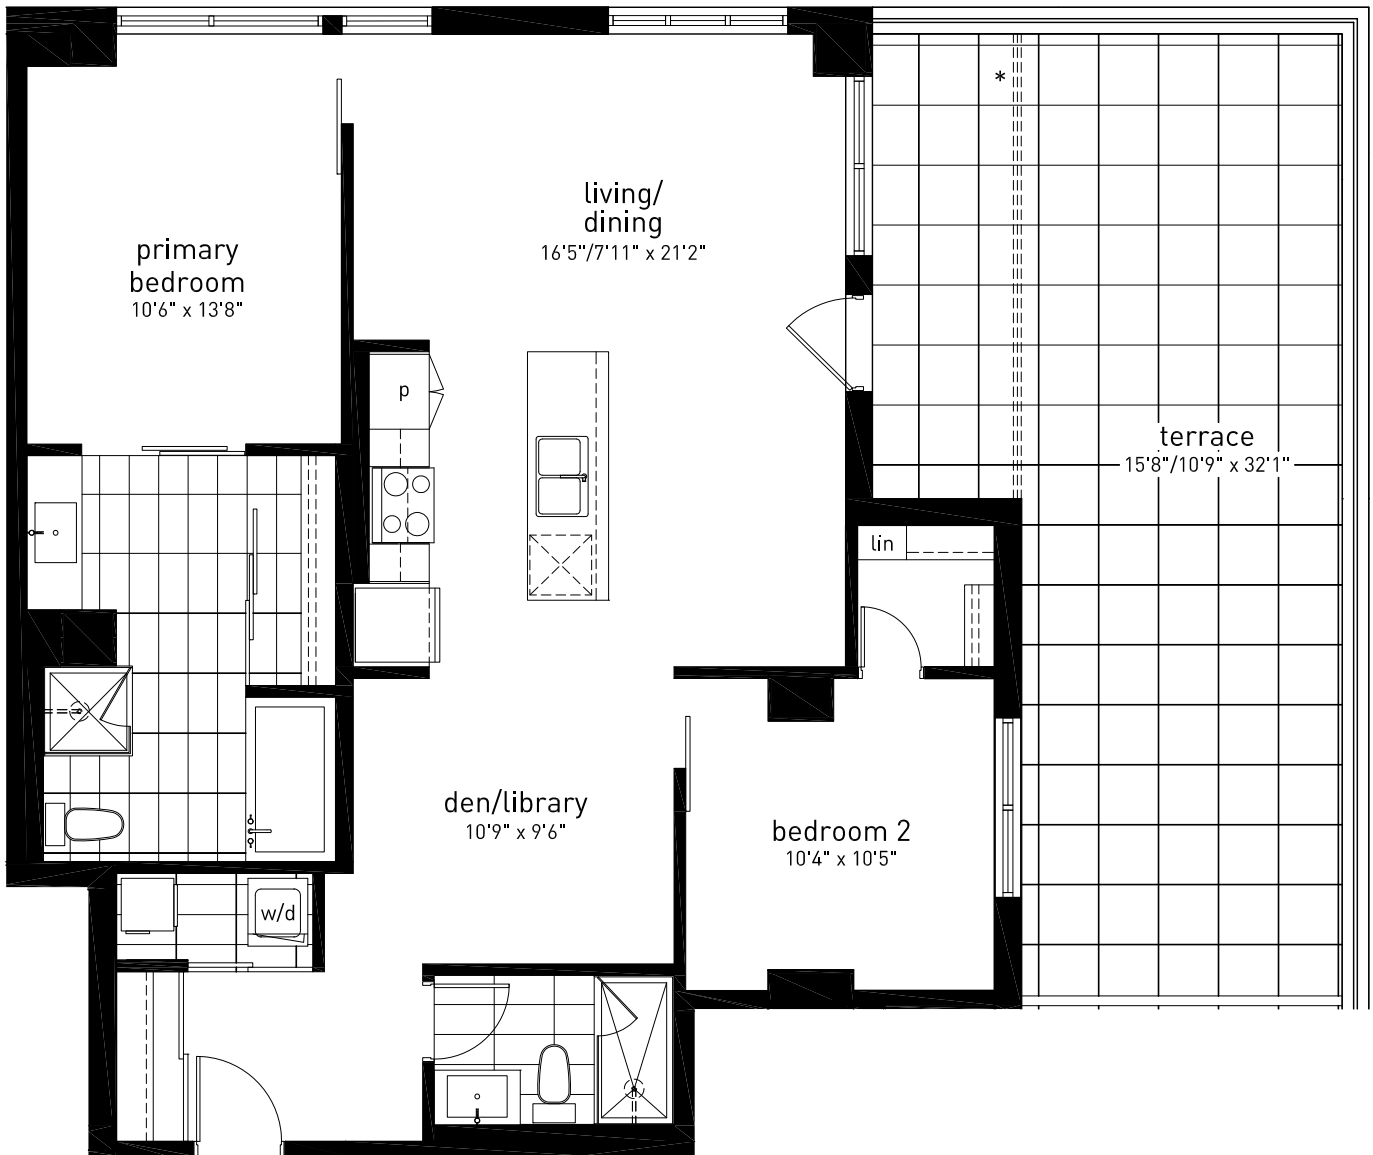

5th to 6th floor

Two Bedroom + Den
 Suite 02 - 1124 square feet
 5th Floor Terrace - 464 square feet
 6th Floor Balcony - 80 square feet

domicile

Actual usable space may vary slightly from stated floor area.
 All dimensions are approximate. e. & o.e. May 27, 2010