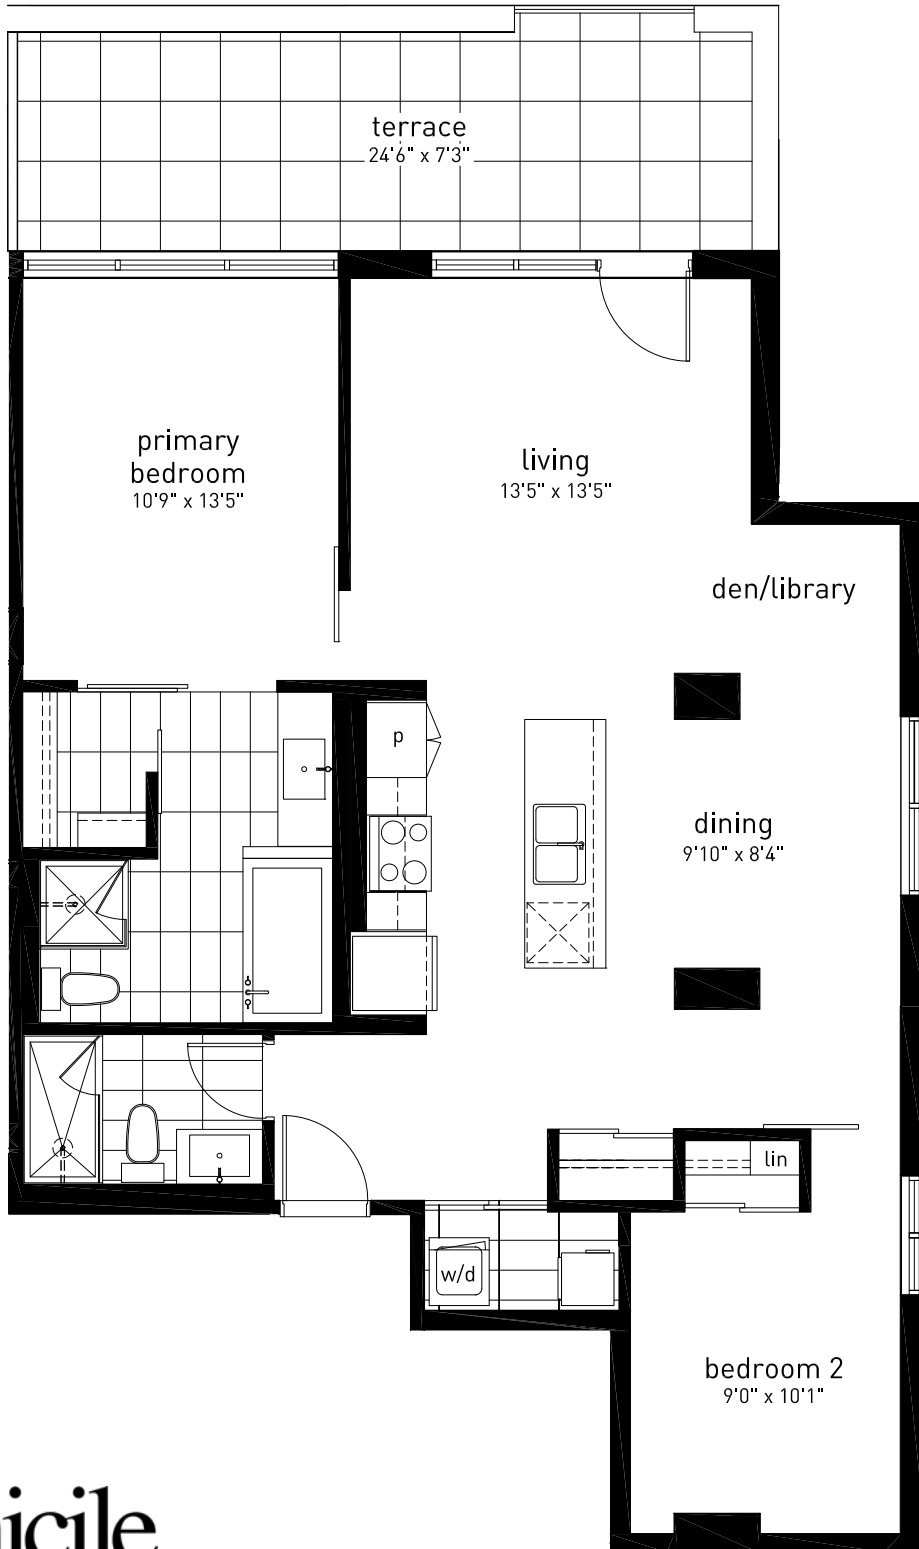

7th floor

Two Bedroom + Den
 Suite 02 - 1085 square feet
 Terrace - 178 square feet

domicile

Actual usable space may vary slightly from stated floor area.
 All dimensions are approximate. e. & o.e. May 27, 2010