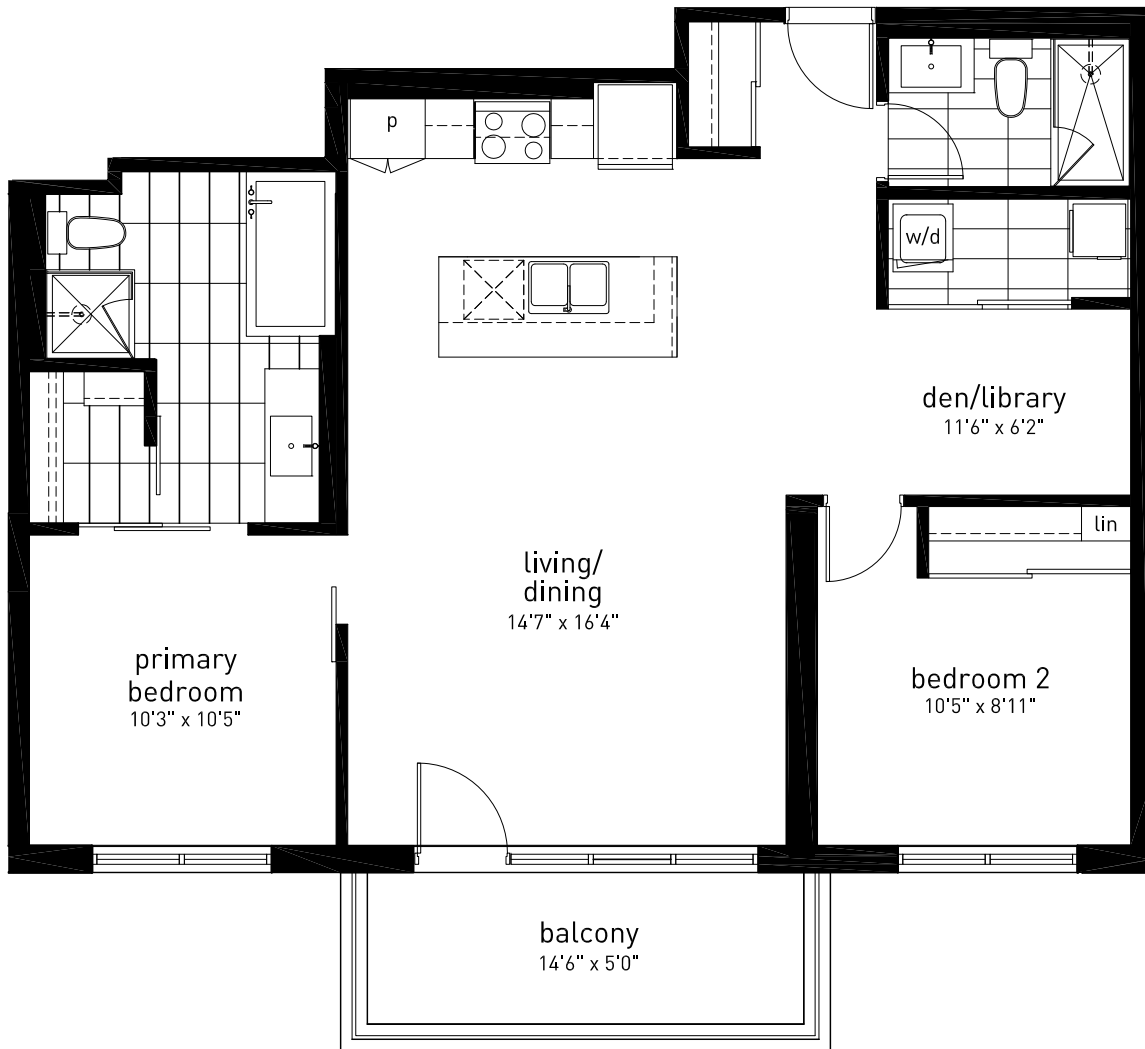

Two Bedroom + Den
Suite 04 - 1006 square feet
Balcony - 72 square feet

Penthouse
Suite
804

domicile

Actual usable space may vary slightly from stated floor area.
All dimensions are approximate. e. & o.e. May 27, 2010