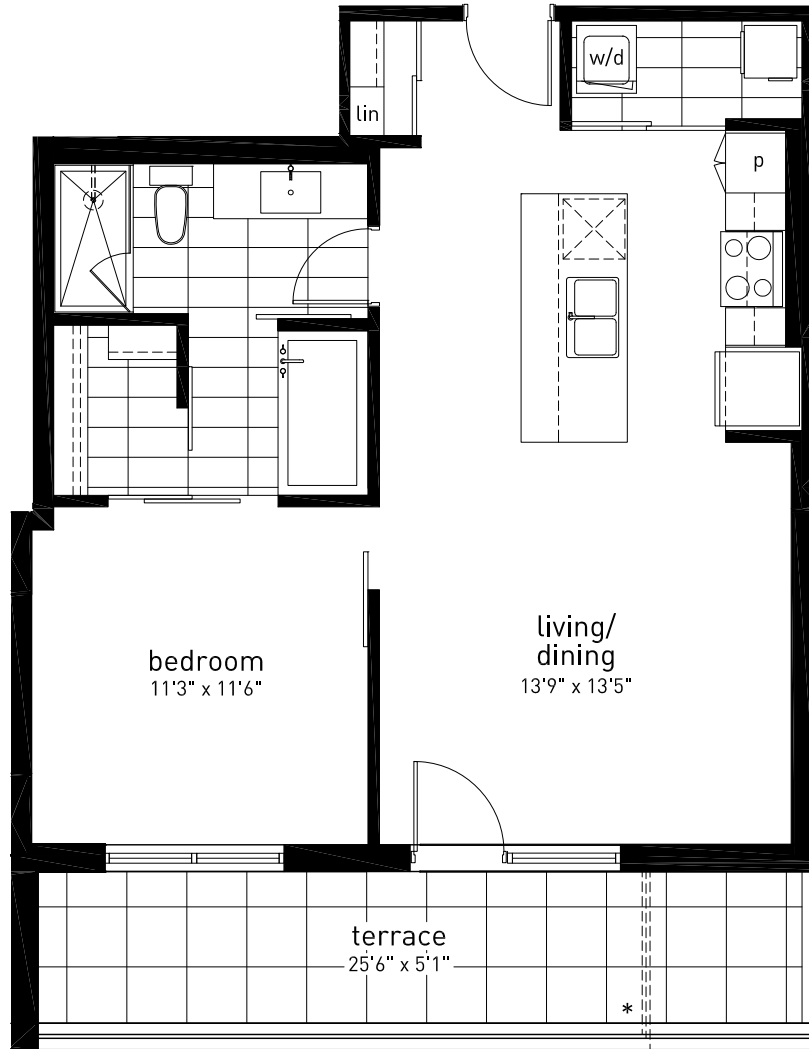

5th to 6th floor

One Bedroom

Suite 04 - 707 square feet
 5th Floor Terrace - 152 square feet
 6th Floor Balcony - 121 square feet

Suites:
 504,
 604*

domicile

Actual usable space may vary slightly from stated floor area.
 All dimensions are approximate. e. & o.e. May 27, 2010