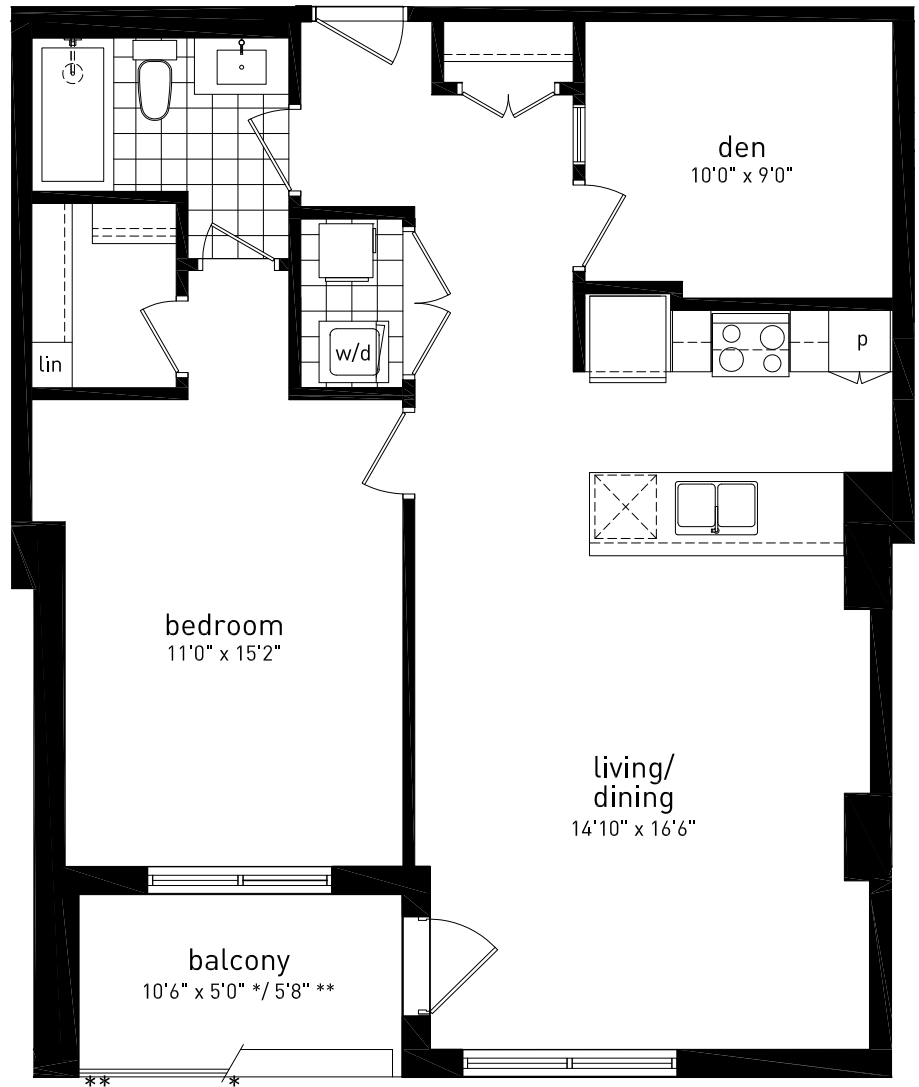

2nd to 4th floor

One Bedroom + Den  
Suite 07 - 911 square feet  
Balcony - \*52.5 / \*\*59.5 square feet

Suites:  
207\*, 307\*  
407\*\*

domicile

Actual usable space may vary slightly from stated floor area.  
All dimensions are approximate. e. & o.e. October 15, 2010