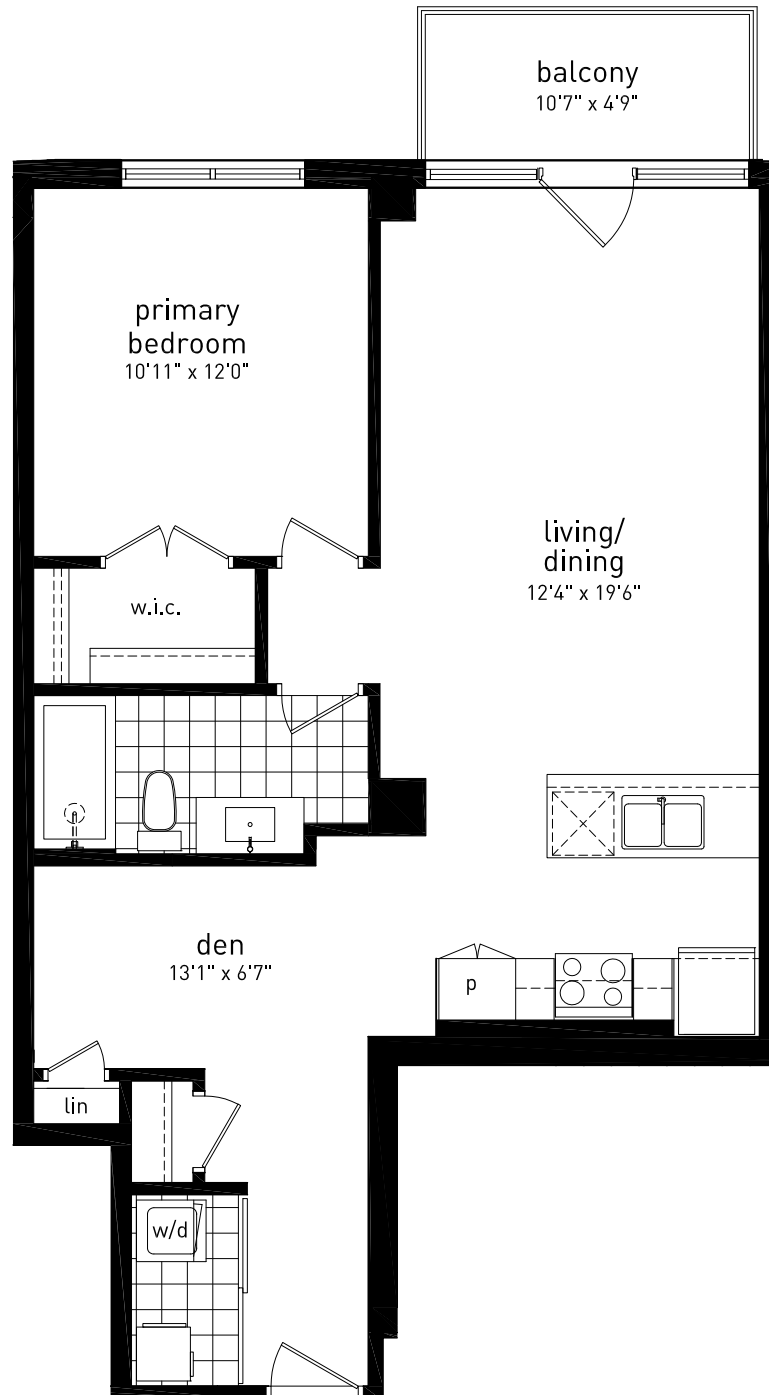

One Bedroom + Den
Suite 11 - 821 square feet
Balcony - 50 square feet

Suites:
211, 311
411

2nd to 4th floor

domicile

Actual usable space may vary slightly from stated floor area.
All dimensions are approximate. e. & o.e. October 15, 2010