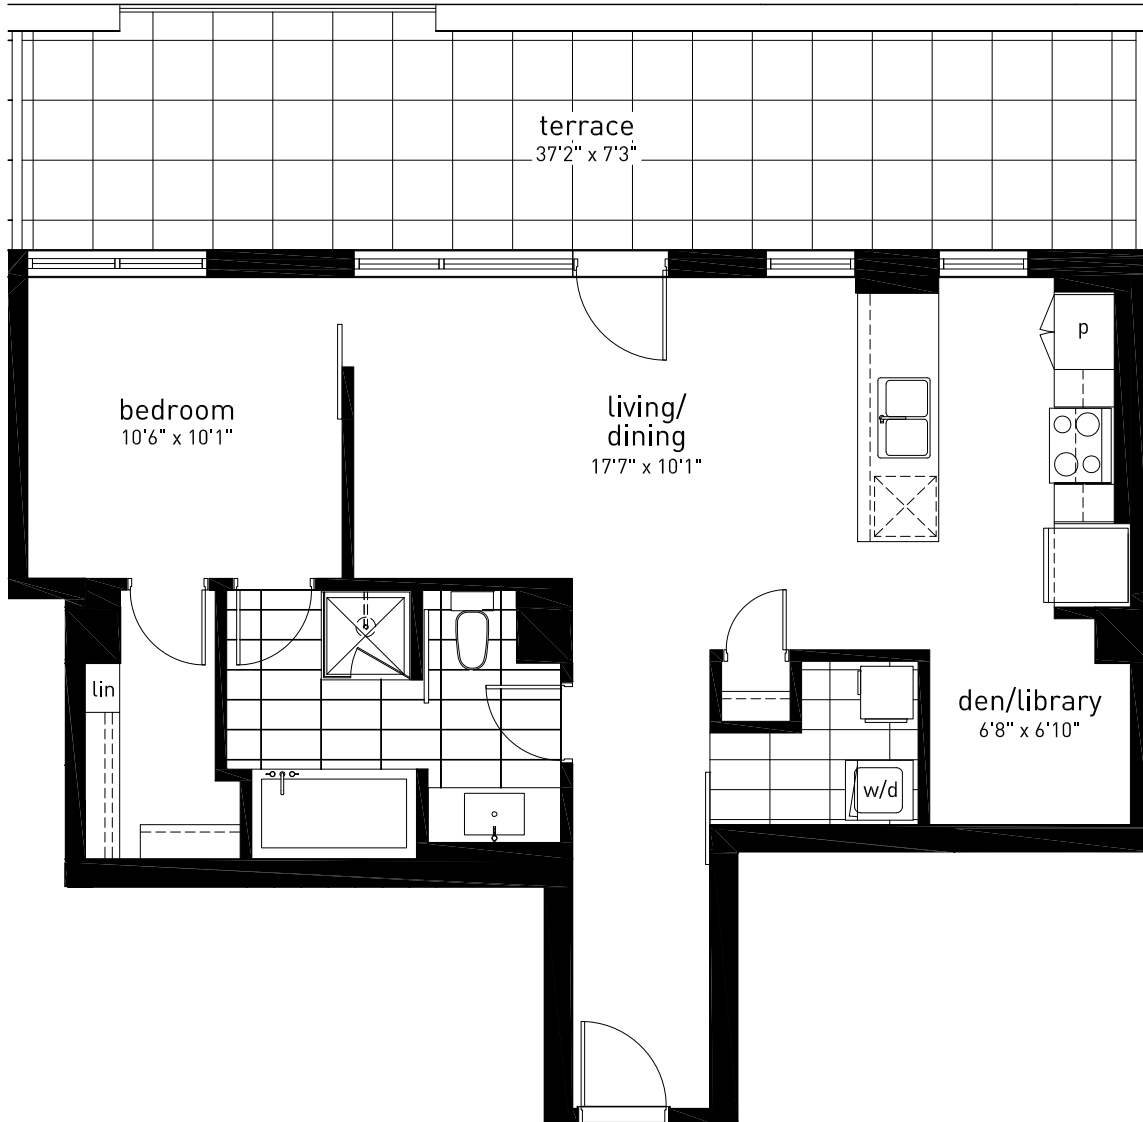

7th floor

One Bedroom + Den
 Suite 09 - 814 square feet
 Terrace - 269 square feet

Suite:
 709

domicile

Actual usable space may vary slightly from stated floor area.
 All dimensions are approximate. e. & o.e. May 27, 2010