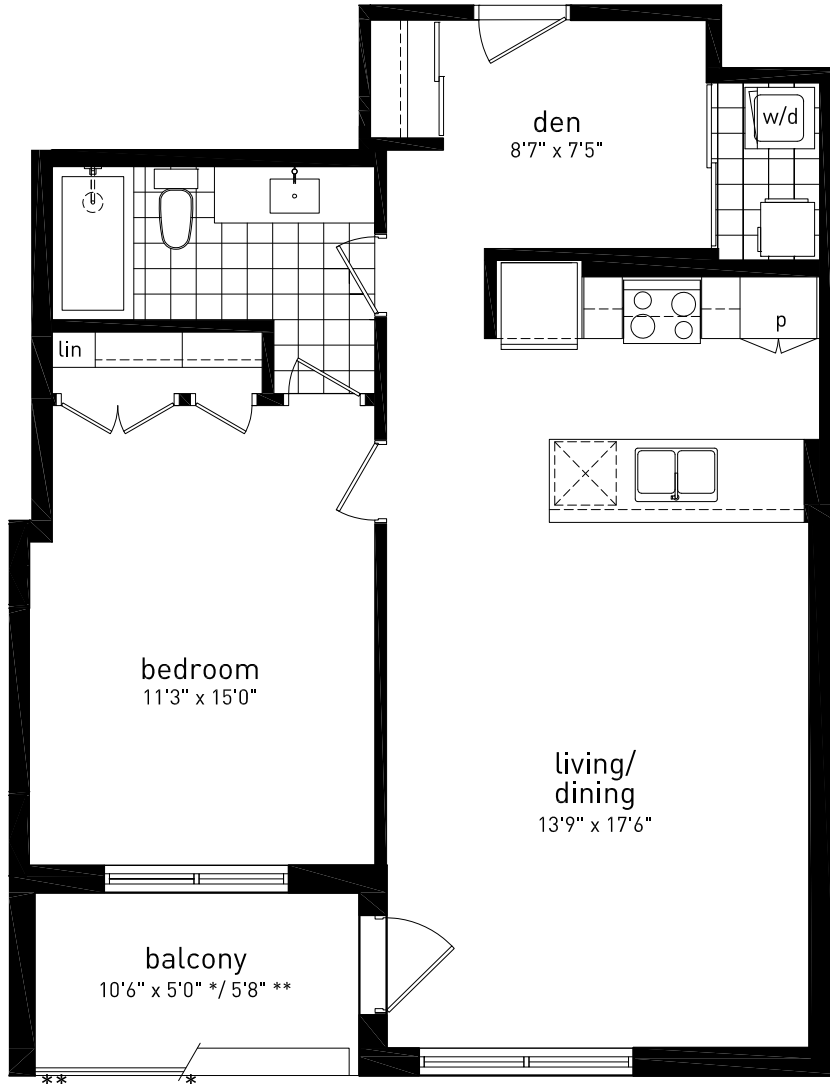

2nd to 4th floor

One Bedroom + Den
 Suite 06 - 793 square feet
 Balcony - *52.5 / **59.5 square feet

Suites:
 206*
 306*
 406**

domicile

Actual usable space may vary slightly from stated floor area.
 All dimensions are approximate. e. & o.e. October 15, 2010