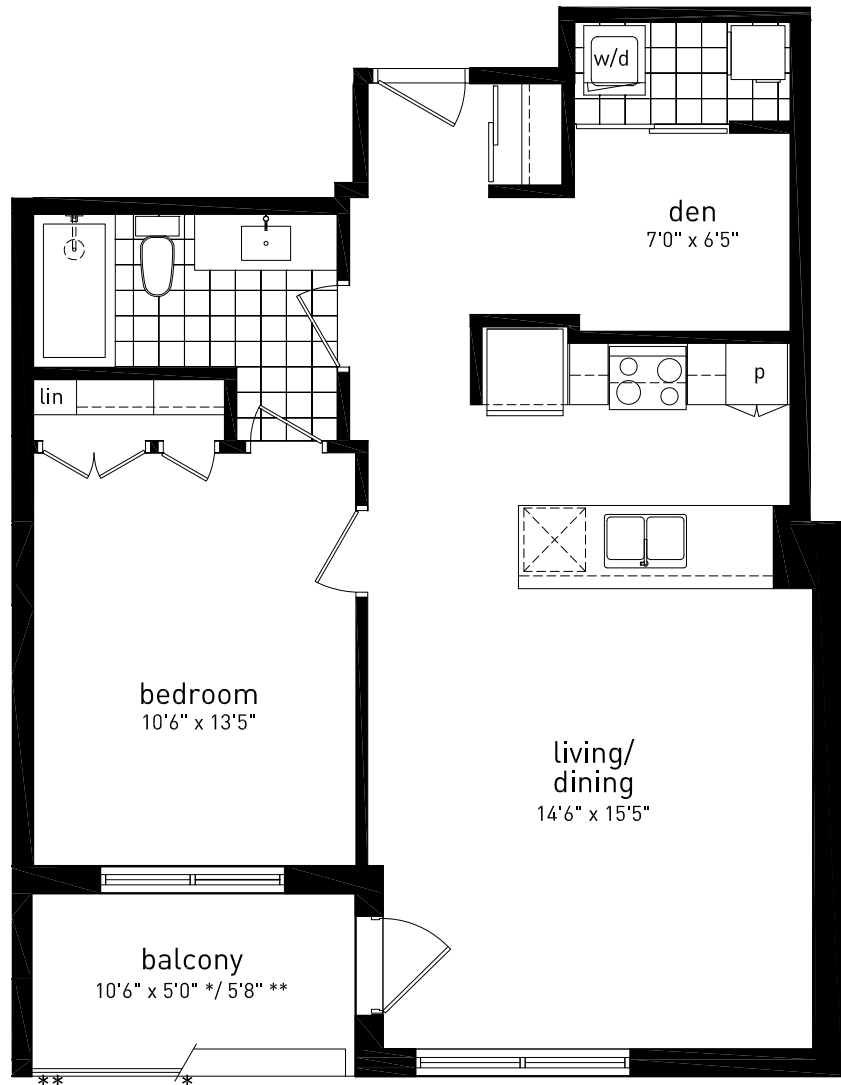

2nd to 4th floor

One Bedroom + Den  
Suite 08 - 765 square feet  
Balcony - \*52.5 / \*\*59.5 square feet

Suites:  
208\*, 308\*  
408\*\*

domicile

Actual usable space may vary slightly from stated floor area.  
All dimensions are approximate. e. & o.e. October 15, 2010