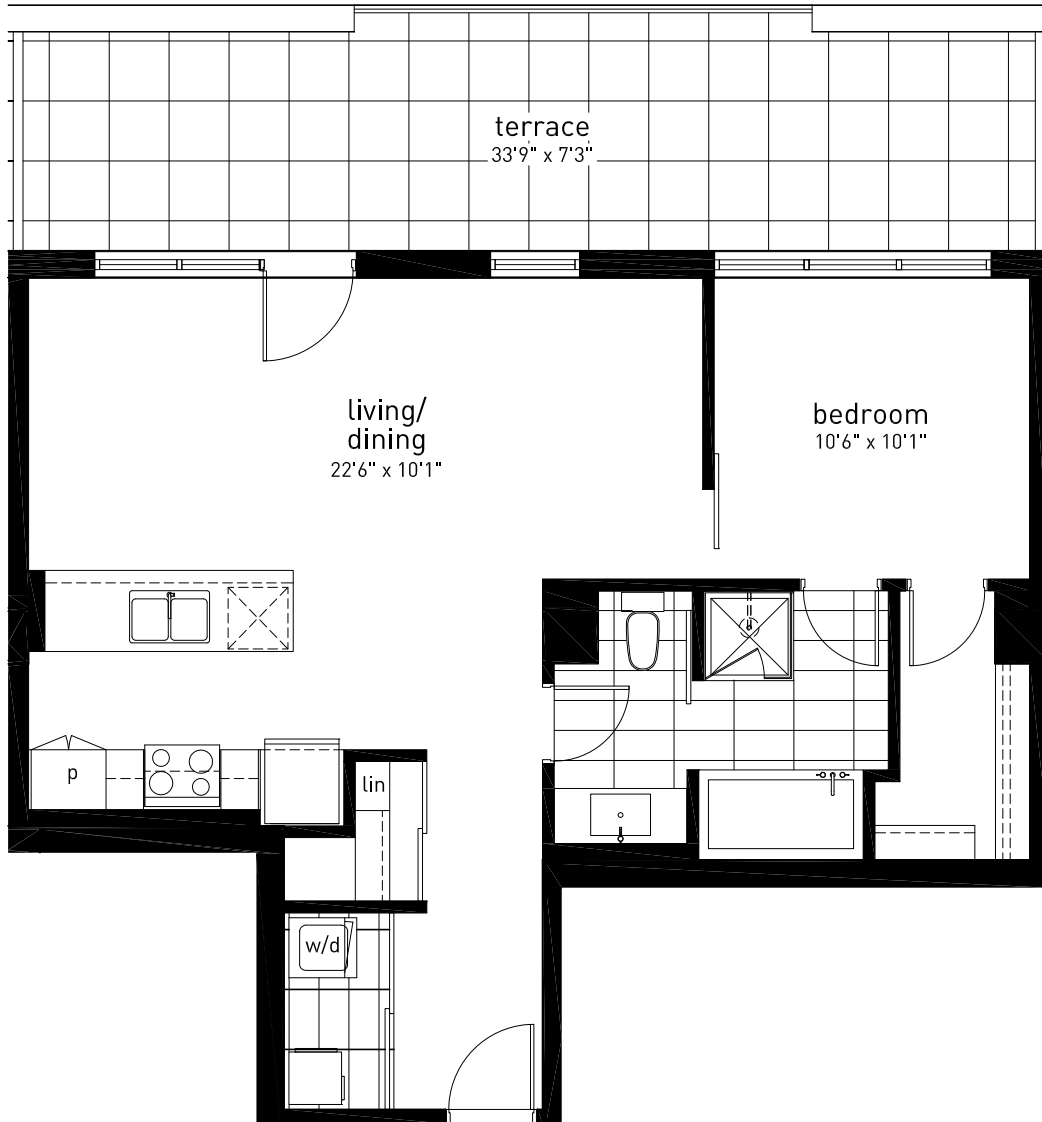

7th floor

One Bedroom
 Suite 01 - 799 square feet
 Terrace - 245 square feet

domicile

Actual usable space may vary slightly from stated floor area.
 All dimensions are approximate. e. & o.e. May 27, 2010