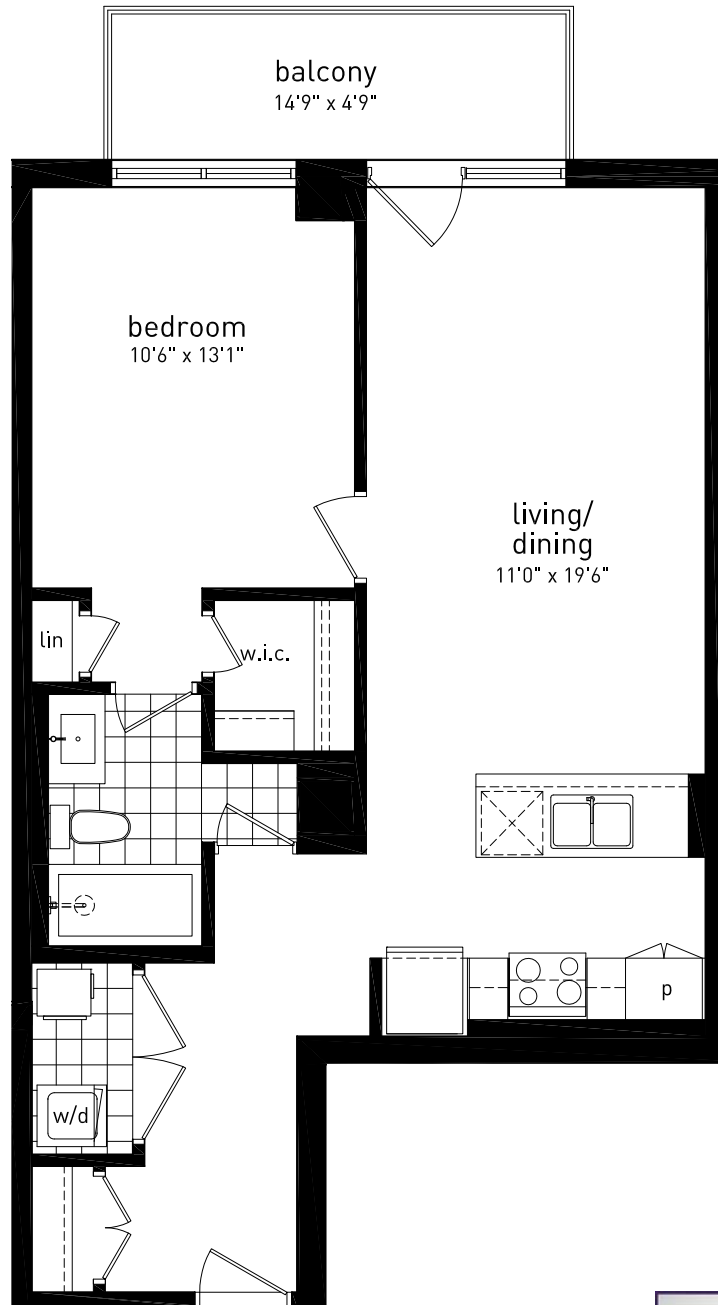

One Bedroom  
Suite 01 - 750 square feet  
Balcony - 70 square feet

Suites:  
201, 301  
401

2nd to 4th floor

domicile

Actual usable space may vary slightly from stated floor area.  
All dimensions are approximate. e. & o.e. October 15, 2010