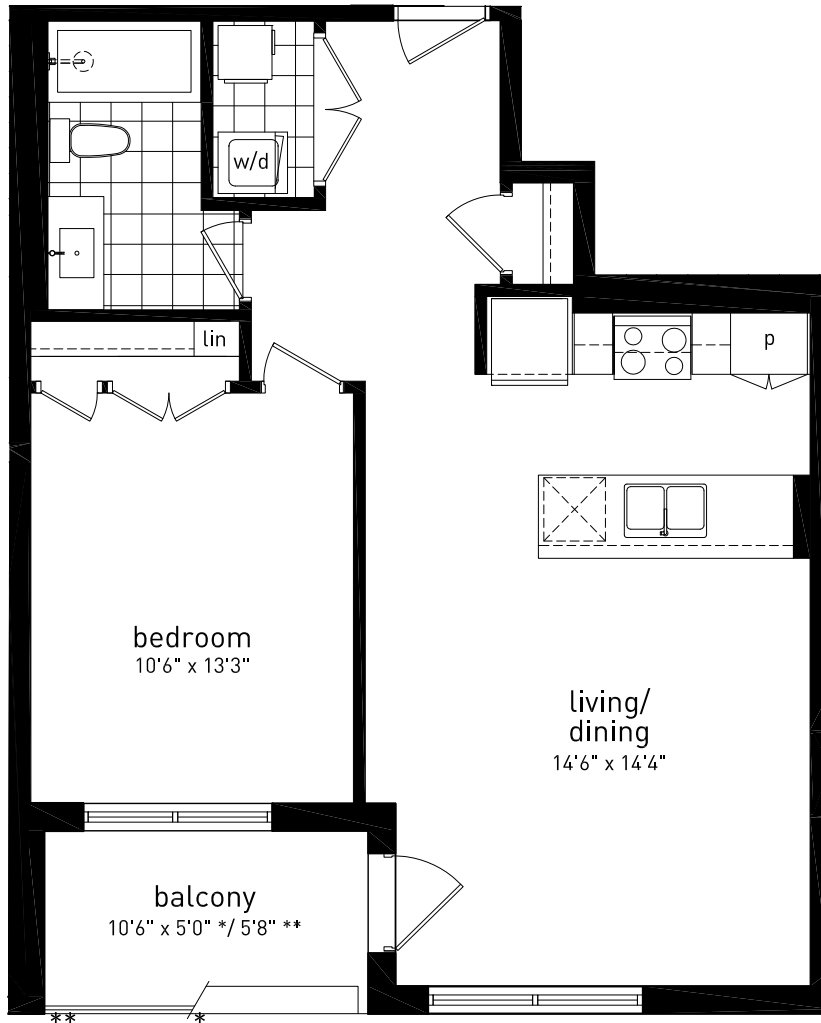

2nd to 4th floor

One Bedroom  
 Suite 05 - 707 square feet  
 Balcony - \*52.5 / \*\*59.5 square feet

Suites:

- 205\*
- 305\*
- 405\*\*

domicile

Actual usable space may vary slightly from stated floor area.  
 All dimensions are approximate. e. & o.e. October 15, 2010