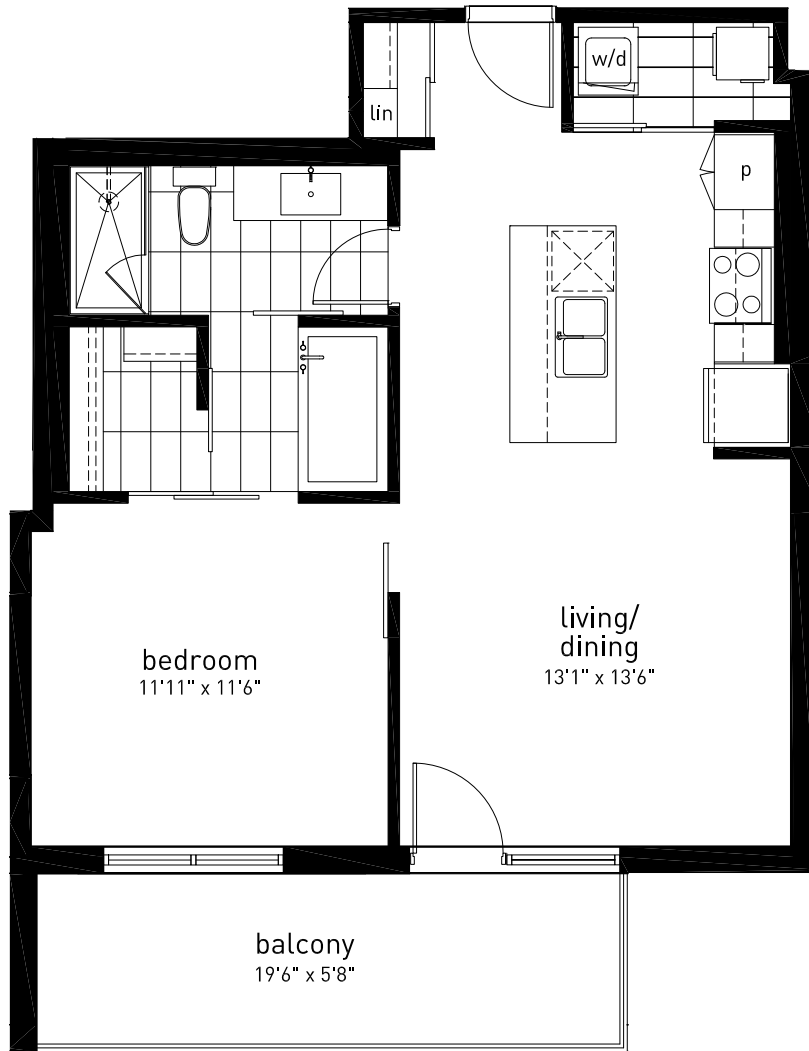

7th floor

One Bedroom
 Suite 04 - 700 square feet
 Balcony - 110 square feet

Suite:
 704

domicile

Actual usable space may vary slightly from stated floor area.
 All dimensions are approximate. e. & o.e. May 27, 2010