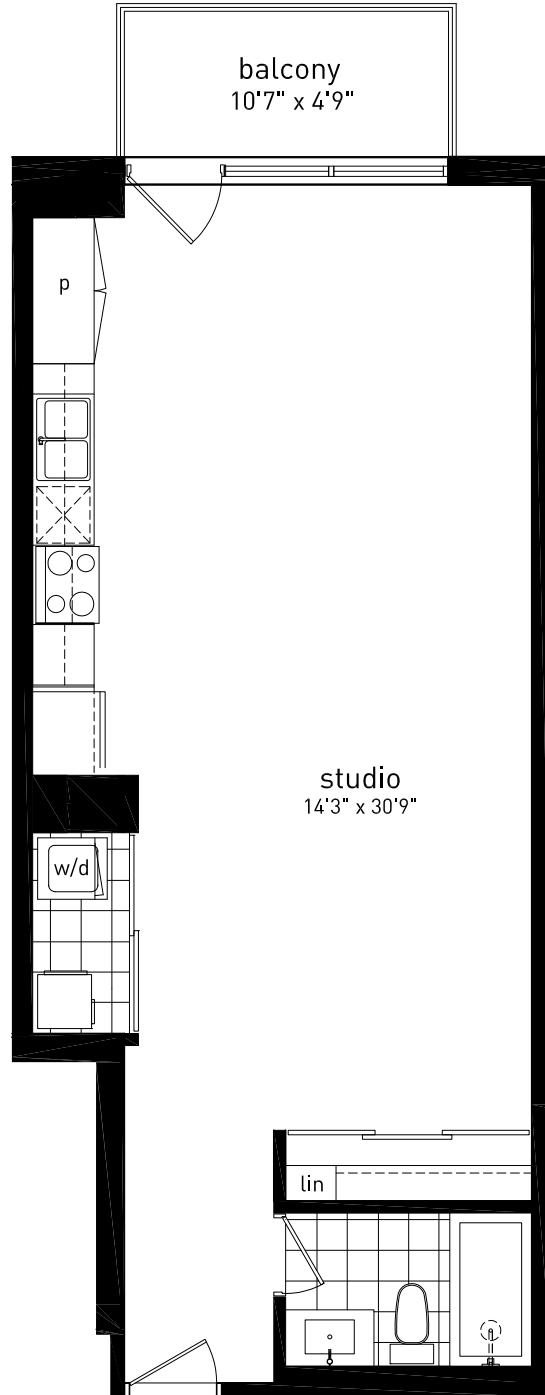

One Bedroom
Suite 02 - 657 square feet
Balcony - 50 square feet

Suites:
202
302
402

2nd to 4th floor

domicile

Actual usable space may vary slightly from stated floor area.
All dimensions are approximate. e. & o.e. October 15, 2010

2nd to 4th floor

Studio
Suite 02 - 657 square feet
Balcony - 50 square feet

Suites:
202
302
402

Optional

domicile

Actual usable space may vary slightly from stated floor area.
All dimensions are approximate. e. & o.e. October 15, 2010