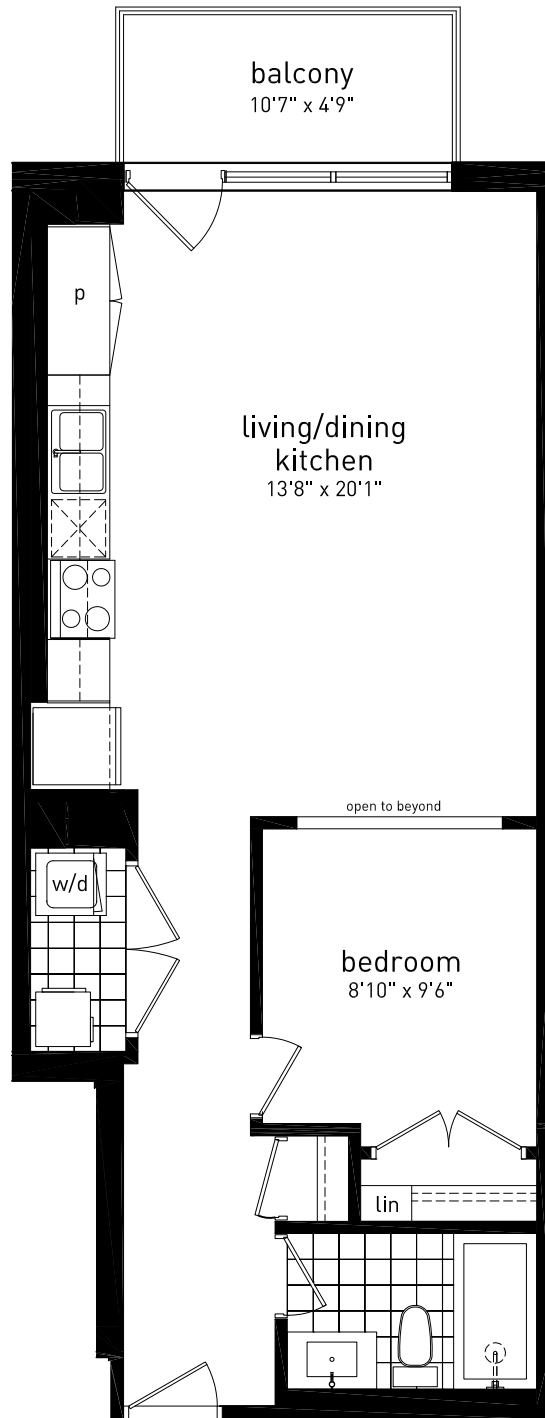

One Bedroom
Suite 02 - 657 square feet
Balcony - 50 square feet

Suites:
202
302
402

2nd to 4th floor

domicile

Actual usable space may vary slightly from stated floor area.
All dimensions are approximate. e. & o.e. October 15, 2010

2nd to 4th floor

Studio
Suite 02 - 657 square feet
Balcony - 50 square feet

Suites:
202
302
402

Optional

domicile

Actual usable space may vary slightly from stated floor area.
All dimensions are approximate. e. & o.e. October 15, 2010