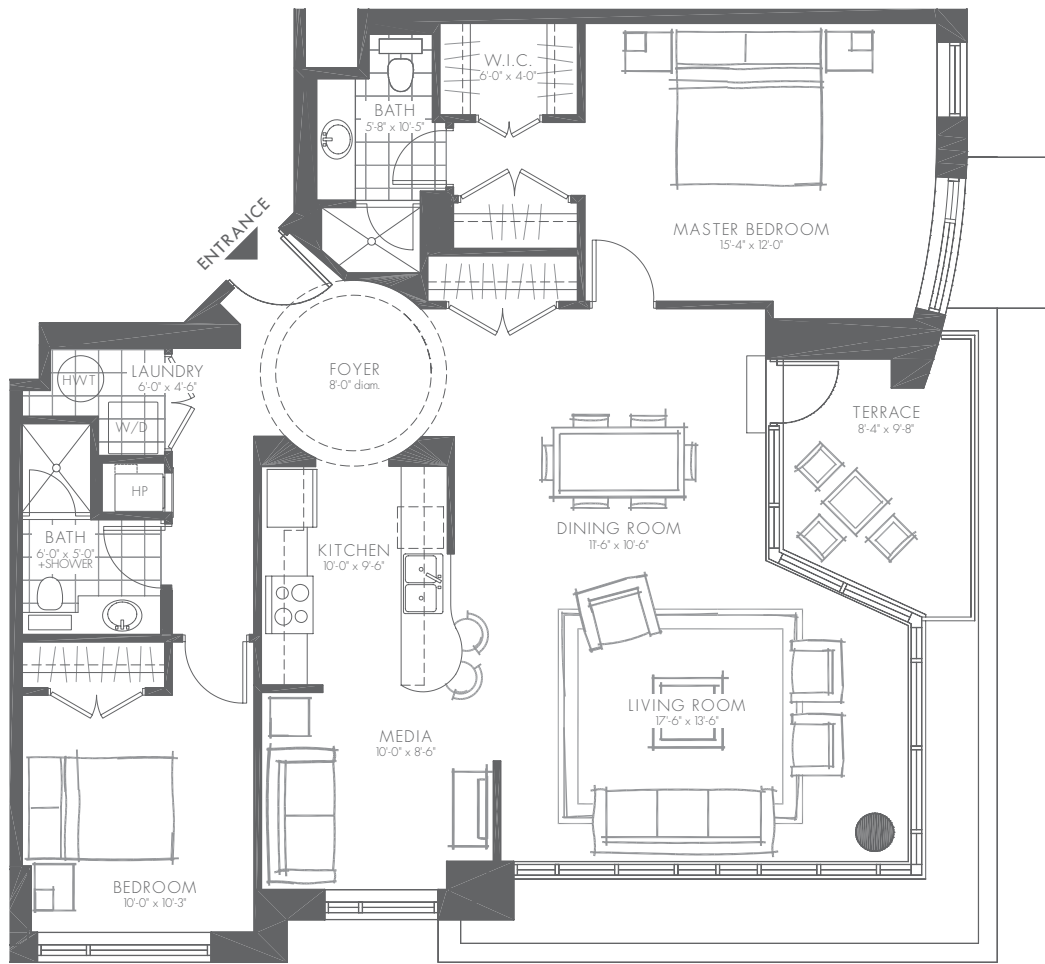

THE COMMODORE

1344 SQUARE FEET

fourteenth floor only

KEY PLAN
14TH FLOOR

Charlesfort