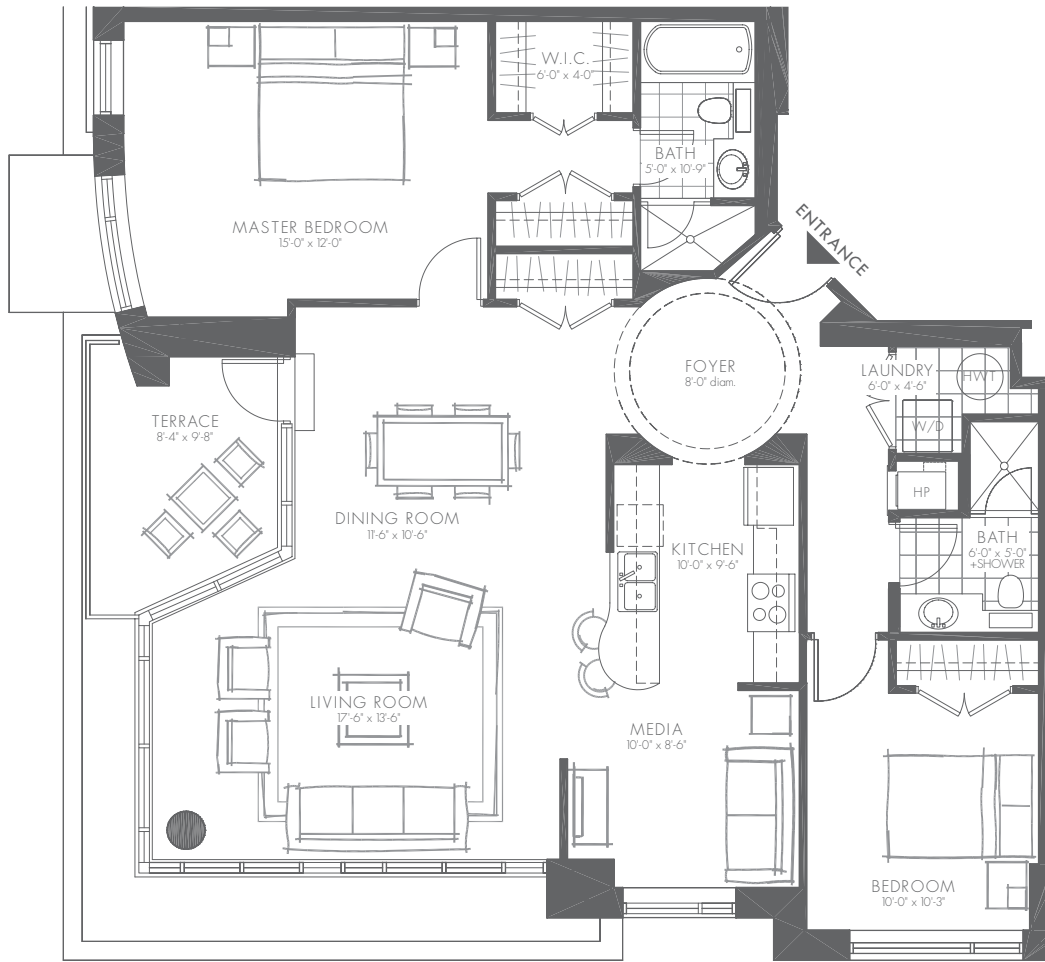

THE COMMODORE II

1355 SQUARE FEET

fourteenth floor only

KEY PLAN
14TH FLOOR