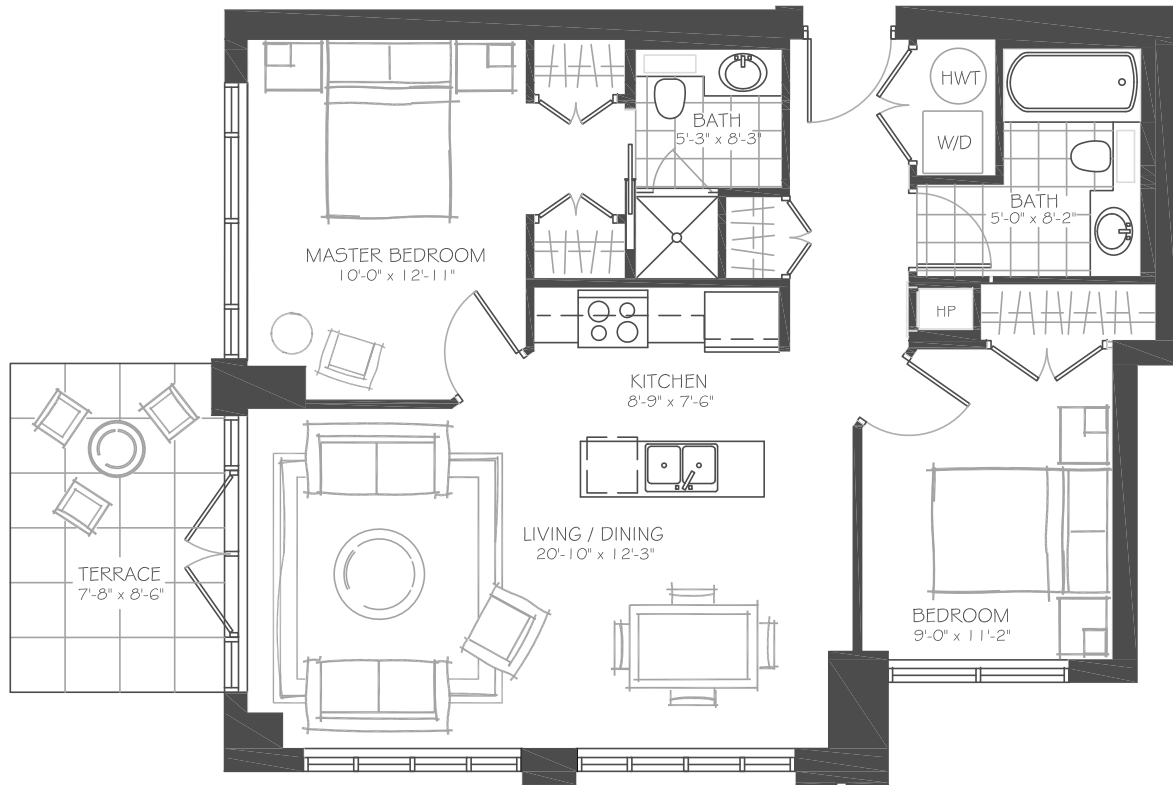

THE AURORA

898 SQUARE FEET

ground floor only

KEY PLAN
GROUND FLOOR

Charlesfort