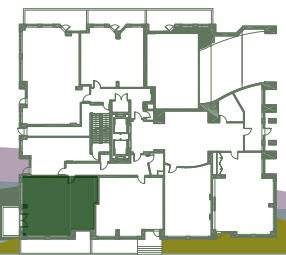

THE AURORA

898 SQUARE FEET

ground floor only

KEY PLAN
GROUND FLOOR

Charlesfort