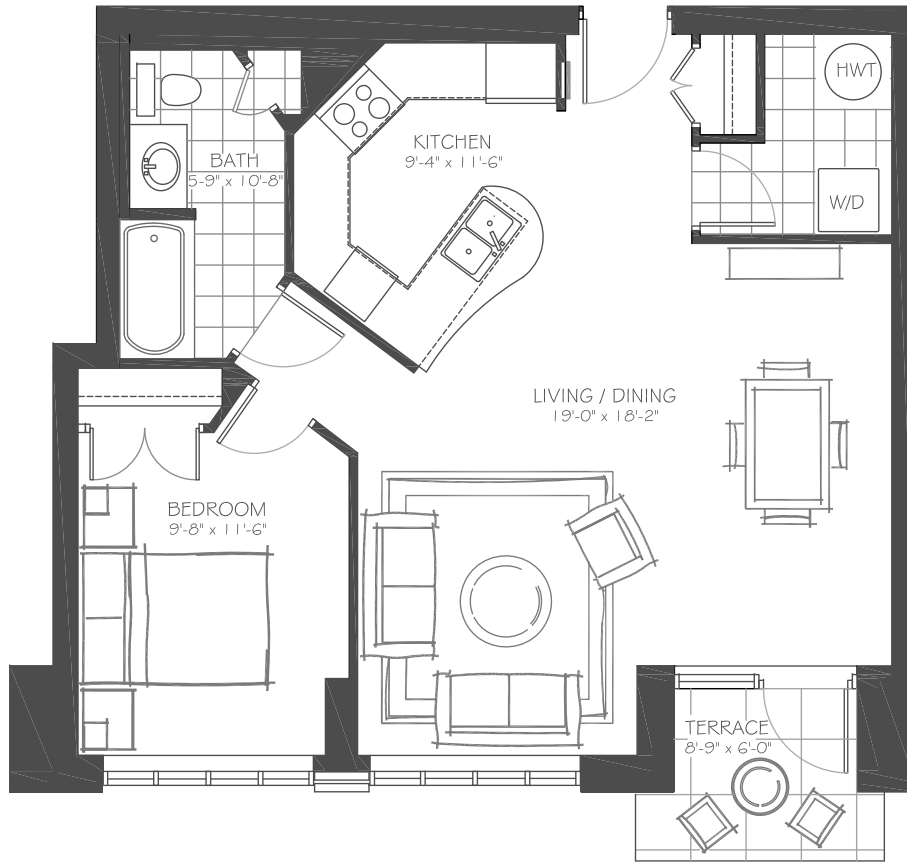

THE ARCADIA

793 SQUARE FEET

ground floor only

KEY PLAN
GROUND FLOOR