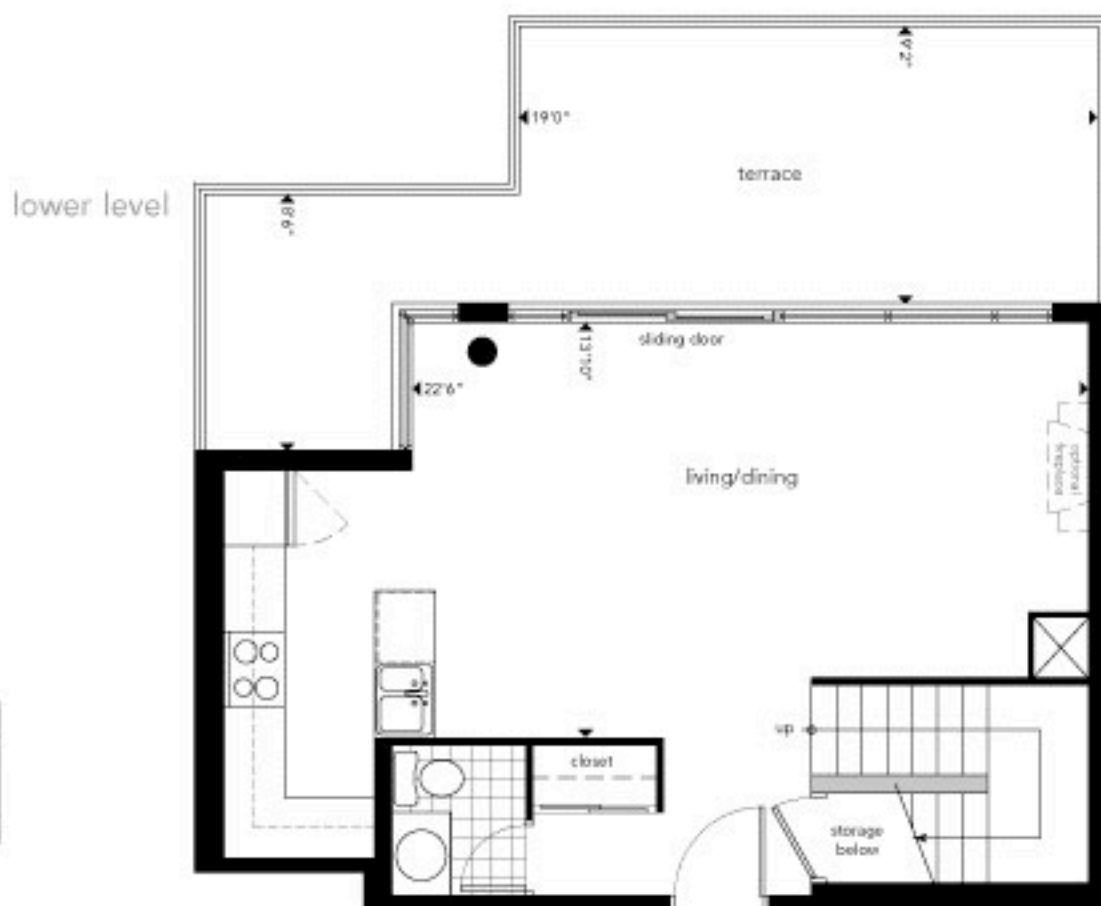

# wright

America's architectural icon, Frank Lloyd Wright is today remembered for the natural beauty of his "prairie houses" and the liberated style of his Johnson Wax Building.

09 penthouse | 1,194 sq.ft. | two bedrooms

- west and south facing double storey penthouse
- large terrace off living/dining area, with south as well as west views
- large kitchen and extra storage below stairs
- walk-in closet and ensuite washroom with separate oversized shower