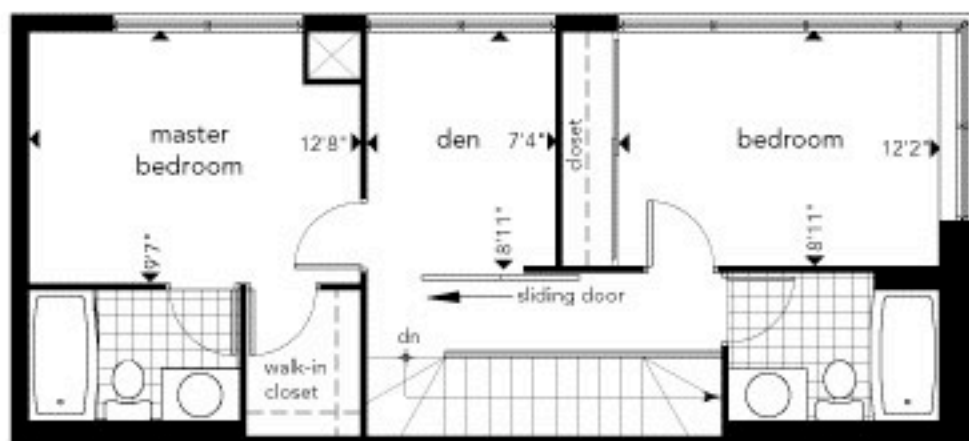

# johnson

From arch-modernist to post-modernist, the controversial Philip Johnson has designed everything from the international style Glass House to the Chippendale AT&T building.

07 penthouse | 1,128 sq.ft. | two bedrooms plus den

upper level

lower level

PHASE TWO

- south and east facing double storey corner penthouse
- huge expanse of glass in living/dining area overlooking terrace
- bright open kitchen