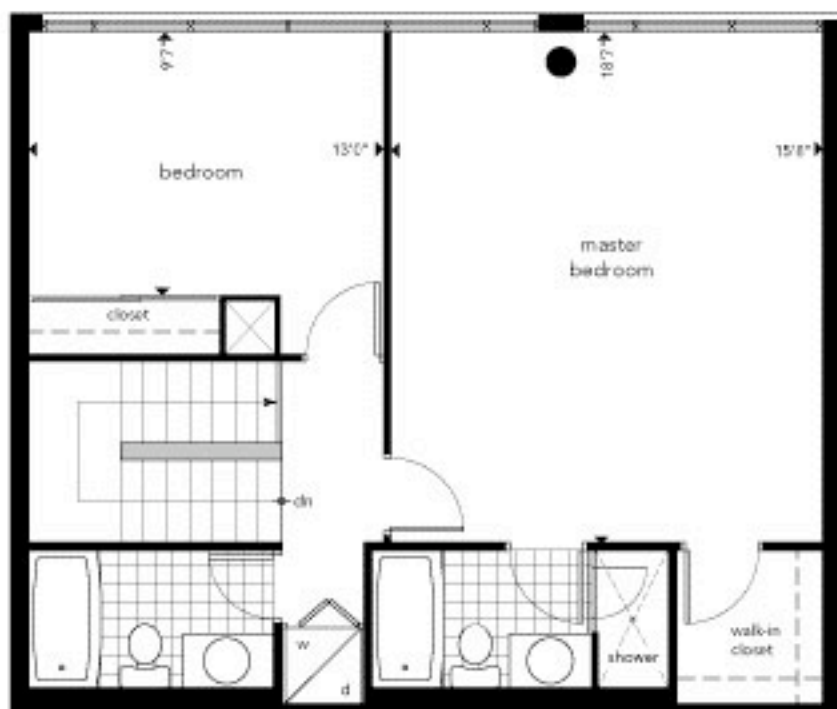

jensen

Since the 1920s, Georg Jensen's simple, elegant silverware designs have been synonymous with Scandinavian Modernism.

01/10 penthouse | 1,288 sq.ft. | two bedrooms plus den

upper level

lower level

- west facing double storey penthouse
- large terrace off living/dining area and den
- extra storage below stairs
- walk-in closet and ensuite washroom with separate oversized shower