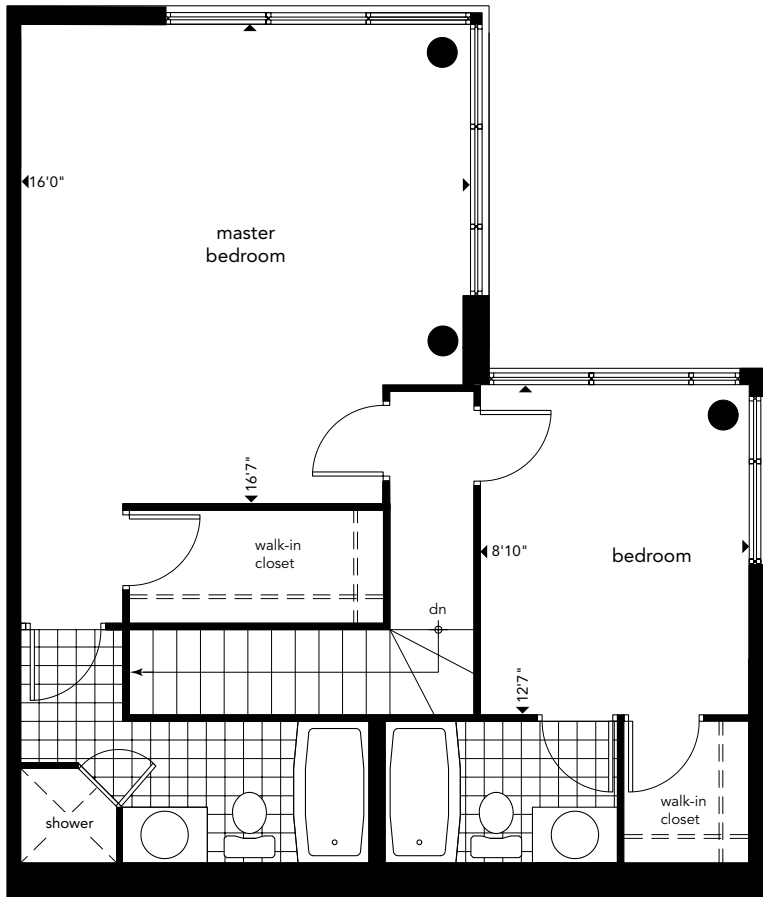

# de stijl

This early century Dutch movement, characterized by strong geometric forms and coloured block-like elements, strongly influenced the fine arts, interiors, graphics and architecture.

03 penthouse | 1,385 sq.ft. | two bedrooms

## upper level

## lower level