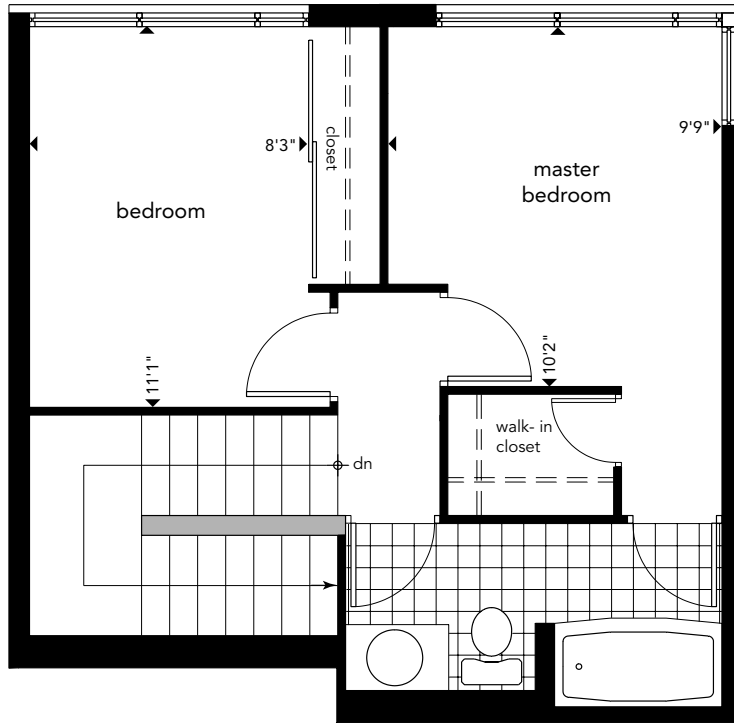

breuer

Known for his tubular chairs and organic forms, Marcel Breuer was an original Bauhaus member and one of the foremost modernist designers.

06 penthouse | 842 sq.ft. | two bedrooms

upper level

lower level