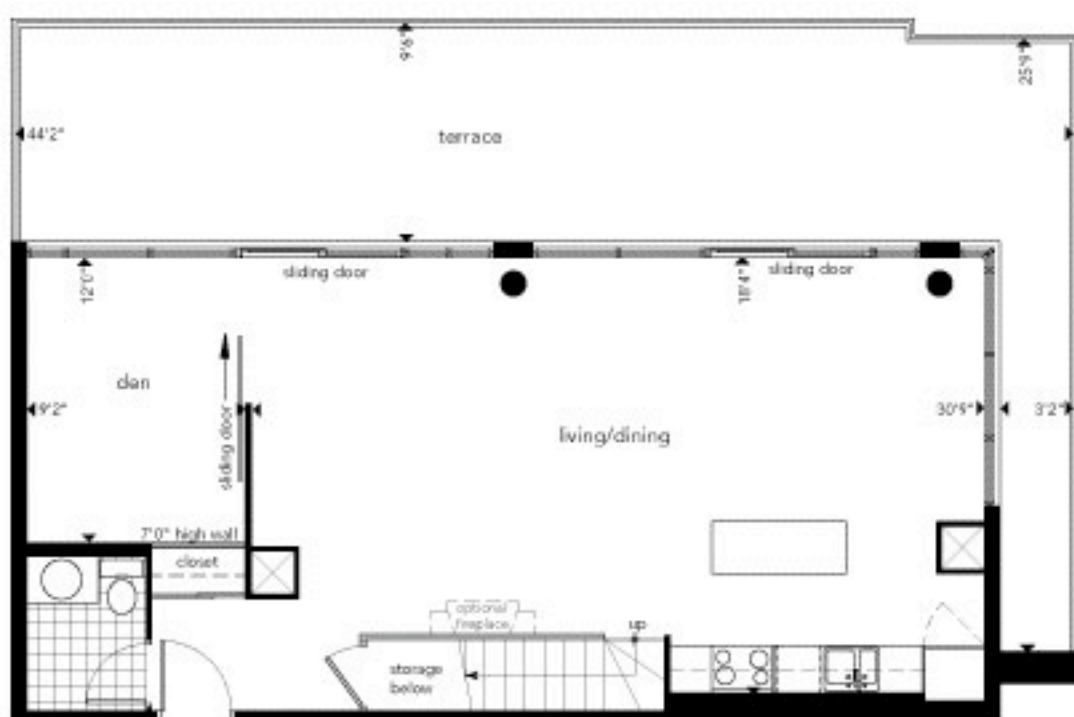

## bauhaus

Probably the most important design institution of the 20th Century, the Bauhaus movement was at the centre of politically charged Germany in the 1920s and 30s.

02 penthouse | 1,622 sq.ft. | three bedrooms plus den

upper level

lower level

PHASE TWO

- north and west facing double storey corner penthouse
- expansive living/dining area and den with huge expanse of windows overlooking wrap-around terrace
- extra storage below stairs
- walk-in closet and ensuite washroom with separate oversized shower