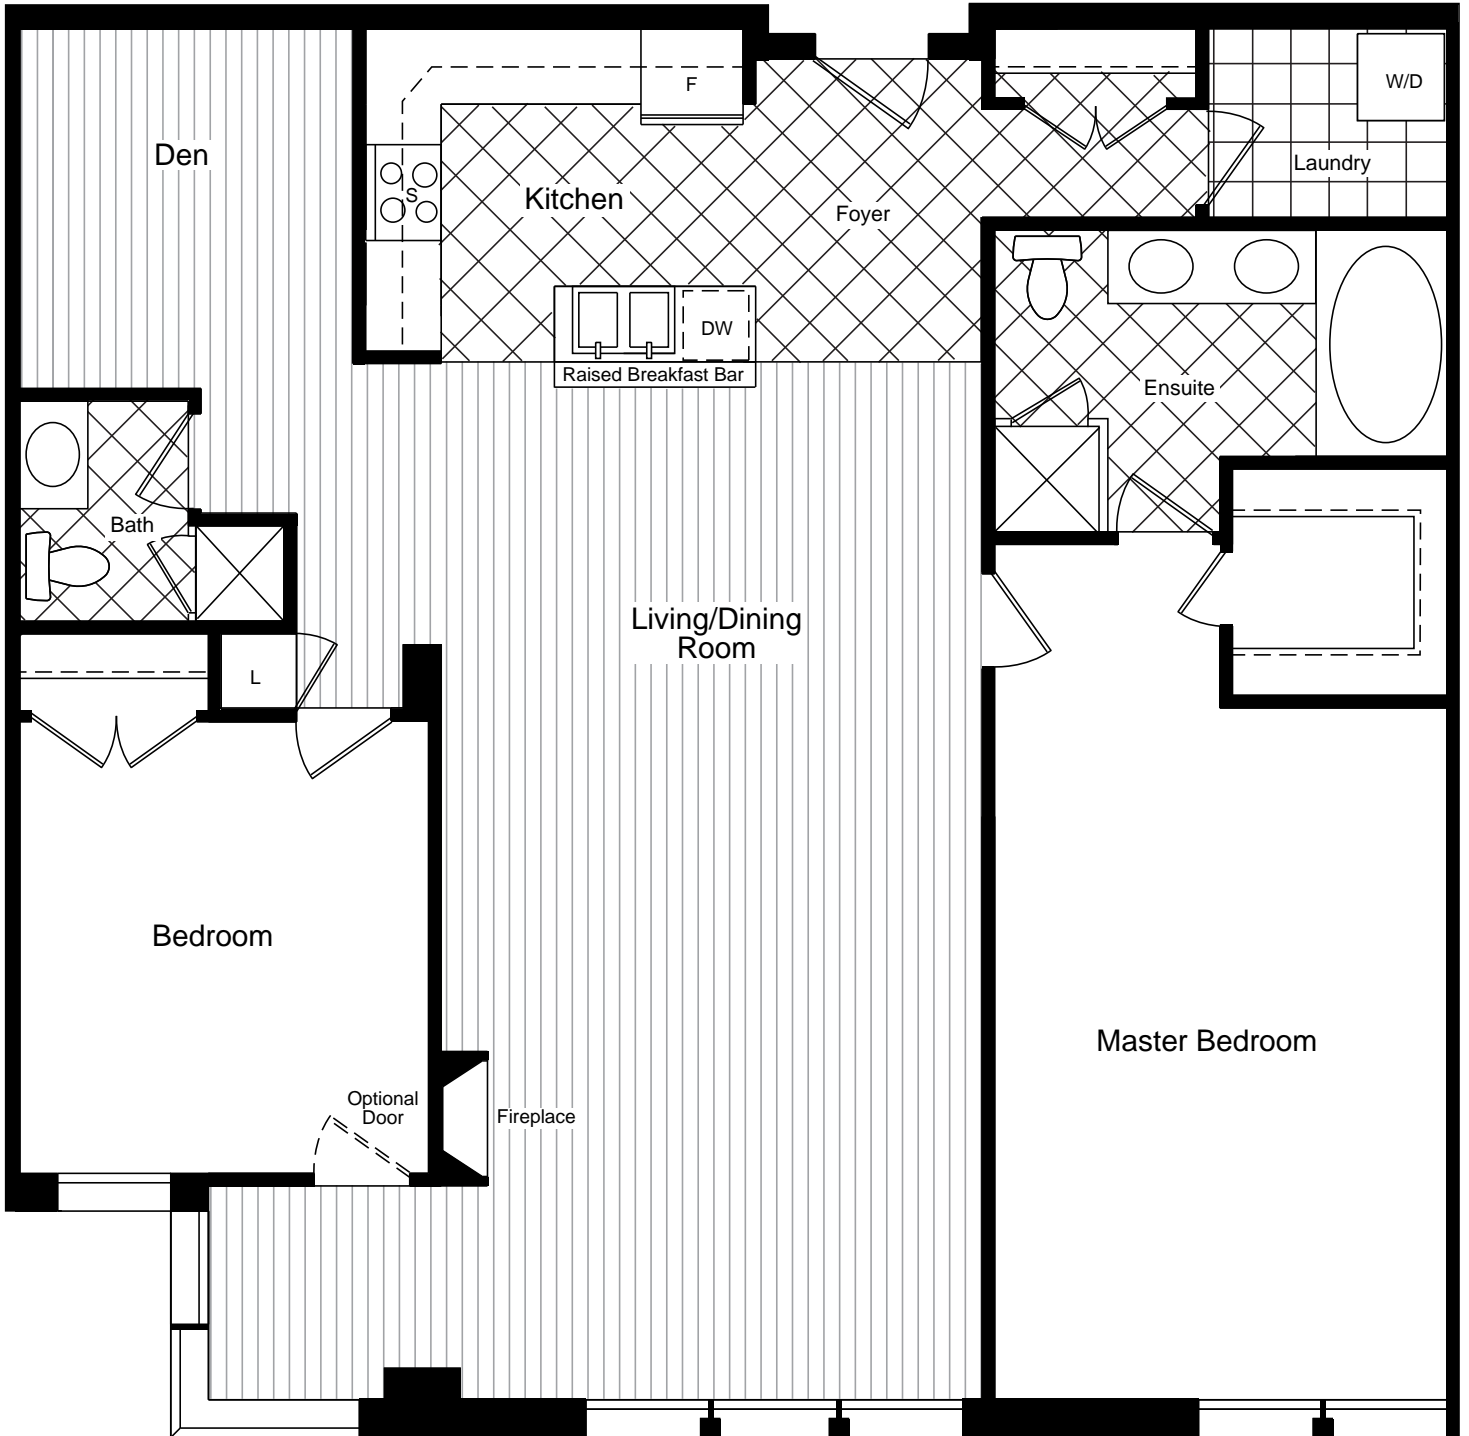

S U I T E

08

1,405 SQ. FT.

Plans and specifications are preliminary and are subject to change without notice.  
Actual usable floorspace may vary from the stated floor area. E. & O.E.