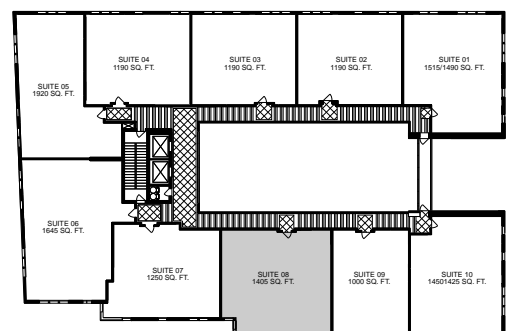

S U I T E

08

1,405 SQ. FT.

Plans and specifications are preliminary and are subject to change without notice.  
Actual usable floorspace may vary from the stated floor area. E. & O.E.