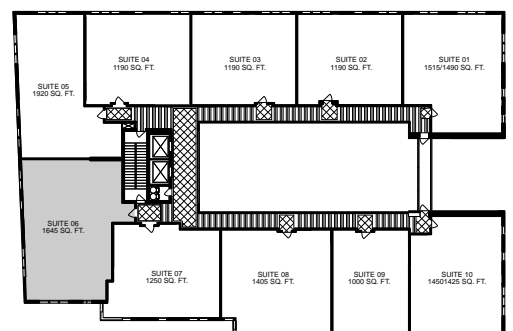

S U I T E

06

1,645 SQ. FT.

Plans and specifications are preliminary and are subject to change without notice.  
Actual usable floorspace may vary from the stated floor area. E. & O.E.