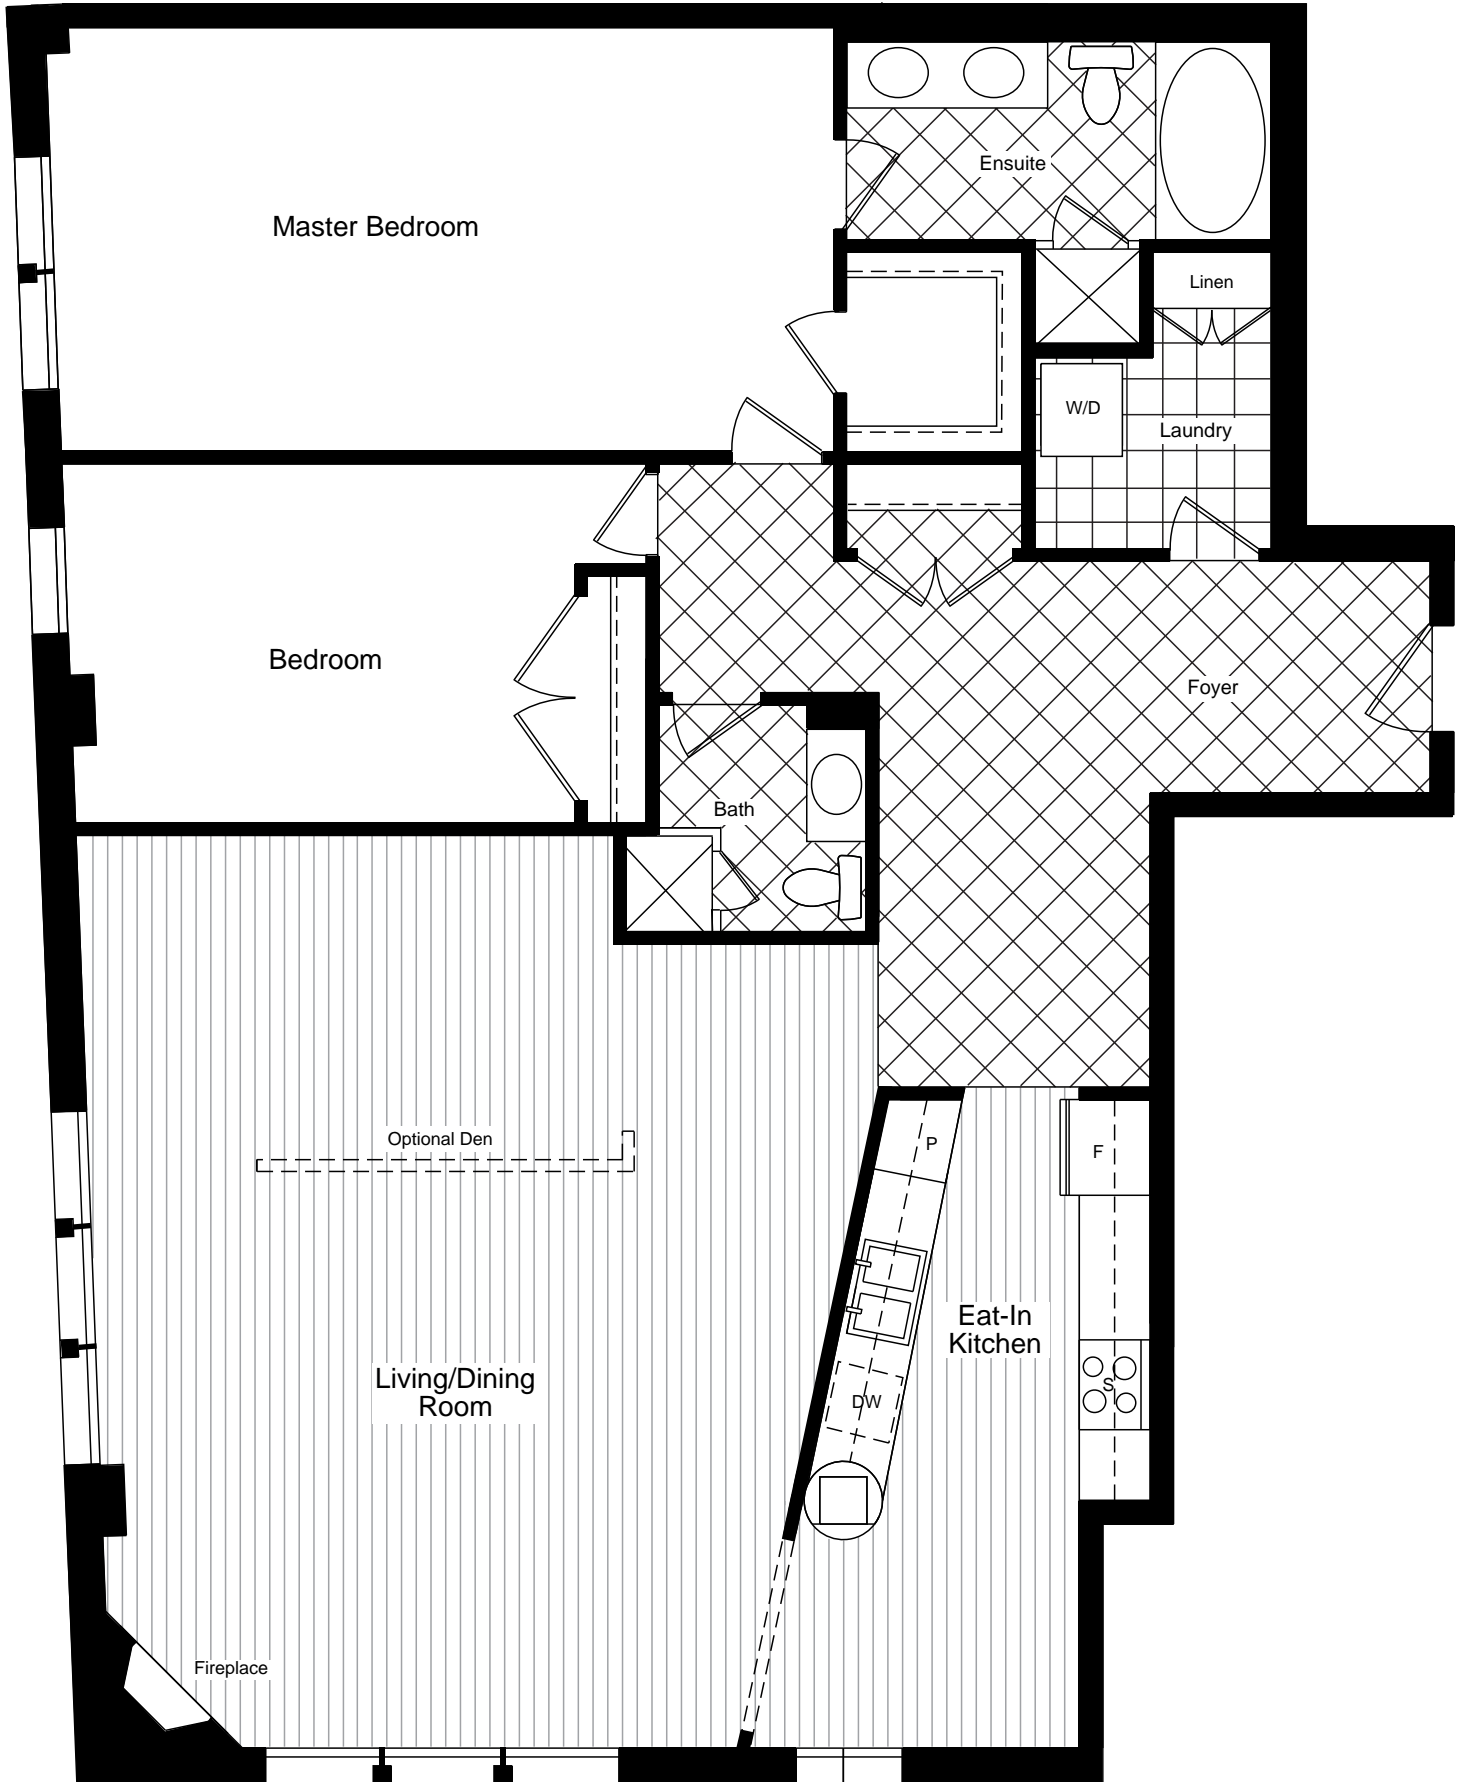

S U I T E

06

1,645 SQ. FT.

Plans and specifications are preliminary and are subject to change without notice.  
Actual usable floorspace may vary from the stated floor area. E. & O.E.