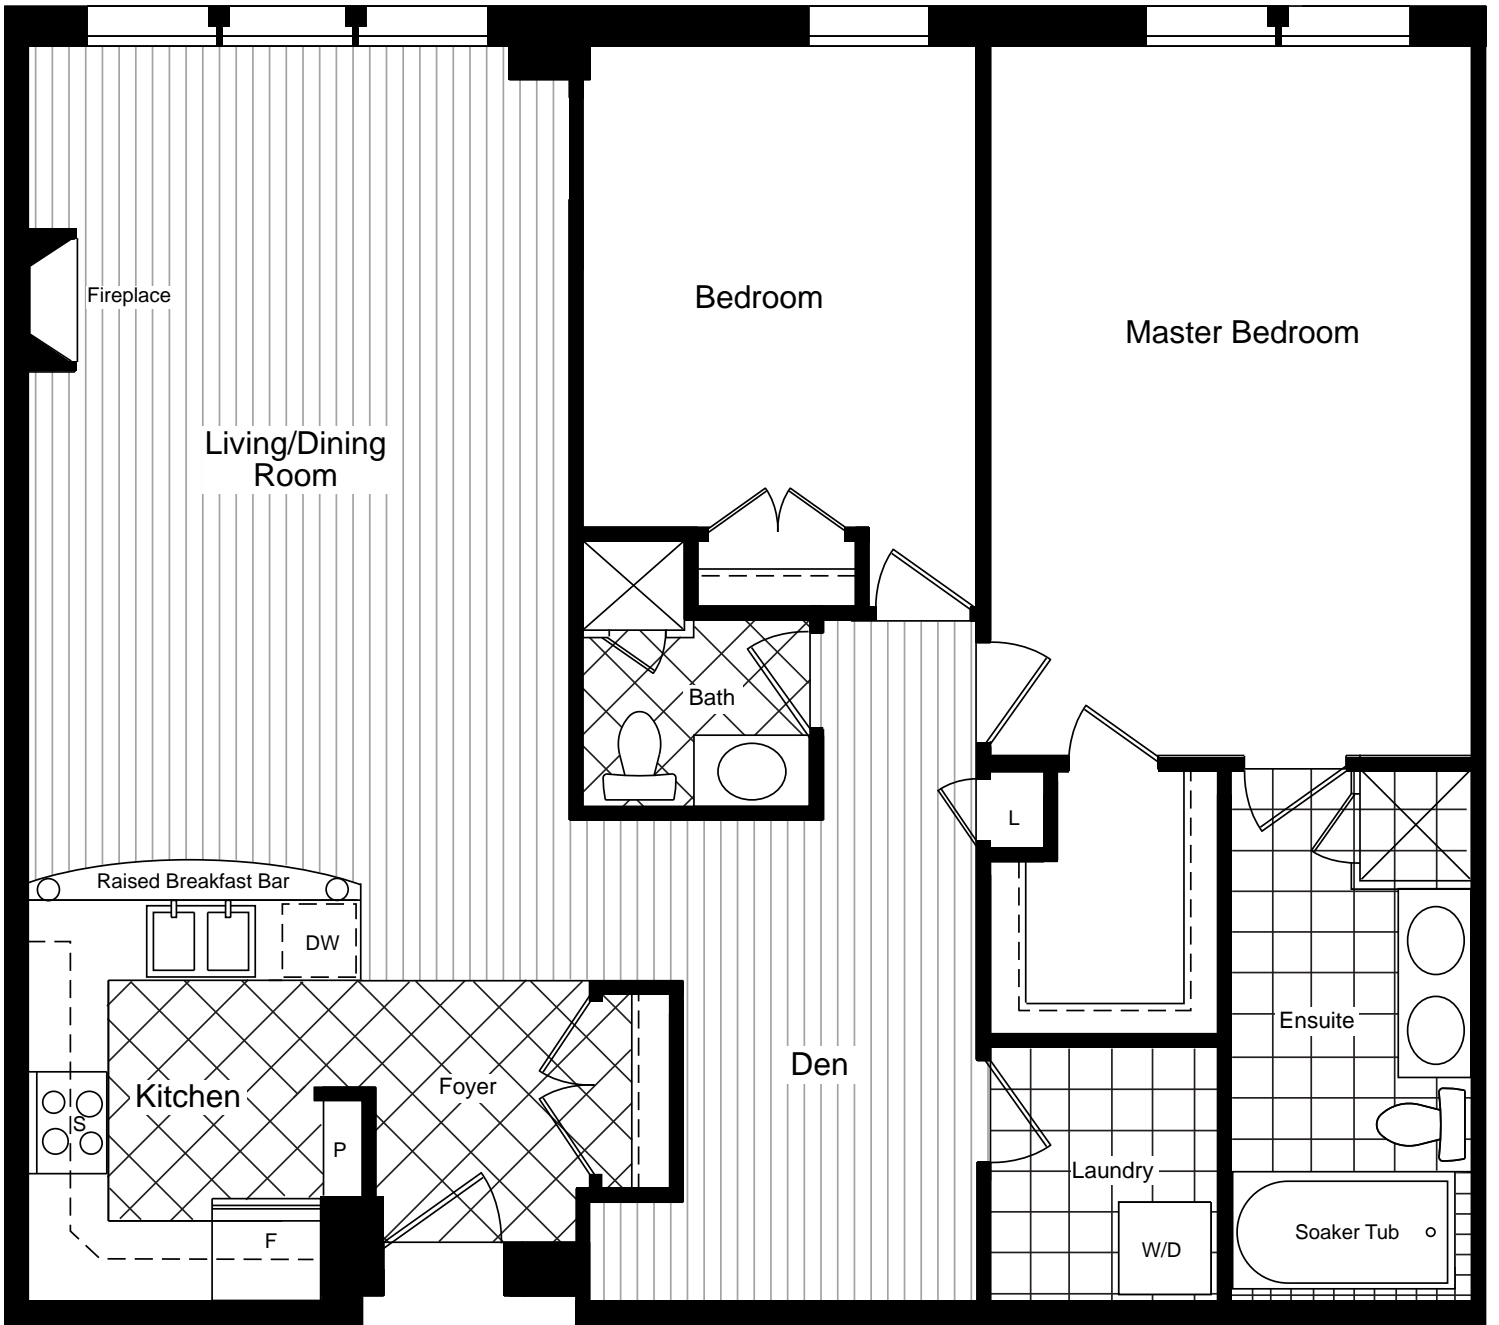

S U I T E

02

1,190 SQ. FT.

Plans and specifications are preliminary and are subject to change without notice.
Actual usable floorspace may vary from the stated floor area. E. & O.E.