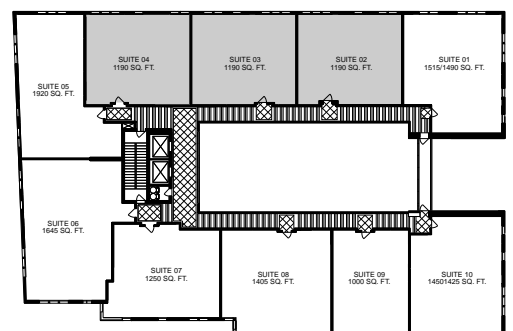

S U I T E

02

1,190 SQ. FT.

Plans and specifications are preliminary and are subject to change without notice.
Actual usable floorspace may vary from the stated floor area. E. & O.E.