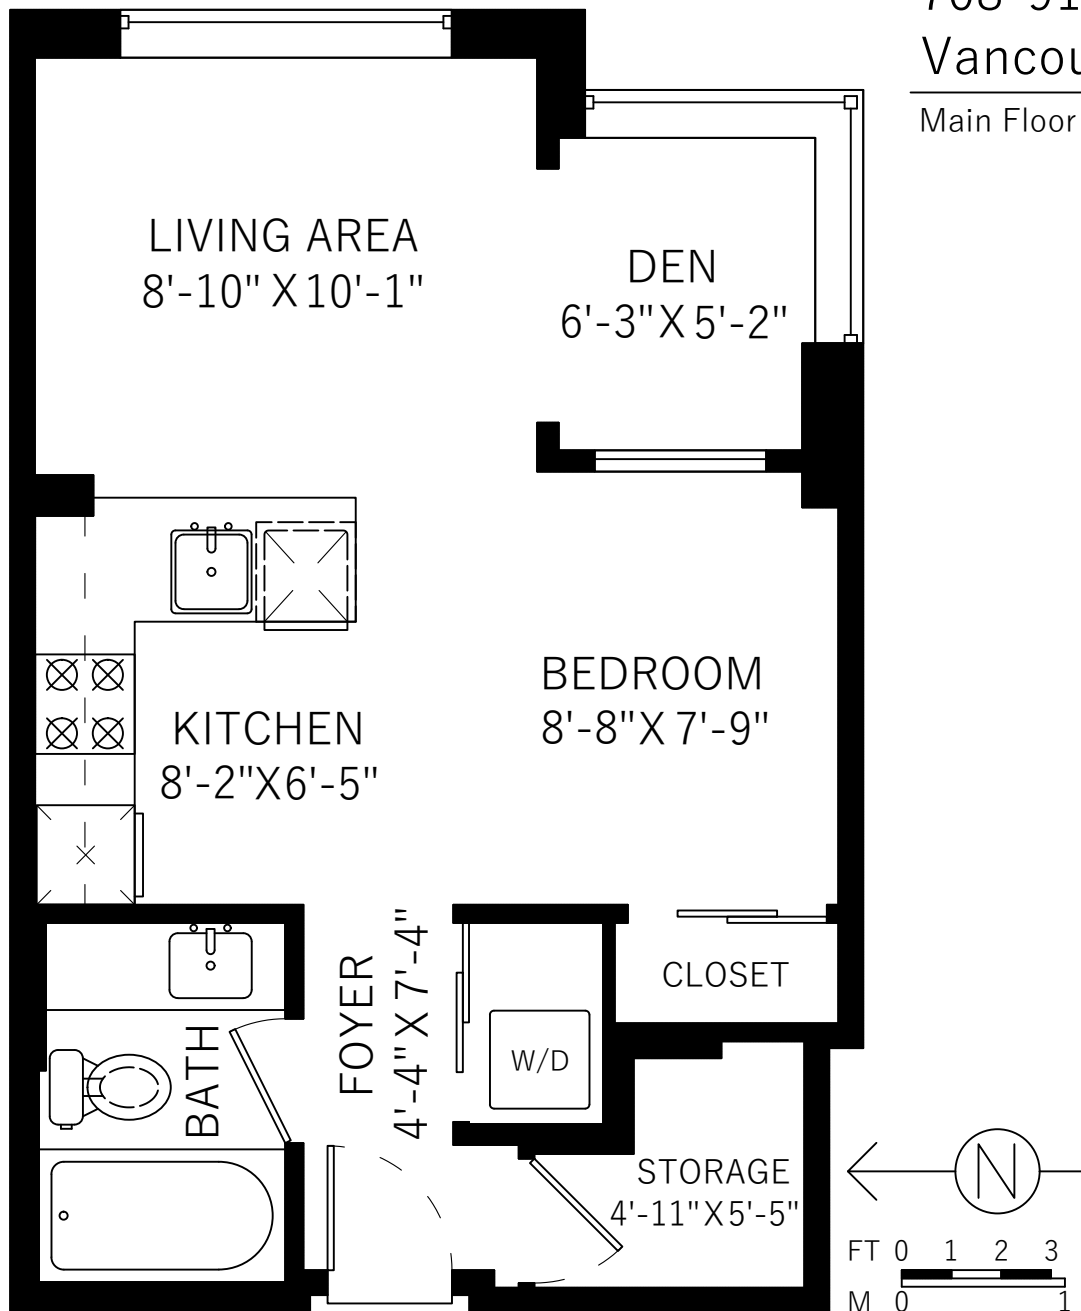

708-910 Beach Ave
Vancouver, BC

Main Floor

435 SQ.FT.

Main Floor: 435 Sq.Ft.
Ceiling Height: 8'