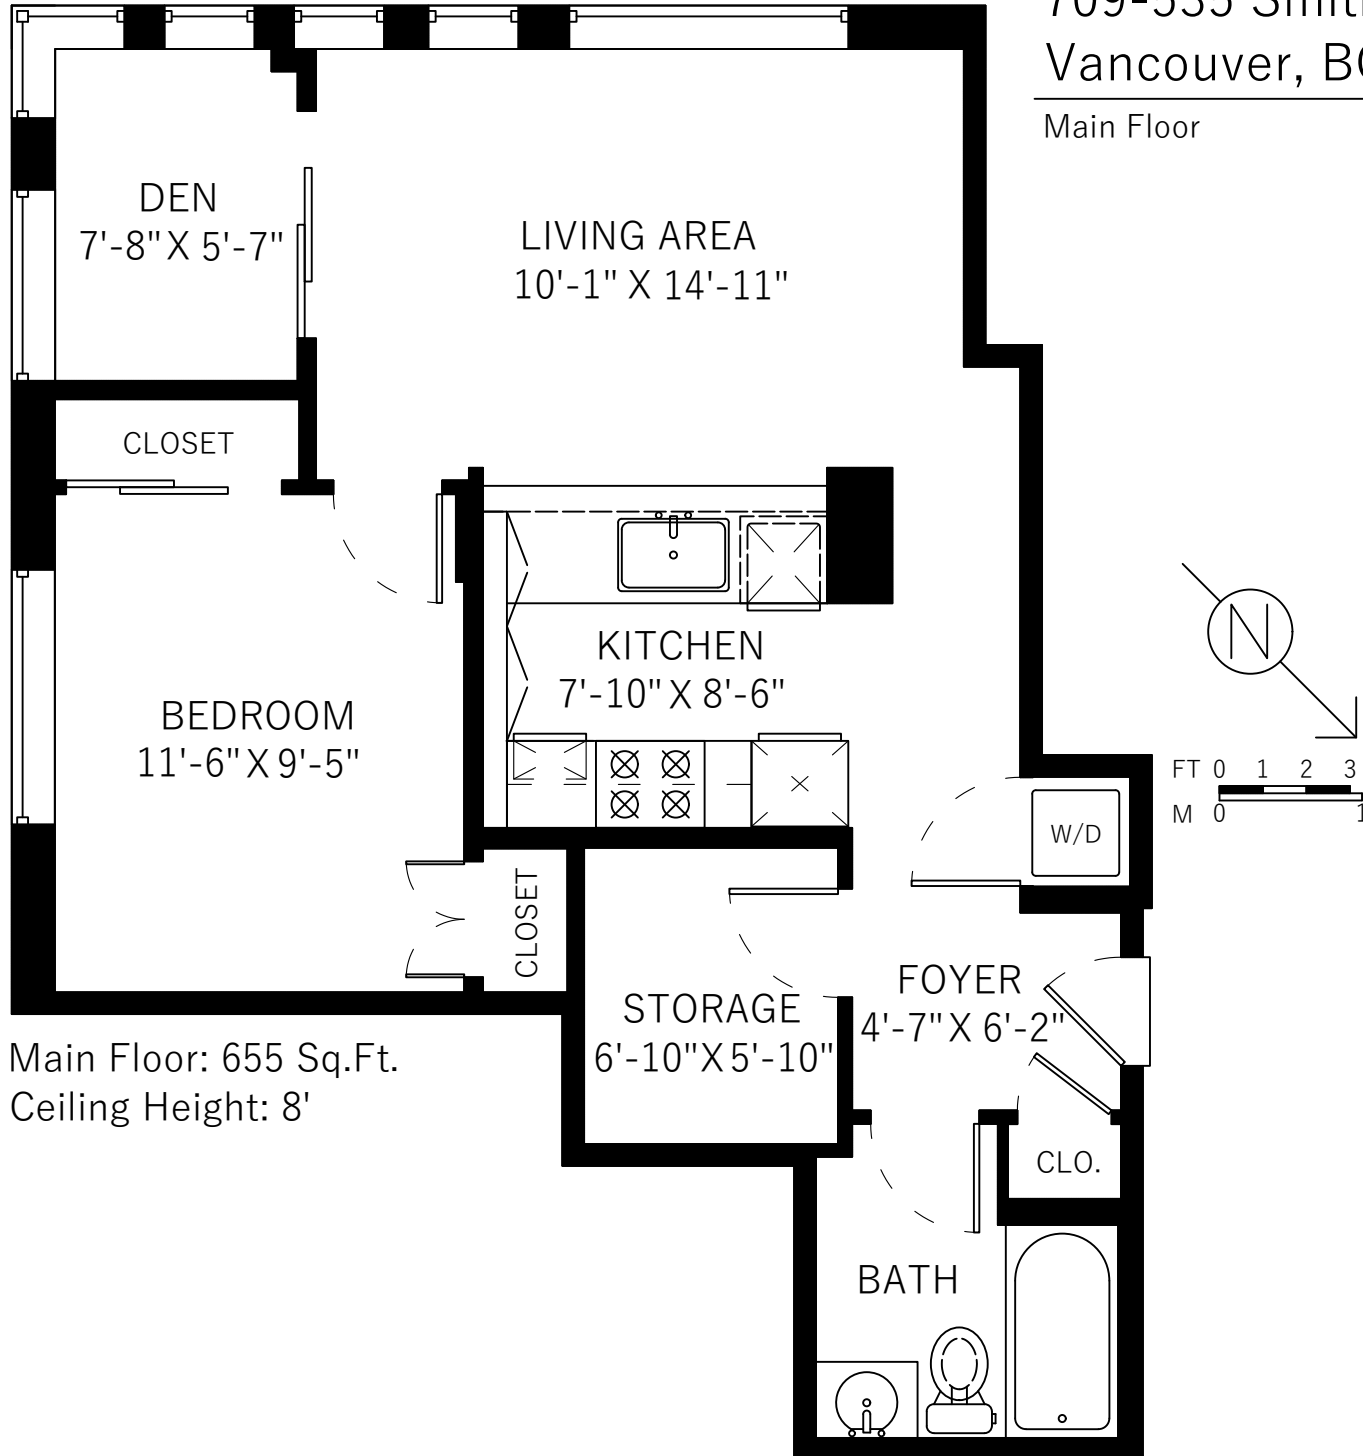

709-535 Smithe St  
Vancouver, BC

Main Floor

655 SQ.FT.

Main Floor: 655 Sq.Ft.  
Ceiling Height: 8'